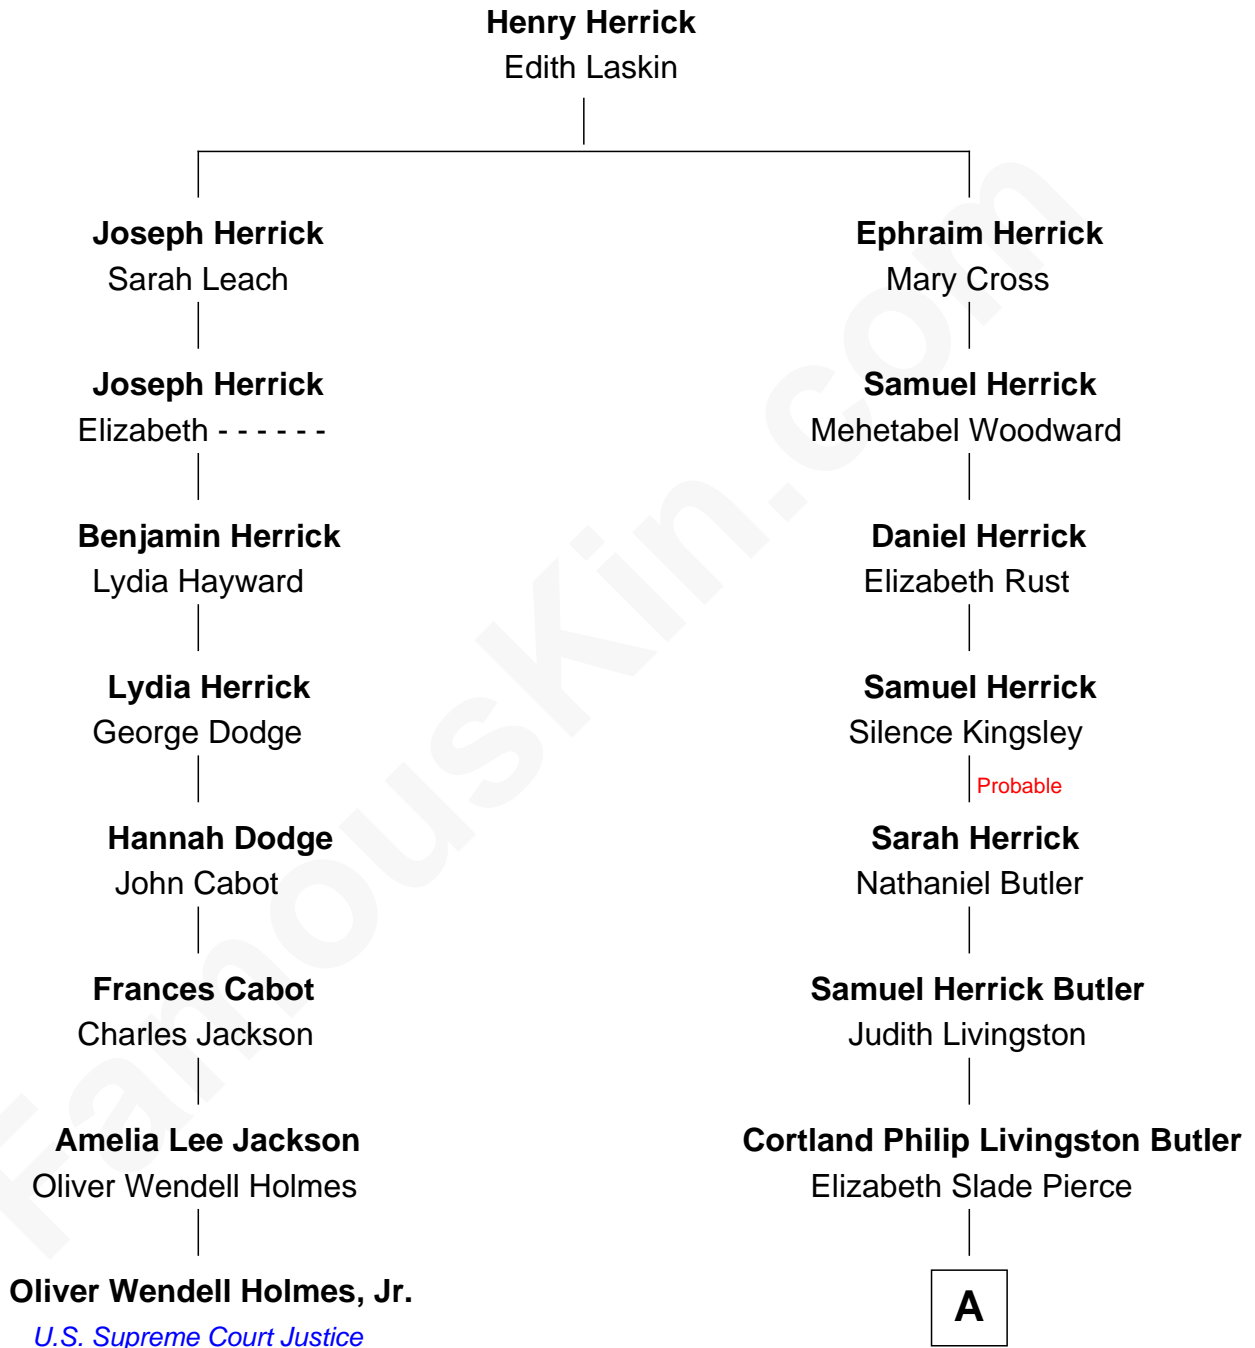

FamousKin.com
Relationship Chart of
Oliver Wendell Holmes, Jr.
U.S. Supreme Court Justice

7th cousin 3 times removed of
George H. W. Bush
41st U.S. President

A

—
Mary Elizabeth Butler
Robert Emmet Sheldon

—
Flora Sheldon
Samuel Prescott Bush

—
Prescott Sheldon Bush
Dorothy Wear Walker

—
George H. W. Bush
41st U.S. President

FamousKin.com