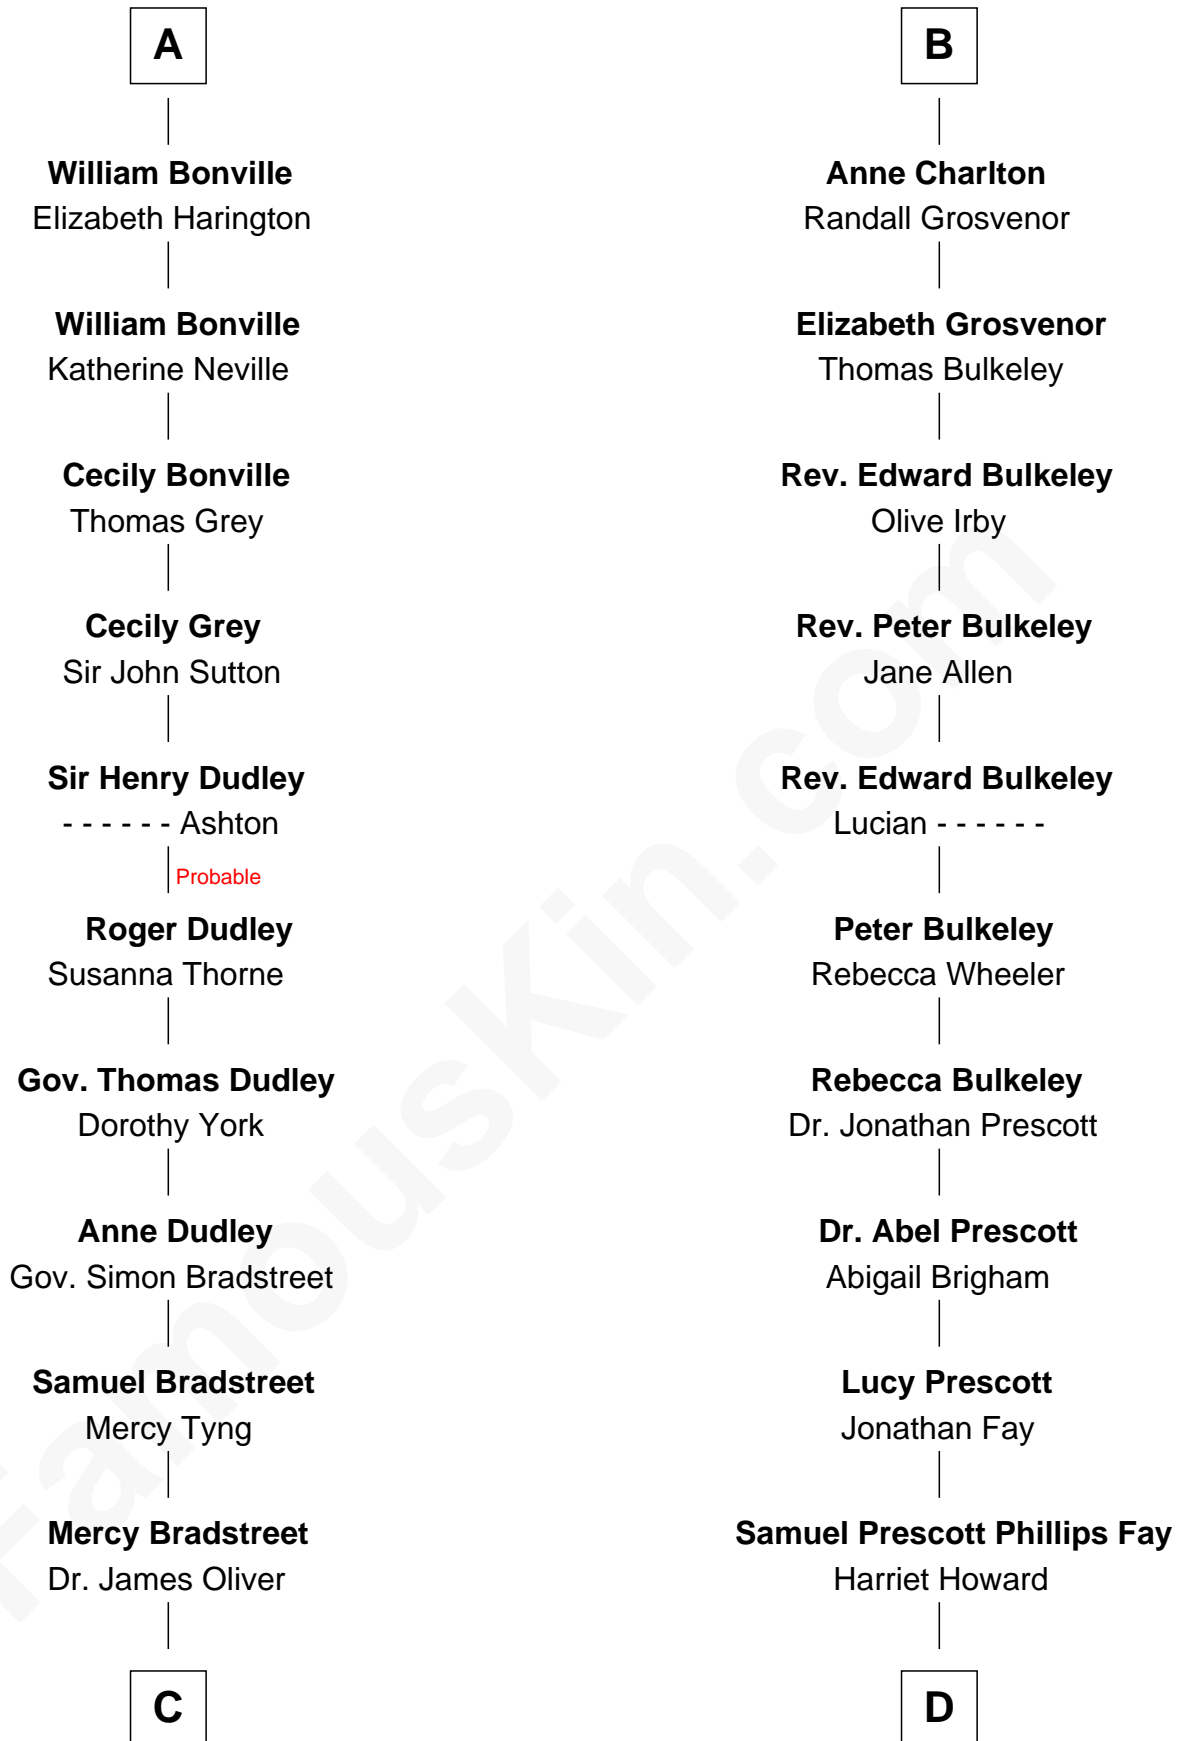

**FamousKin.com**  
**Relationship Chart of**  
**Oliver Wendell Holmes, Jr.**  
*U.S. Supreme Court Justice*

**21st cousin of**  
**George H. W. Bush**  
*41st U.S. President*

**Nichole d'Aubenev**  
 Sir Roger de Somery

**C**

**Sarah Oliver**  
Jacob Wendell

**Oliver Wendell**  
Mary Jackson

**Sarah Wendell**  
Rev. Abiel Holmes

**Oliver Wendell Holmes**  
Amelia Lee Jackson

**Oliver Wendell Holmes, Jr.**  
*U.S. Supreme Court Justice*

**D**

**Samuel Howard Fay**  
Susan Montfort Shellman

**Harriet Eleanor Fay**  
Rev. James Smith Bush

**Samuel Prescott Bush**  
Flora Sheldon

**Prescott Sheldon Bush**  
Dorothy Wear Walker

**George H. W. Bush**  
*41st U.S. President*