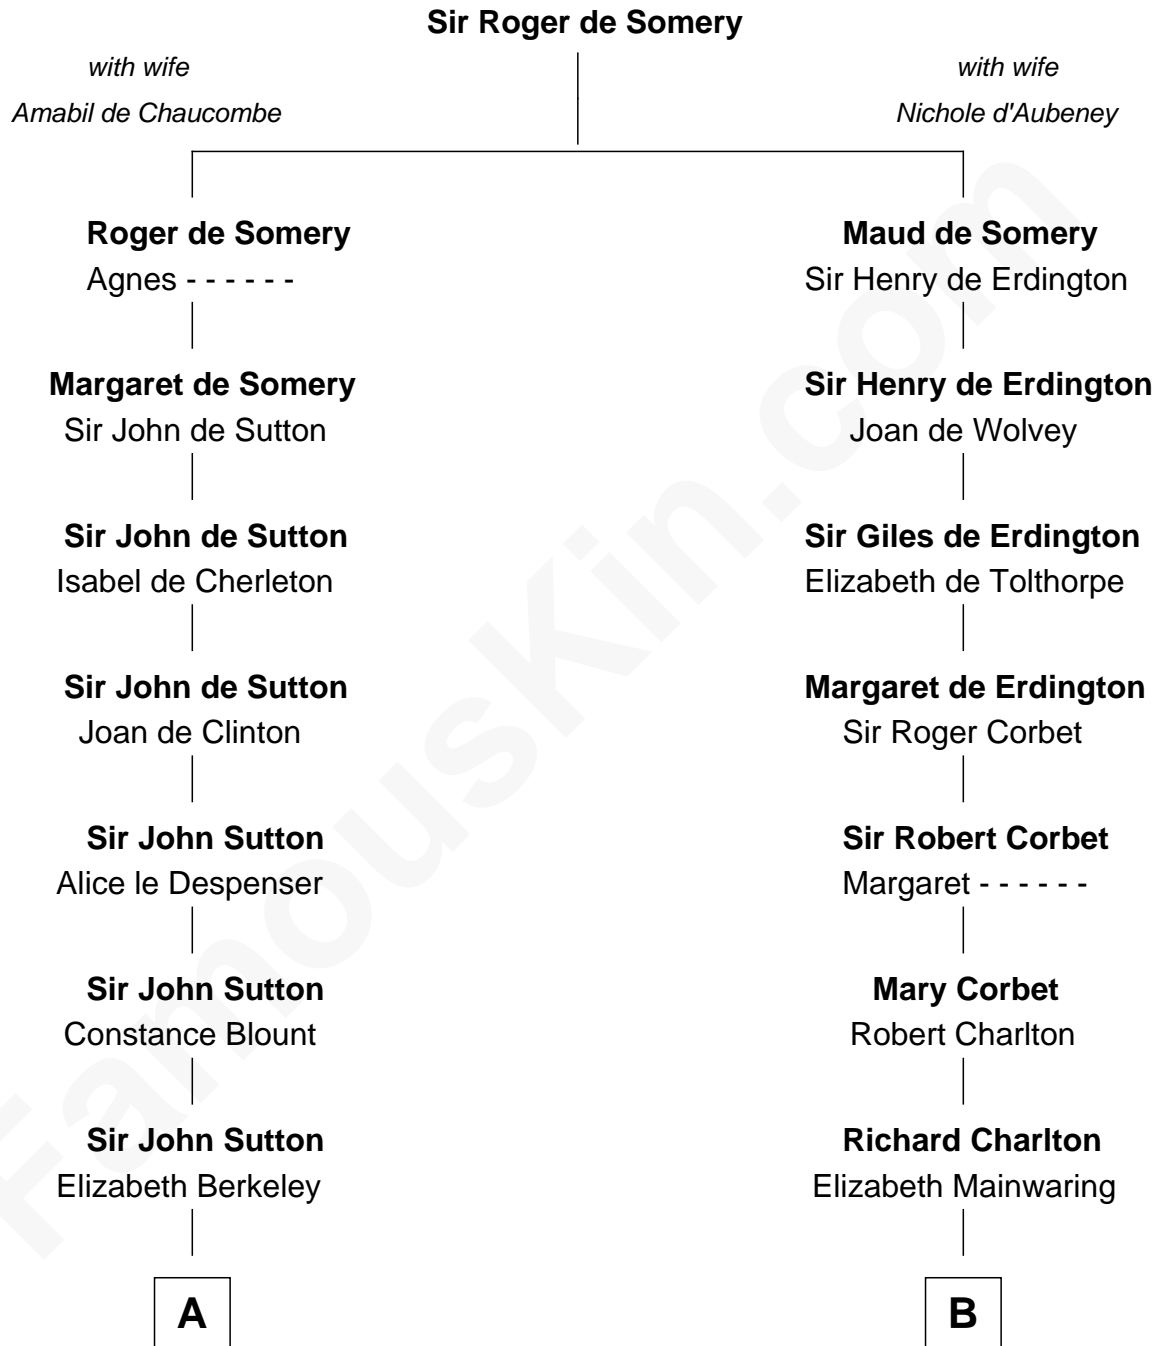

**FamousKin.com**  
**Relationship Chart of**  
**Oliver Wendell Holmes, Jr.**  
*U.S. Supreme Court Justice*

**20th cousin 1 time removed of**  
**George H. W. Bush**  
*41st U.S. President*

**C**

**Oliver Wendell**

Mary Jackson

**Sarah Wendell**

Rev. Abiel Holmes

**Oliver Wendell Holmes**

Amelia Lee Jackson

**Oliver Wendell Holmes, Jr.**

*U.S. Supreme Court Justice*

**D**