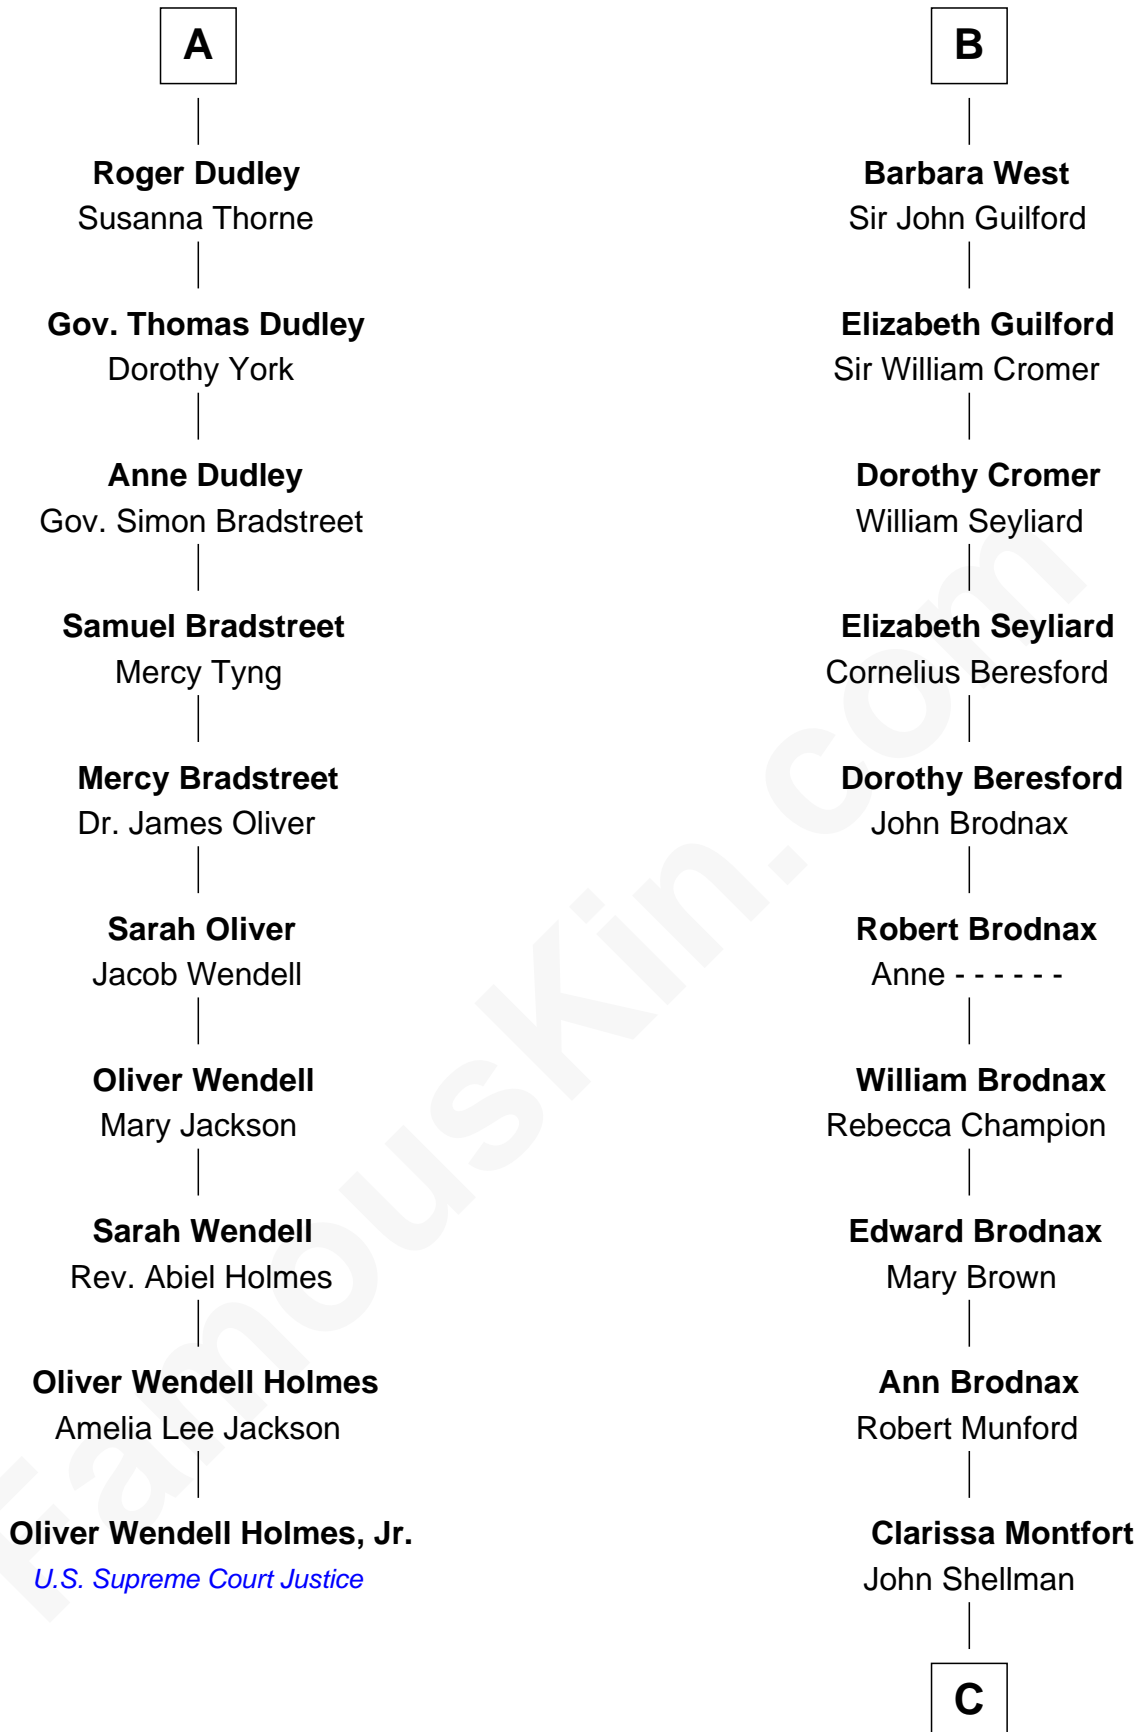

FamousKin.com
Relationship Chart of
Oliver Wendell Holmes, Jr.
U.S. Supreme Court Justice

16th cousin 5 times removed of

George H. W. Bush
41st U.S. President

C

|
Susan Montfort Shellman

Samuel Howard Fay

|
Harriet Eleanor Fay

Rev. James Smith Bush

|
Samuel Prescott Bush

Flora Sheldon

|
Prescott Sheldon Bush

Dorothy Wear Walker

|
George H. W. Bush

41st U.S. President

FamousKin.com