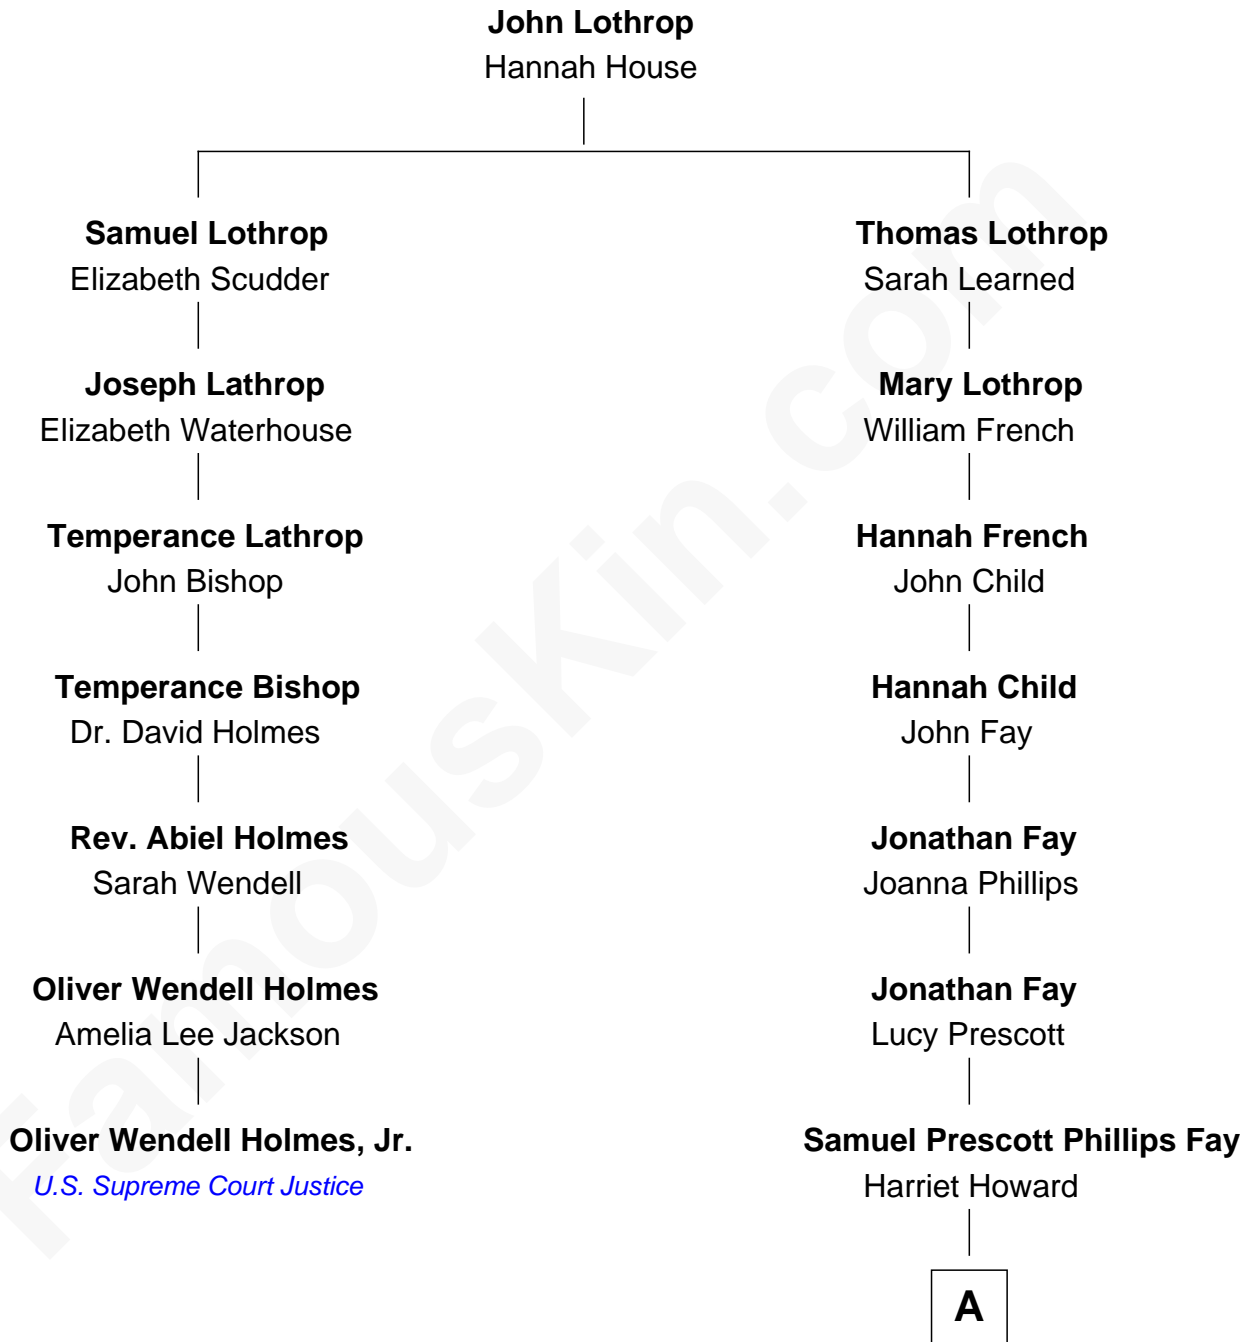

FamousKin.com
Relationship Chart of
Oliver Wendell Holmes, Jr.
U.S. Supreme Court Justice

6th cousin 5 times removed of
George H. W. Bush
41st U.S. President

A

—
Samuel Howard Fay
Susan Montfort Shellman

—
Harriet Eleanor Fay
Rev. James Smith Bush

—
Samuel Prescott Bush
Flora Sheldon

—
Prescott Sheldon Bush
Dorothy Wear Walker

—
George H. W. Bush
41st U.S. President

FamousKin.com