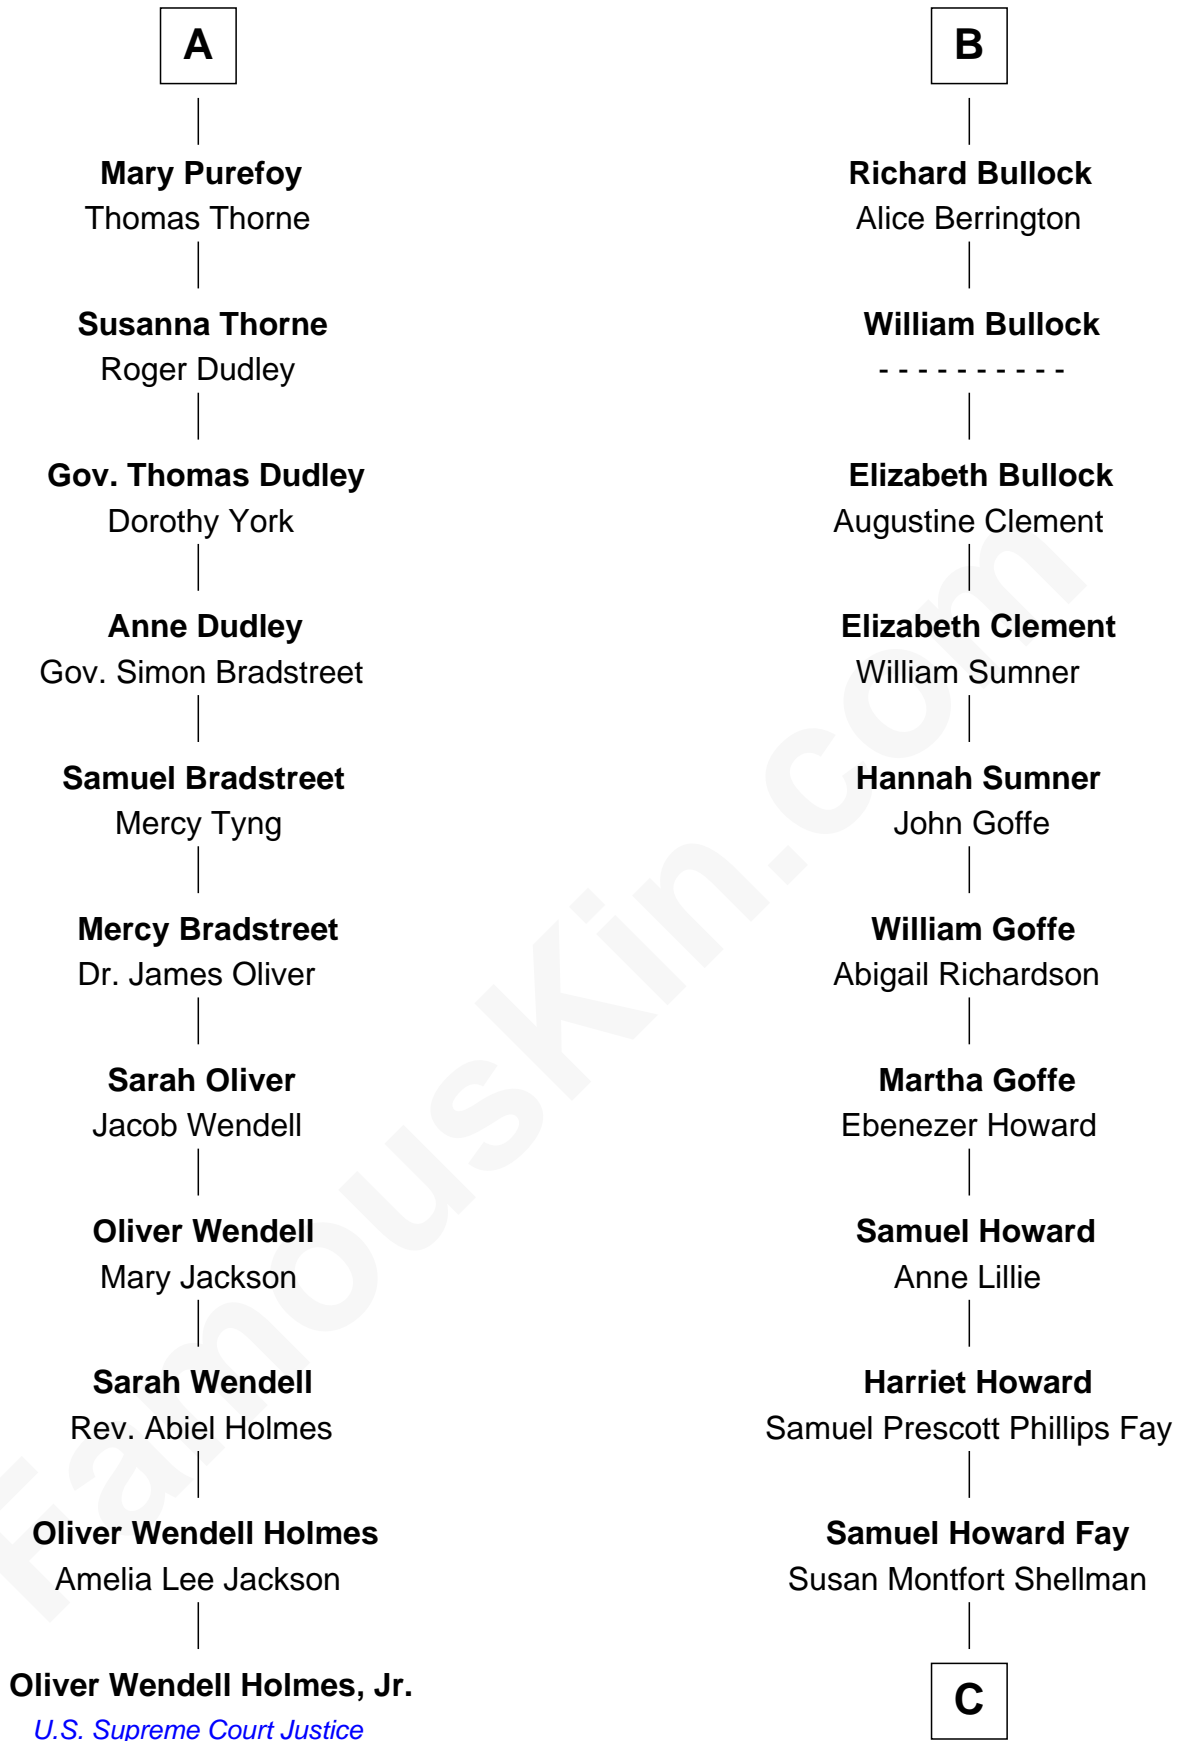

FamousKin.com
Relationship Chart of
Oliver Wendell Holmes, Jr.
U.S. Supreme Court Justice

17th cousin 3 times removed of

George H. W. Bush
41st U.S. President

Sir John Howard
 Alice de Bois

C

—
Harriet Eleanor Fay
Rev. James Smith Bush

—
Samuel Prescott Bush
Flora Sheldon

—
Prescott Sheldon Bush
Dorothy Wear Walker

—
George H. W. Bush
41st U.S. President

FamousKin.com