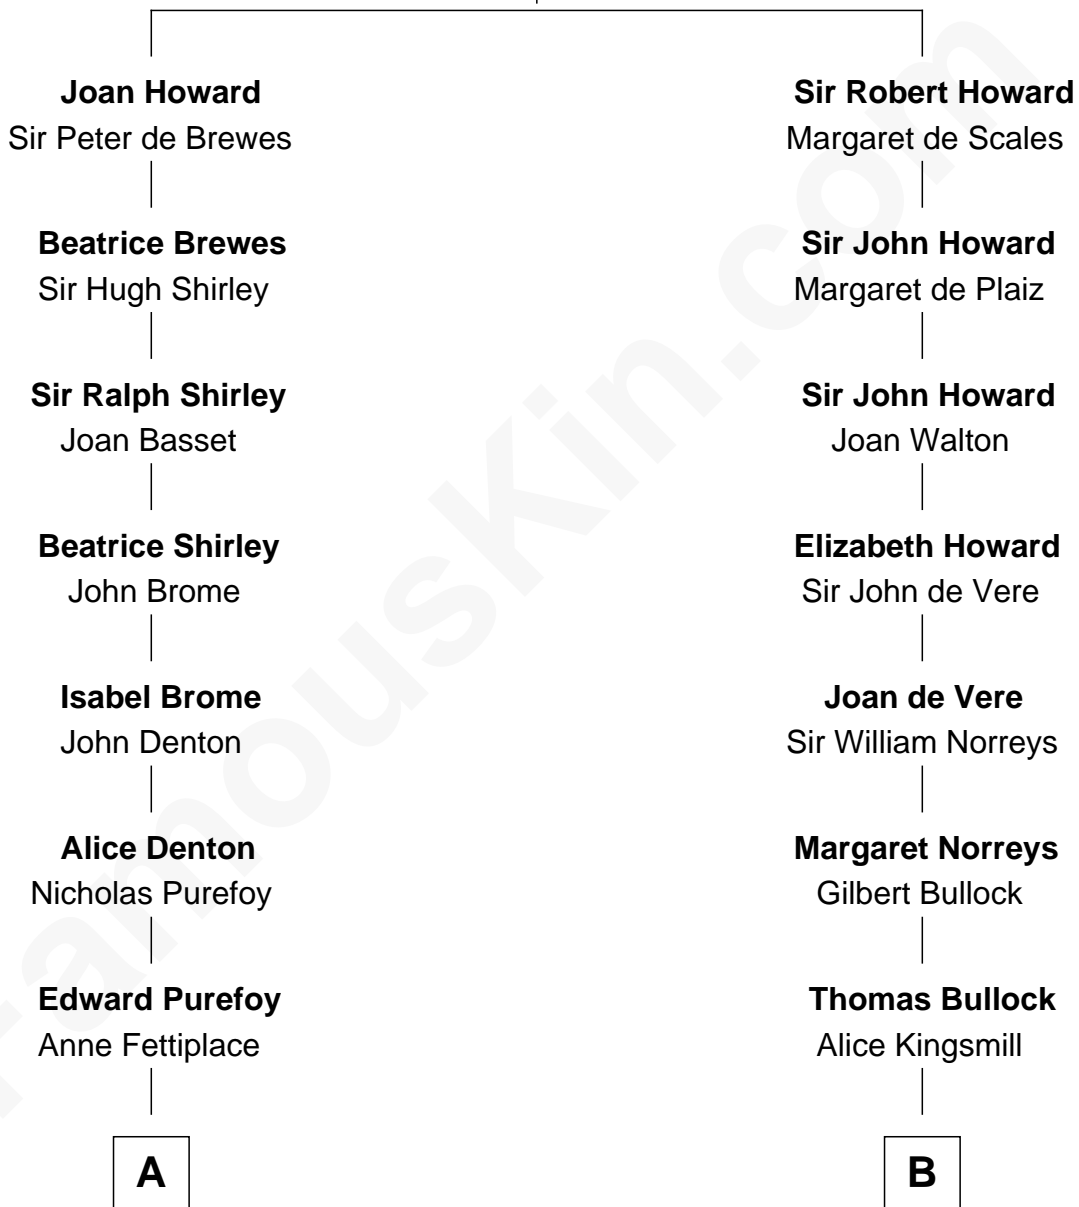

FamousKin.com
Relationship Chart of
Oliver Wendell Holmes, Jr.
U.S. Supreme Court Justice

17th cousin 3 times removed of

George H. W. Bush
41st U.S. President

Sir John Howard
 Alice de Bois

C

—
Harriet Eleanor Fay
Rev. James Smith Bush

—
Samuel Prescott Bush
Flora Sheldon

—
Prescott Sheldon Bush
Dorothy Wear Walker

—
George H. W. Bush
41st U.S. President

FamousKin.com