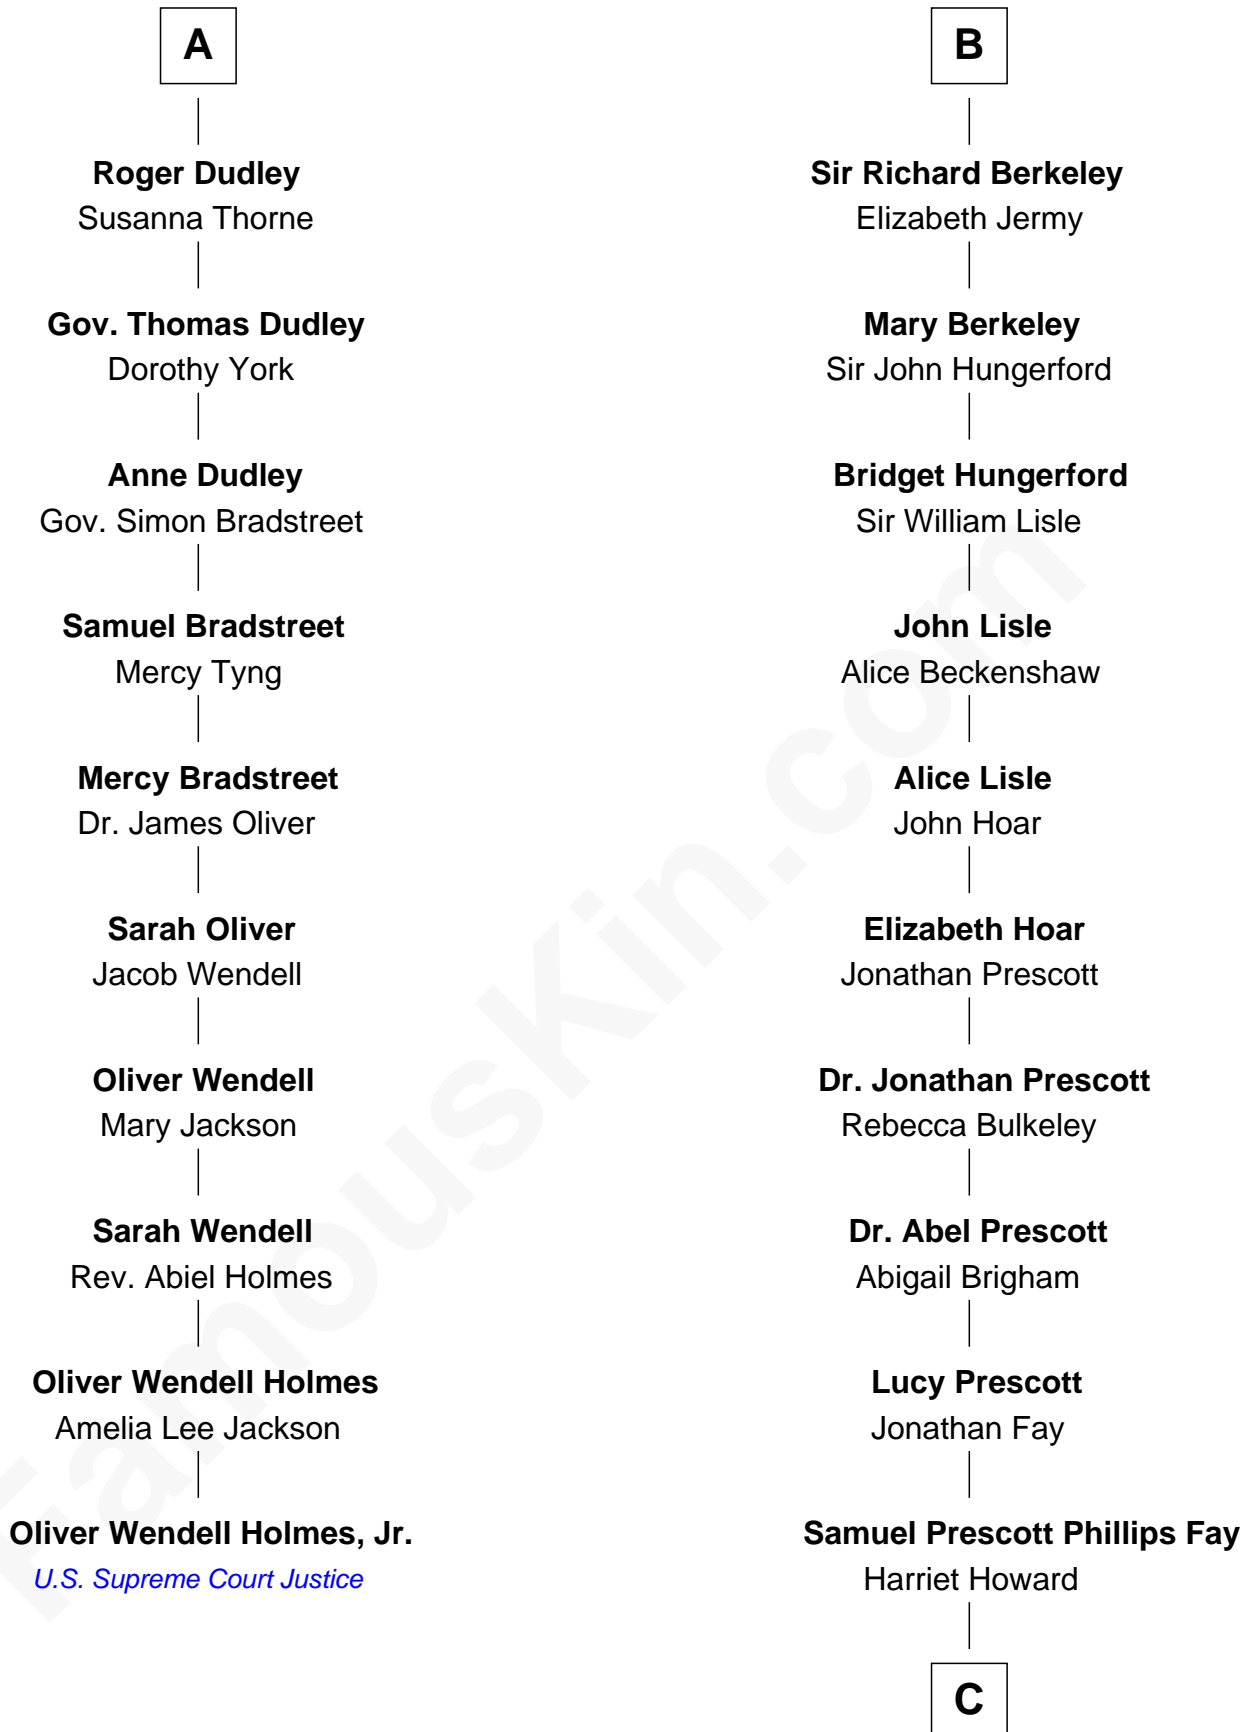

FamousKin.com
Relationship Chart of
Oliver Wendell Holmes, Jr.
U.S. Supreme Court Justice

16th cousin 5 times removed of
George H. W. Bush
41st U.S. President

Sir Maurice de Berkeley
 Eve la Zouche

Thomas de Berkeley
 Katherine de Clyvedon

Sir John Berkeley
 Elizabeth Betteshorne

Elizabeth Berkeley
 Sir John Sutton

Sir Edmund Sutton
 Joyce Tiptoft

Sir Edward Sutton
 Cecily Willoughby

Sir John Sutton
 Cecily Grey

Sir Henry Dudley
 ----- Ashton

Probable

A

Maurice de Berkeley
 Margaret -----

Thomas Berkeley
 Catherine Botetourte

Maurice Berkeley
 Johanna Denham

Maurice Berkeley
 Ellen Montfort

Sir William Berkeley
 Anne Stafford

Richard Berkeley
 Elizabeth Conningsby

Sir John Berkeley
 Isabel Dennis

B

C

—
Samuel Howard Fay
Susan Montfort Shellman

—
Harriet Eleanor Fay
Rev. James Smith Bush

—
Samuel Prescott Bush
Flora Sheldon

—
Prescott Sheldon Bush
Dorothy Wear Walker

—
George H. W. Bush
41st U.S. President