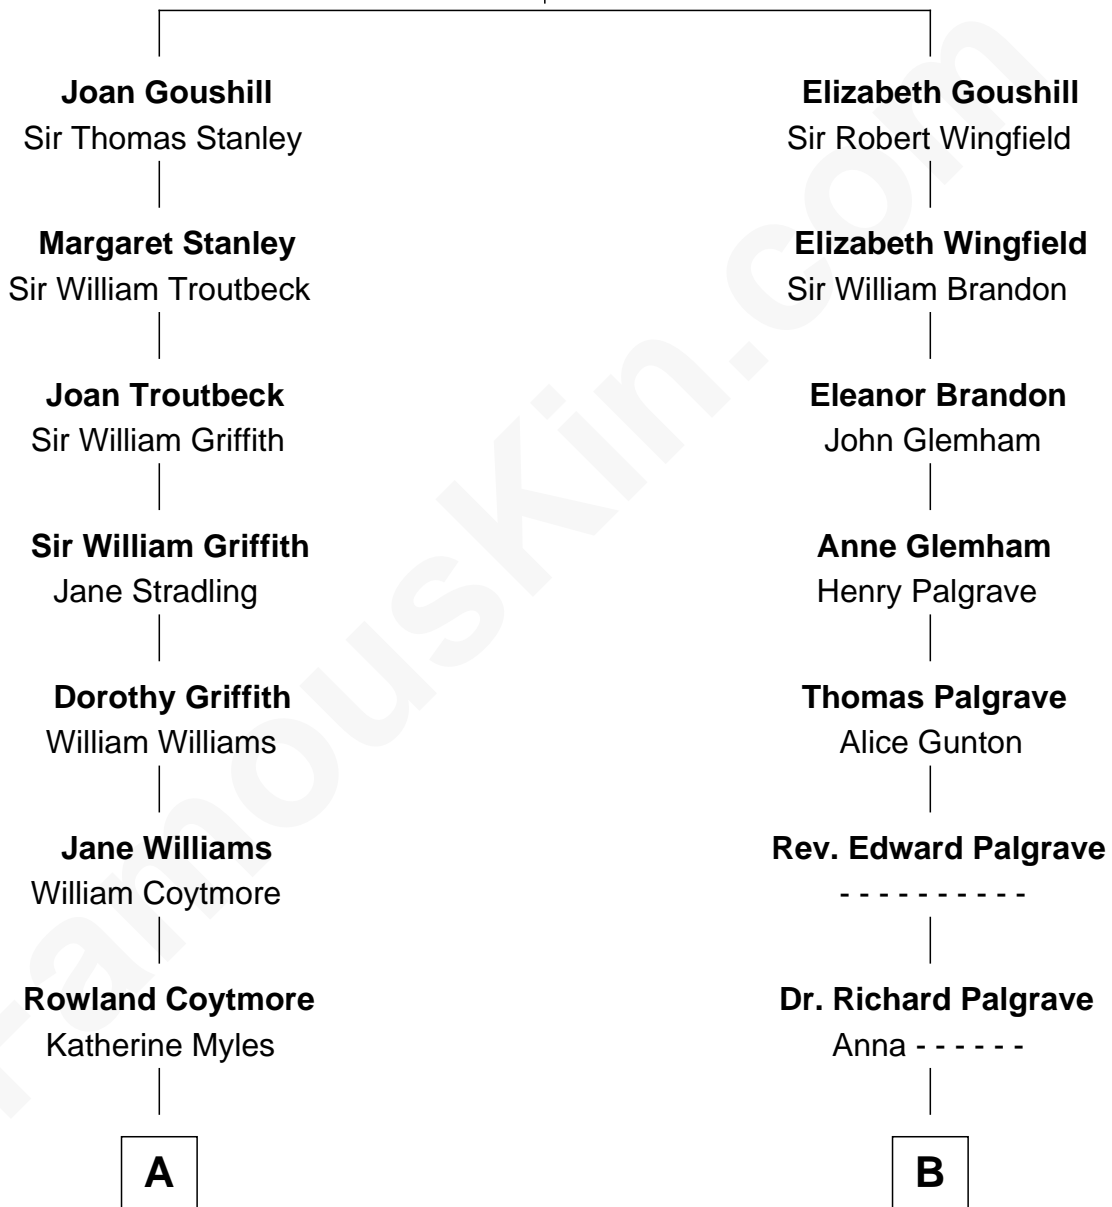

FamousKin.com
Relationship Chart of
Oliver Wendell Holmes, Jr.
U.S. Supreme Court Justice

14th cousin 4 times removed of

George H. W. Bush
41st U.S. President

Sir Robert Goushill
 Elizabeth Fitzalan

C

Prescott Sheldon Bush

Dorothy Wear Walker

George H. W. Bush

41st U.S. President

FamousKin.com