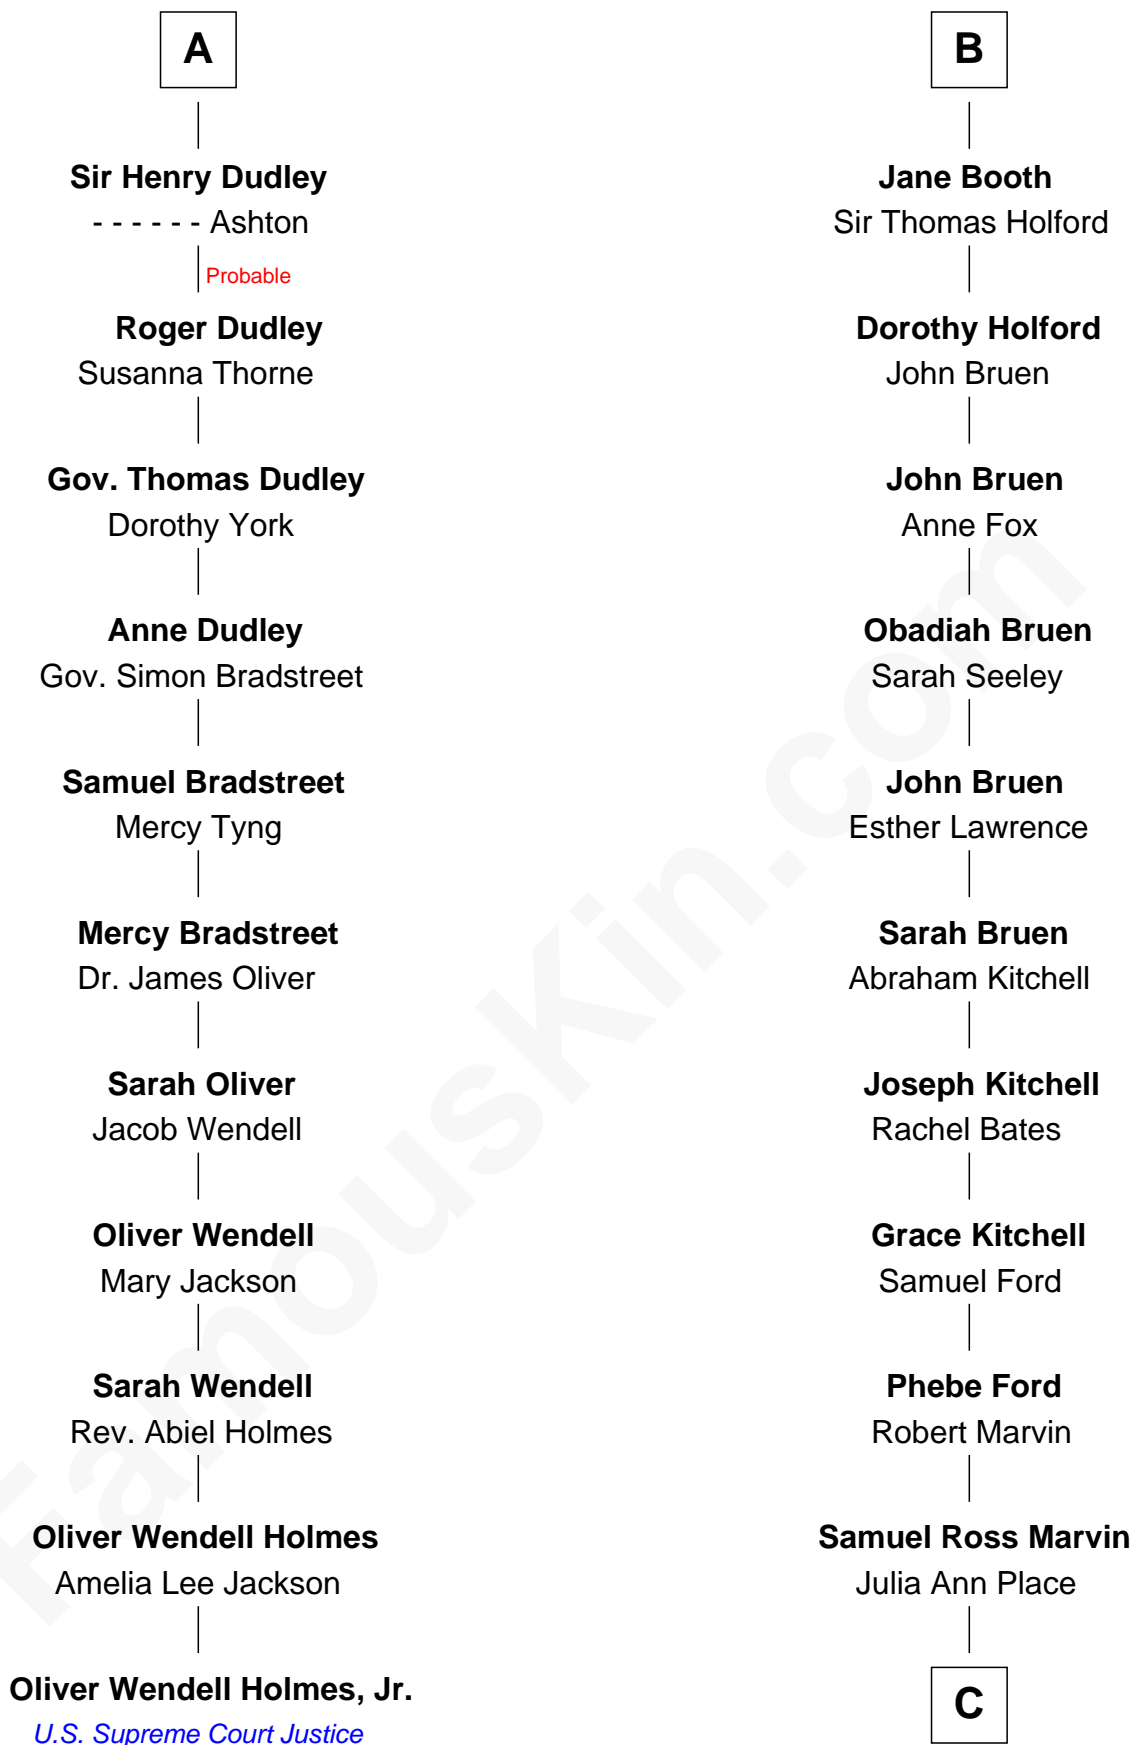

FamousKin.com
Relationship Chart of
Oliver Wendell Holmes, Jr.
U.S. Supreme Court Justice

17th cousin 3 times removed of

Barbara (Pierce) Bush
First Lady of President George H.W. Bush

C

Jerome Place Marvin

Martha Ann Stokes

Mabel Marvin

Scott Pierce

Marvin Pierce

Pauline Robinson

Barbara (Pierce) Bush

First Lady of George H.W. Bush

FamousKin.com