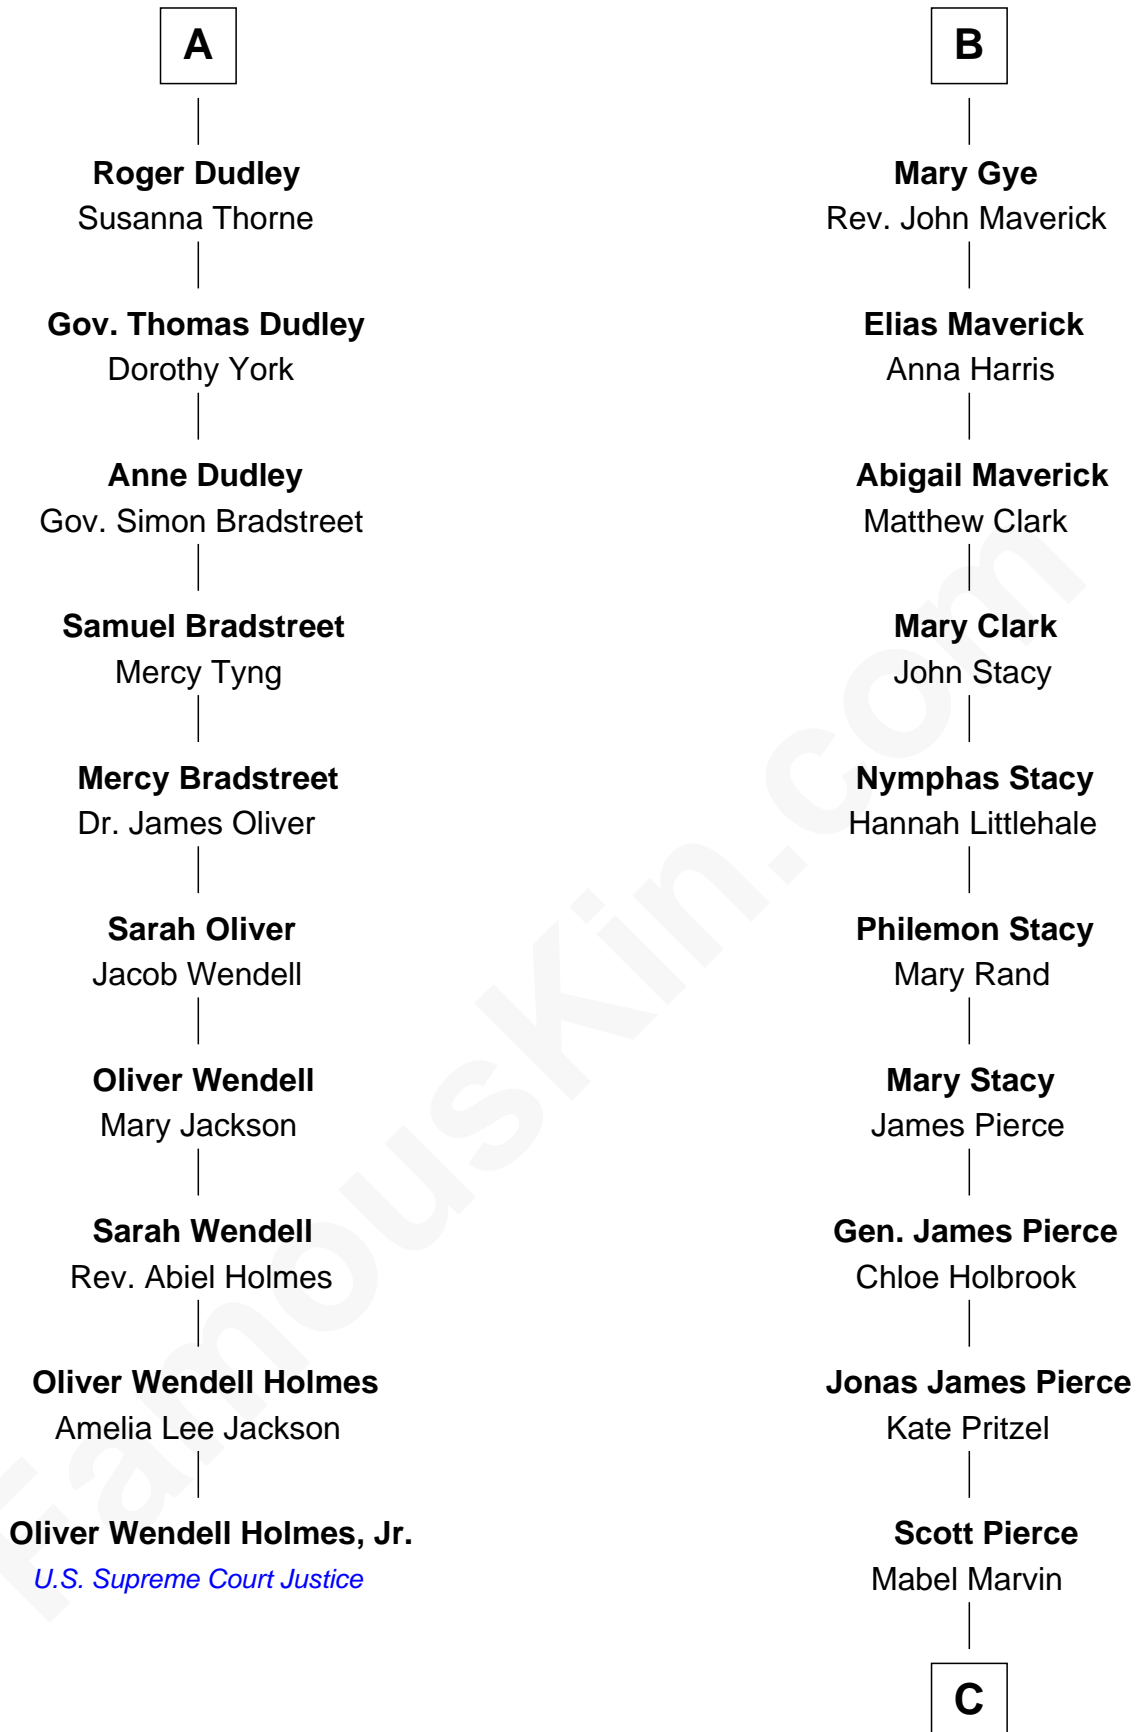

FamousKin.com
Relationship Chart of
Oliver Wendell Holmes, Jr.
U.S. Supreme Court Justice

16th cousin 2 times removed of
Barbara (Pierce) Bush
First Lady of President George H.W. Bush

C

Marvin Pierce
Pauline Robinson

Barbara (Pierce) Bush
First Lady of George H.W. Bush

FamousKin.com