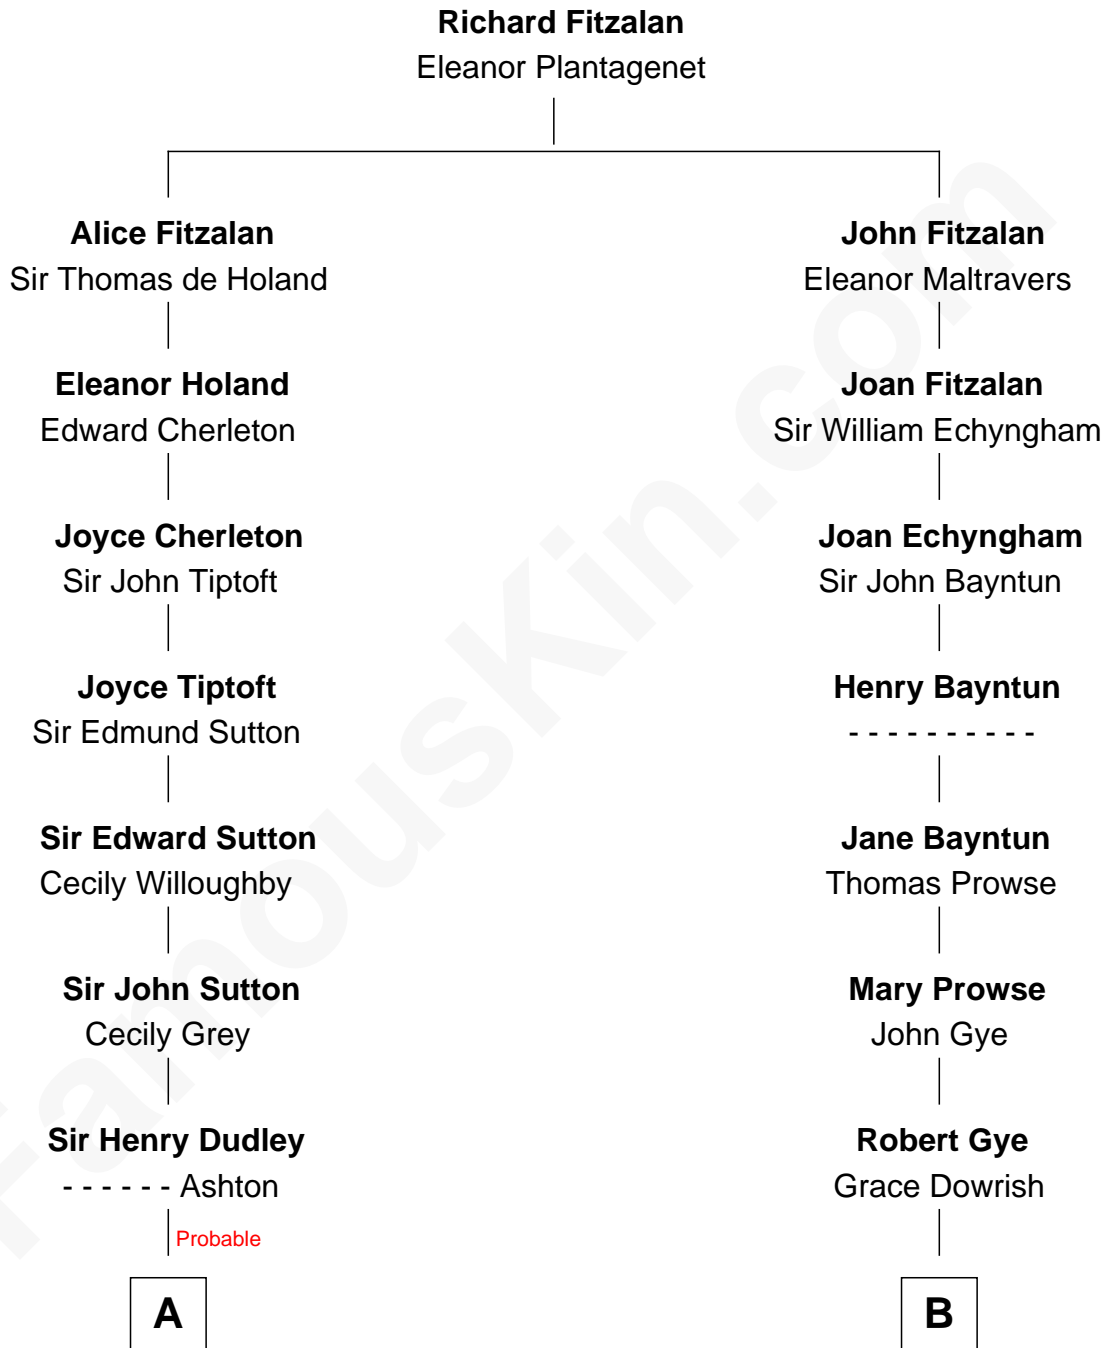

FamousKin.com
Relationship Chart of
Oliver Wendell Holmes, Jr.
U.S. Supreme Court Justice

16th cousin 2 times removed of
Barbara (Pierce) Bush
First Lady of President George H.W. Bush

C

Marvin Pierce
Pauline Robinson

Barbara (Pierce) Bush
First Lady of George H.W. Bush

FamousKin.com