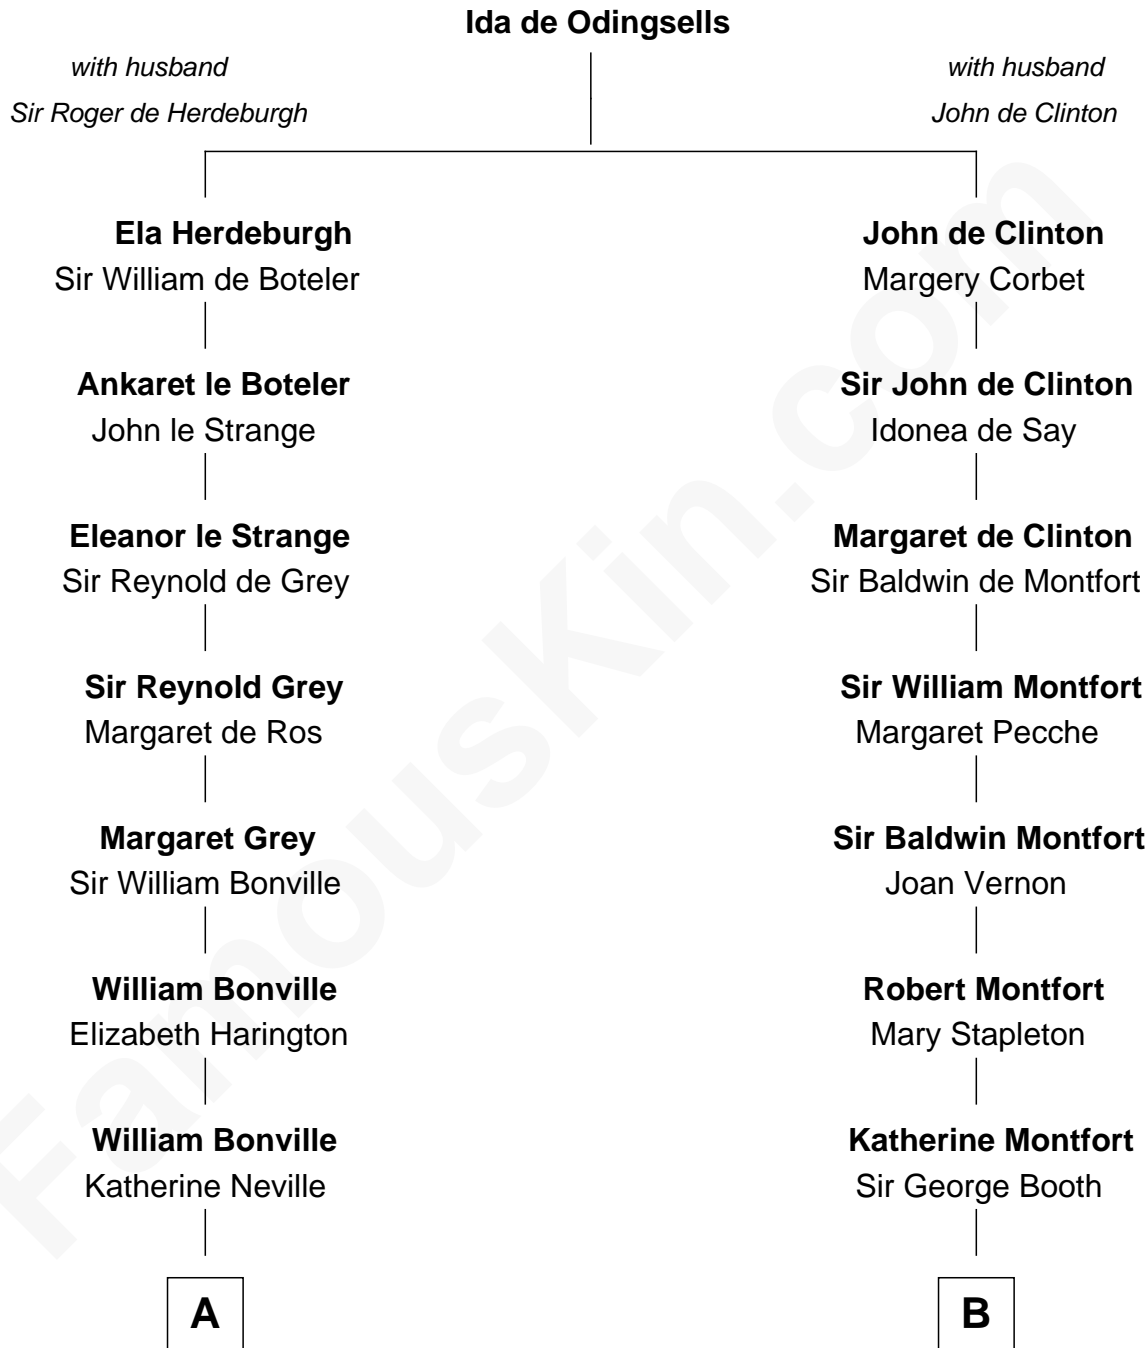

**FamousKin.com**  
**Relationship Chart of**  
**Oliver Wendell Holmes, Jr.**  
*U.S. Supreme Court Justice*

**19th cousin 2 times removed of**

**Barbara (Pierce) Bush**  
*First Lady of President George H.W. Bush*

**C**

**Sarah Wendell**  
Rev. Abiel Holmes

**Oliver Wendell Holmes**  
Amelia Lee Jackson

**Oliver Wendell Holmes, Jr.**  
*U.S. Supreme Court Justice*

**D**

**Samuel Ross Marvin**  
Julia Ann Place

**Jerome Place Marvin**  
Martha Ann Stokes

**Mabel Marvin**  
Scott Pierce

**Marvin Pierce**  
Pauline Robinson

**Barbara (Pierce) Bush**  
*First Lady of George H.W. Bush*