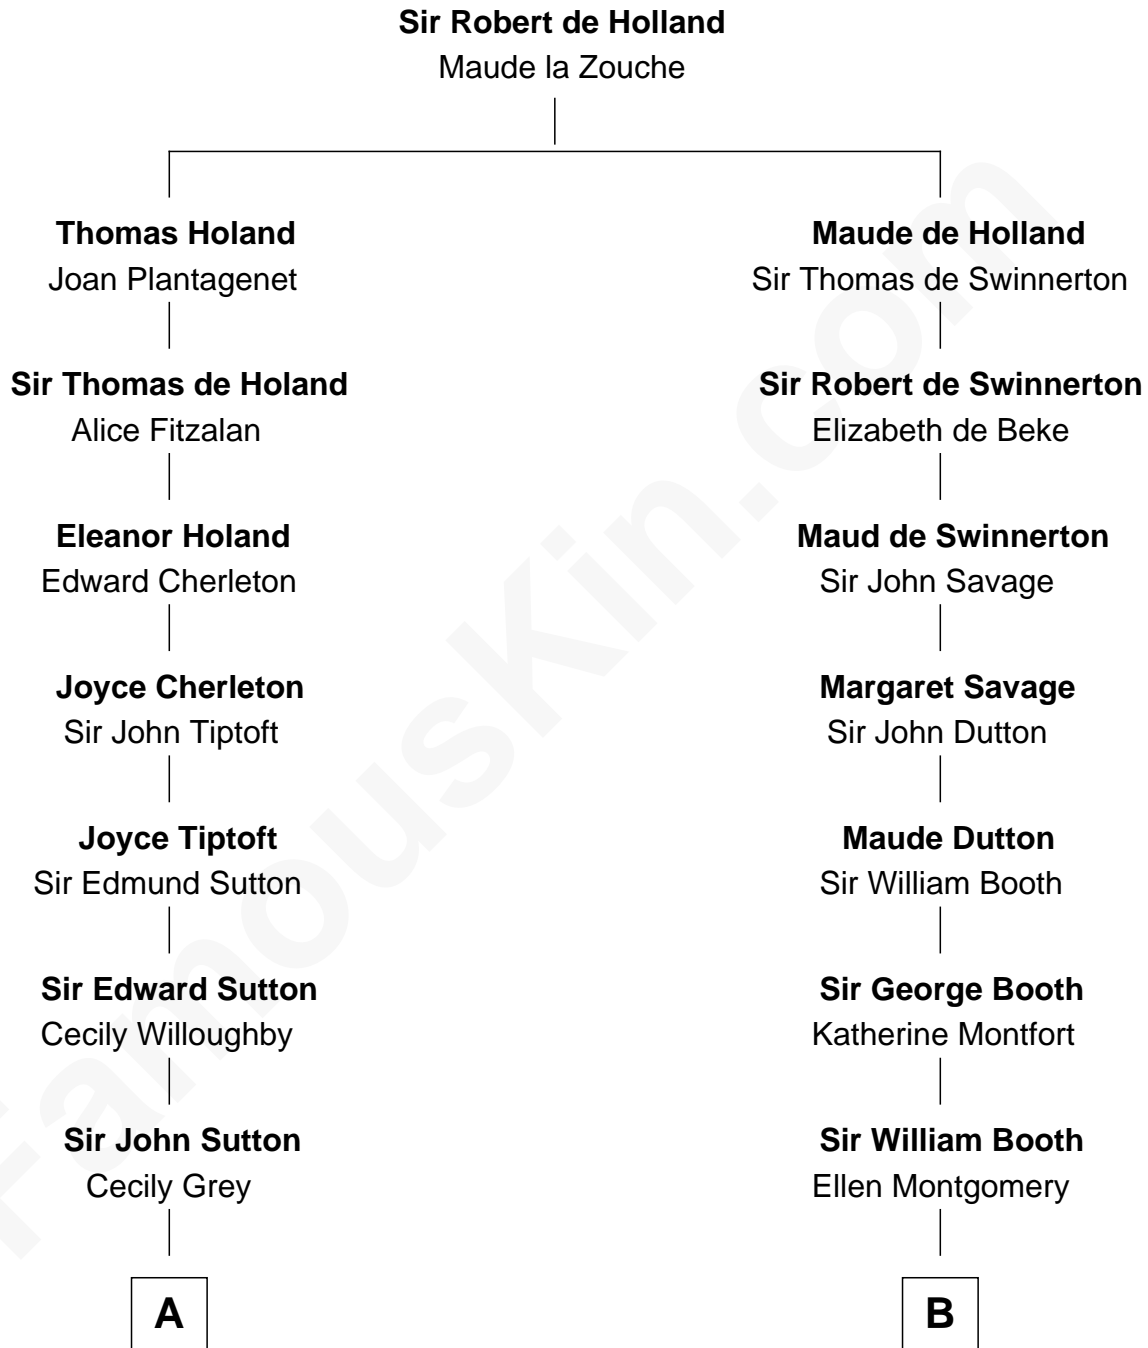

**FamousKin.com**  
**Relationship Chart of**  
**Oliver Wendell Holmes, Jr.**  
*U.S. Supreme Court Justice*

17th cousin 3 times removed of

**Barbara (Pierce) Bush**  
*First Lady of President George H.W. Bush*

**C**

Jerome Place Marvin

Martha Ann Stokes

Mabel Marvin

Scott Pierce

Marvin Pierce

Pauline Robinson

Barbara (Pierce) Bush

*First Lady of George H.W. Bush*

FamousKin.com