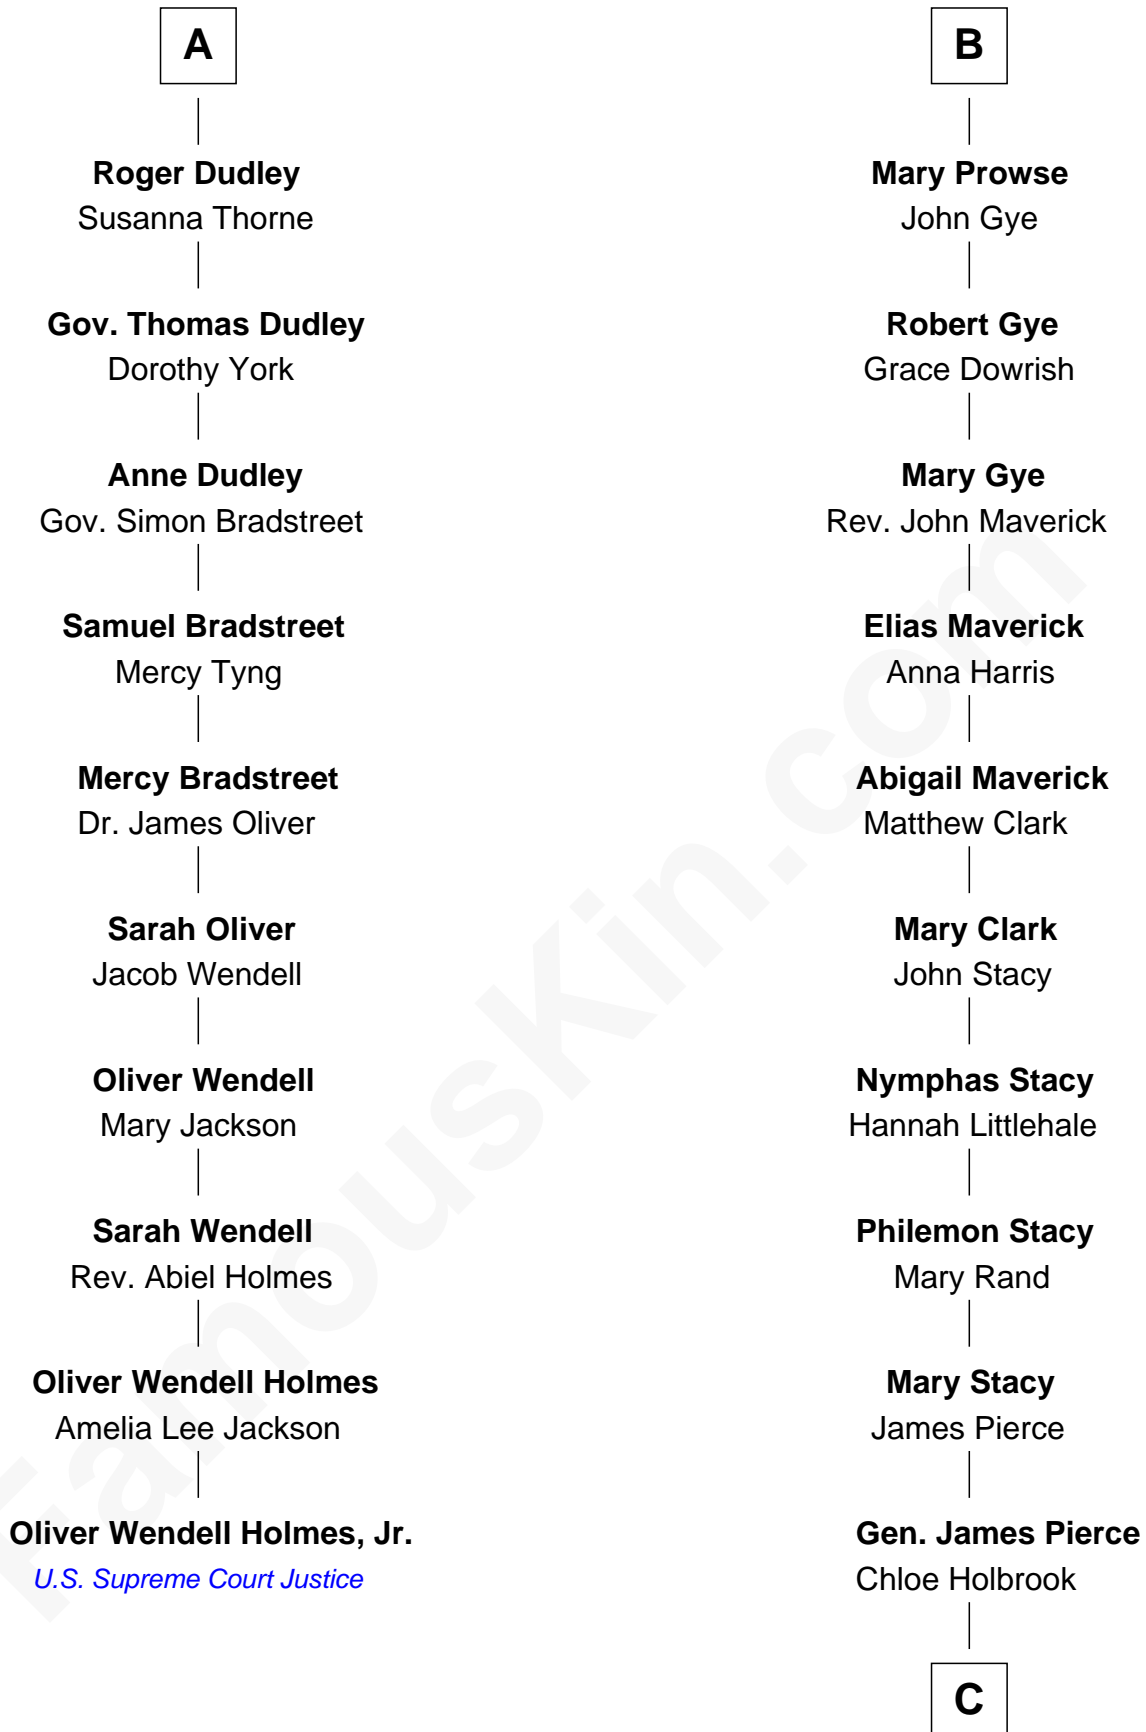

**FamousKin.com**  
**Relationship Chart of**  
**Oliver Wendell Holmes, Jr.**  
*U.S. Supreme Court Justice*

16th cousin 4 times removed of

**Barbara (Pierce) Bush**  
*First Lady of President George H.W. Bush*

**Sir Edward Sutton**  
 Cecily Willoughby

**Sir John Sutton**  
 Cecily Grey

**Sir Henry Dudley**  
 ----- Ashton

Probable

**A**

**Milicent de Berkeley**  
 John Maltravers

**Sir John Maltravers**  
 Gwenthin -----

**Eleanor Maltravers**  
 John Fitzalan

**Joan Fitzalan**  
 Sir William Echyngam

**Joan Echyngam**  
 Sir John Bayntun

**Henry Bayntun**  
 -----

**Jane Bayntun**  
 Thomas Prowse

**B**

**C**

Jonas James Pierce

Kate Pritzel

Scott Pierce

Mabel Marvin

Marvin Pierce

Pauline Robinson

**Barbara (Pierce) Bush**

*First Lady of George H.W. Bush*

FamousKin.com