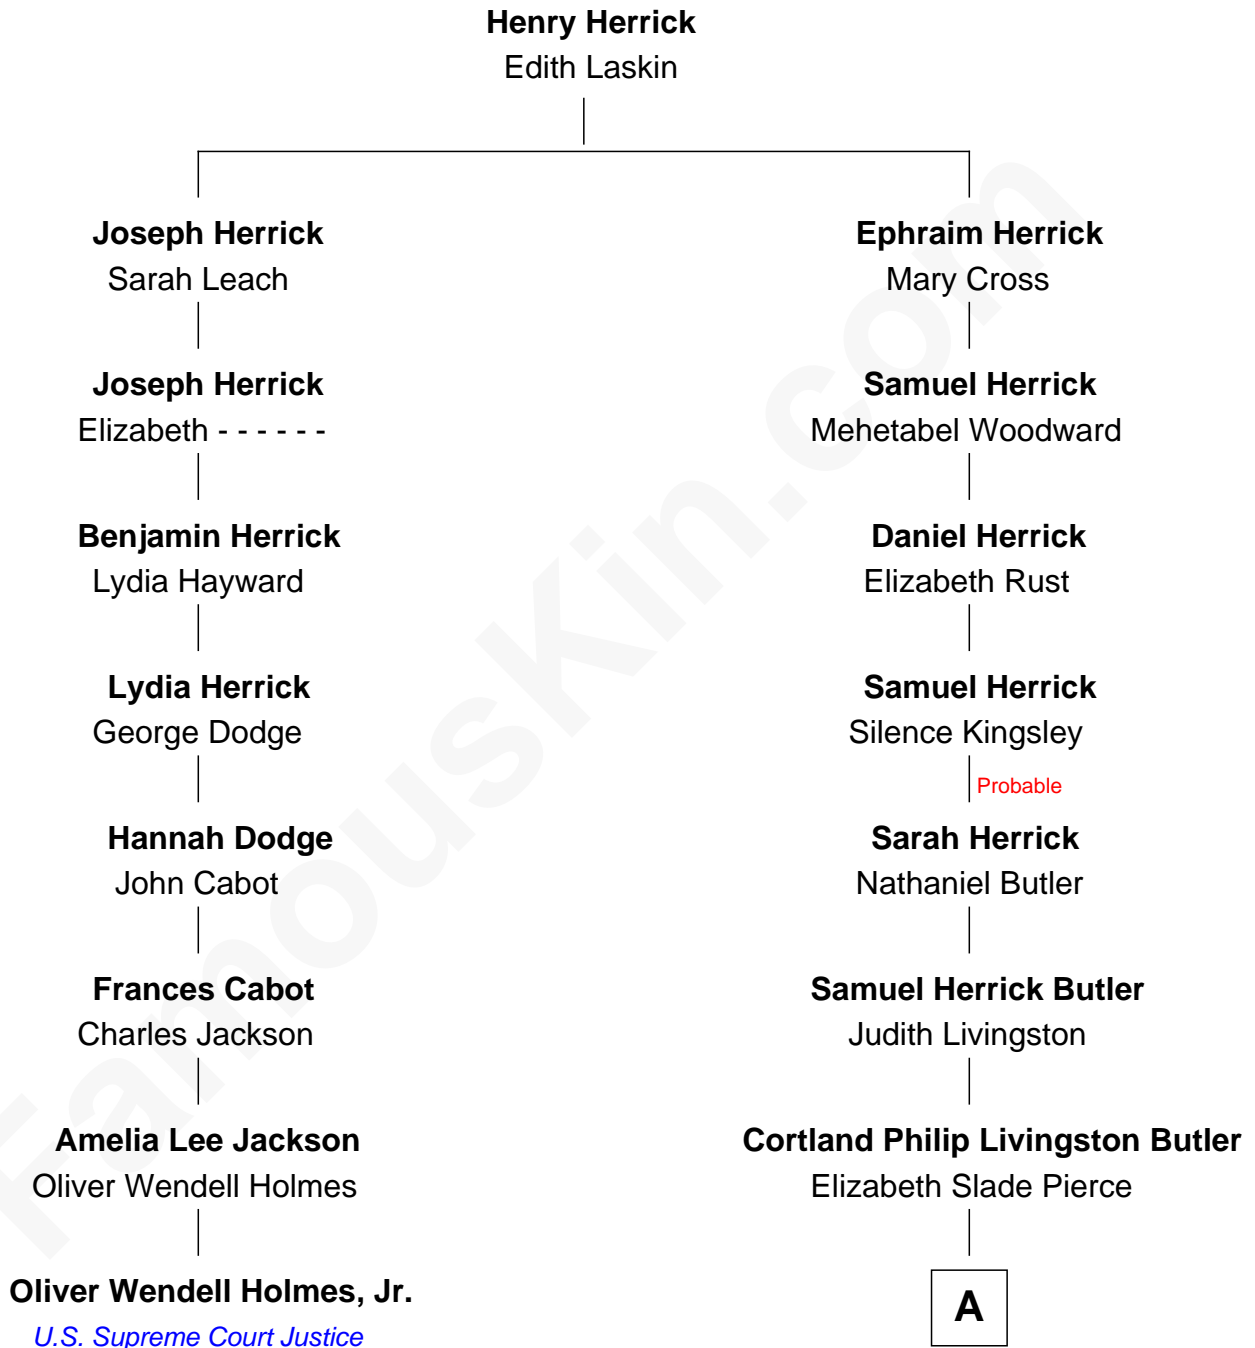

**FamousKin.com**  
**Relationship Chart of**  
**Oliver Wendell Holmes, Jr.**  
*U.S. Supreme Court Justice*

7th cousin 4 times removed of

**George W. Bush**  
*43rd U.S. President*

A

|  
**Mary Elizabeth Butler**  
Robert Emmet Sheldon

|  
**Flora Sheldon**  
Samuel Prescott Bush

|  
**Prescott Sheldon Bush**  
Dorothy Wear Walker

|  
**George Herbert Walker Bush**  
Barbara Pierce

|  
**George W. Bush**  
*43rd U.S. President*