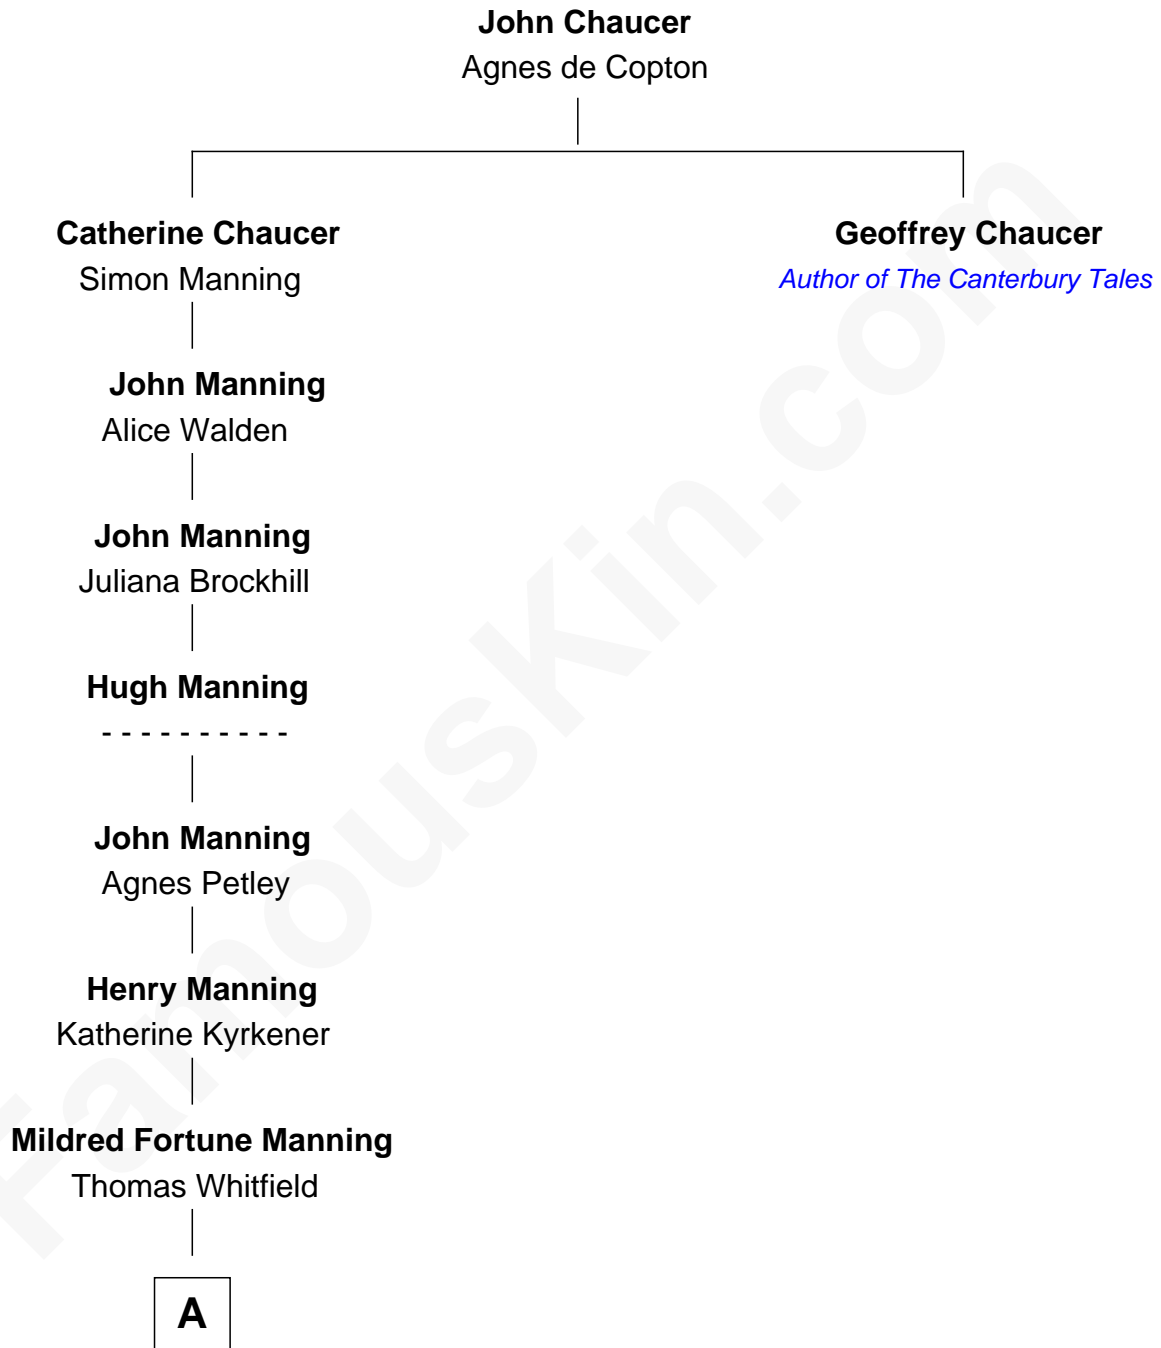

**FamousKin.com**  
**Relationship Chart of**  
**Oliver Wendell Holmes, Jr.**

*U.S. Supreme Court Justice*

**14th great-grandnephew of**

**Geoffrey Chaucer**

*English poet and author of The Canterbury Tales*

**A**

**Rev. Henry Whitfield**

Dorothy Sheafe

**Sarah Whitfield**

Rev. John Higginson

**Col. John Higginson**

Sarah Savage

**John Higginson**