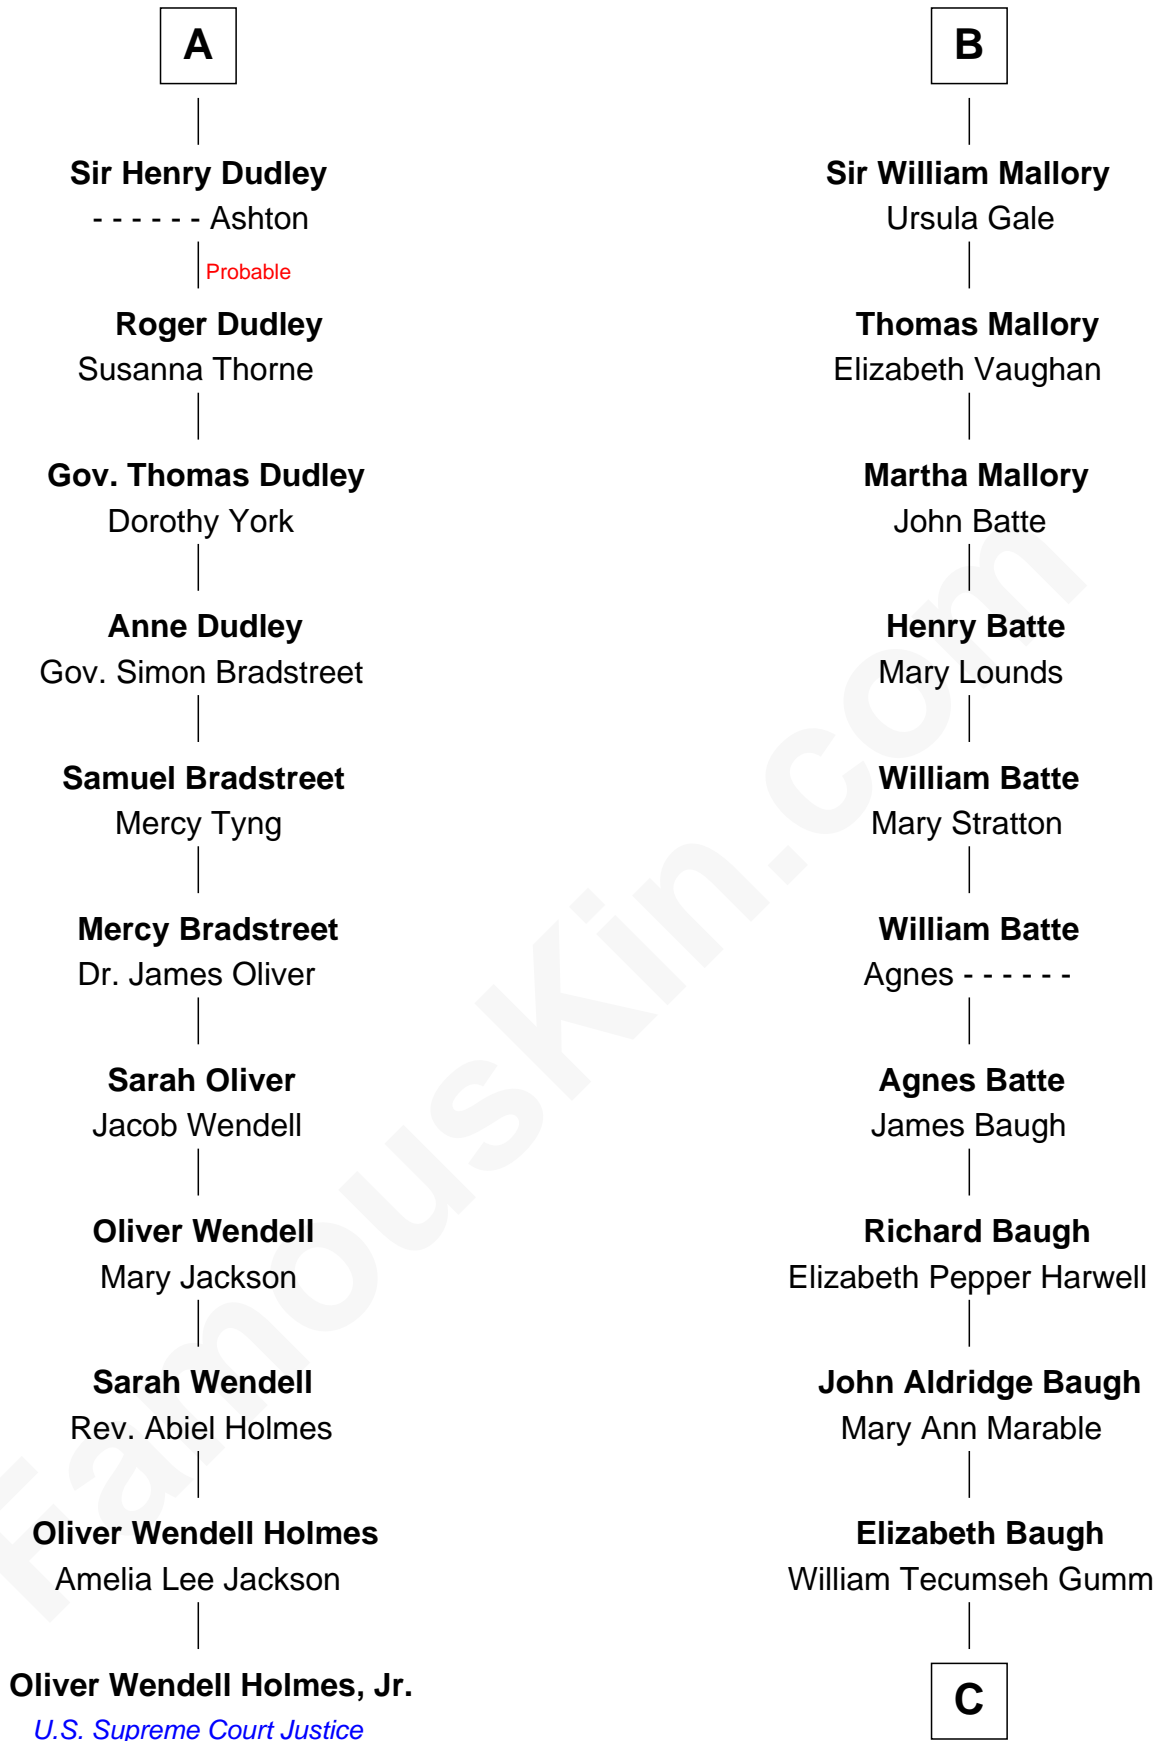

FamousKin.com
Relationship Chart of
Oliver Wendell Holmes, Jr.
U.S. Supreme Court Justice

17th cousin 2 times removed of

Liza Minnelli
Singer and Actress

Edmund Fitzalan
 Alice de Warenne

Richard Fitzalan
 Eleanor Plantagenet

Aline Fitzalan
 Sir Roger le Strange

Alice Fitzalan
 Sir Thomas de Holand

Lucy le Strange
 Sir William Willoughby

Eleanor Holand
 Edward Cherleton

Margery Willoughby
 Sir William FitzHugh

Joyce Cherleton
 Sir John Tiptoft

Lora FitzHugh
 Sir John Constable

Joyce Tiptoft
 Sir Edmund Sutton

Joan Constable
 Sir William Mallory

Sir Edward Sutton
 Cecily Willoughby

Sir John Mallory
 Margaret Thwaites

Sir John Sutton
 Cecily Grey

Sir William Mallory
 Jane Norton

A

B

C

Francis Avent Gumm

Ethel Marian Milne

Frances Ethel Gumm

Vincent Minnelli

Liza Minnelli