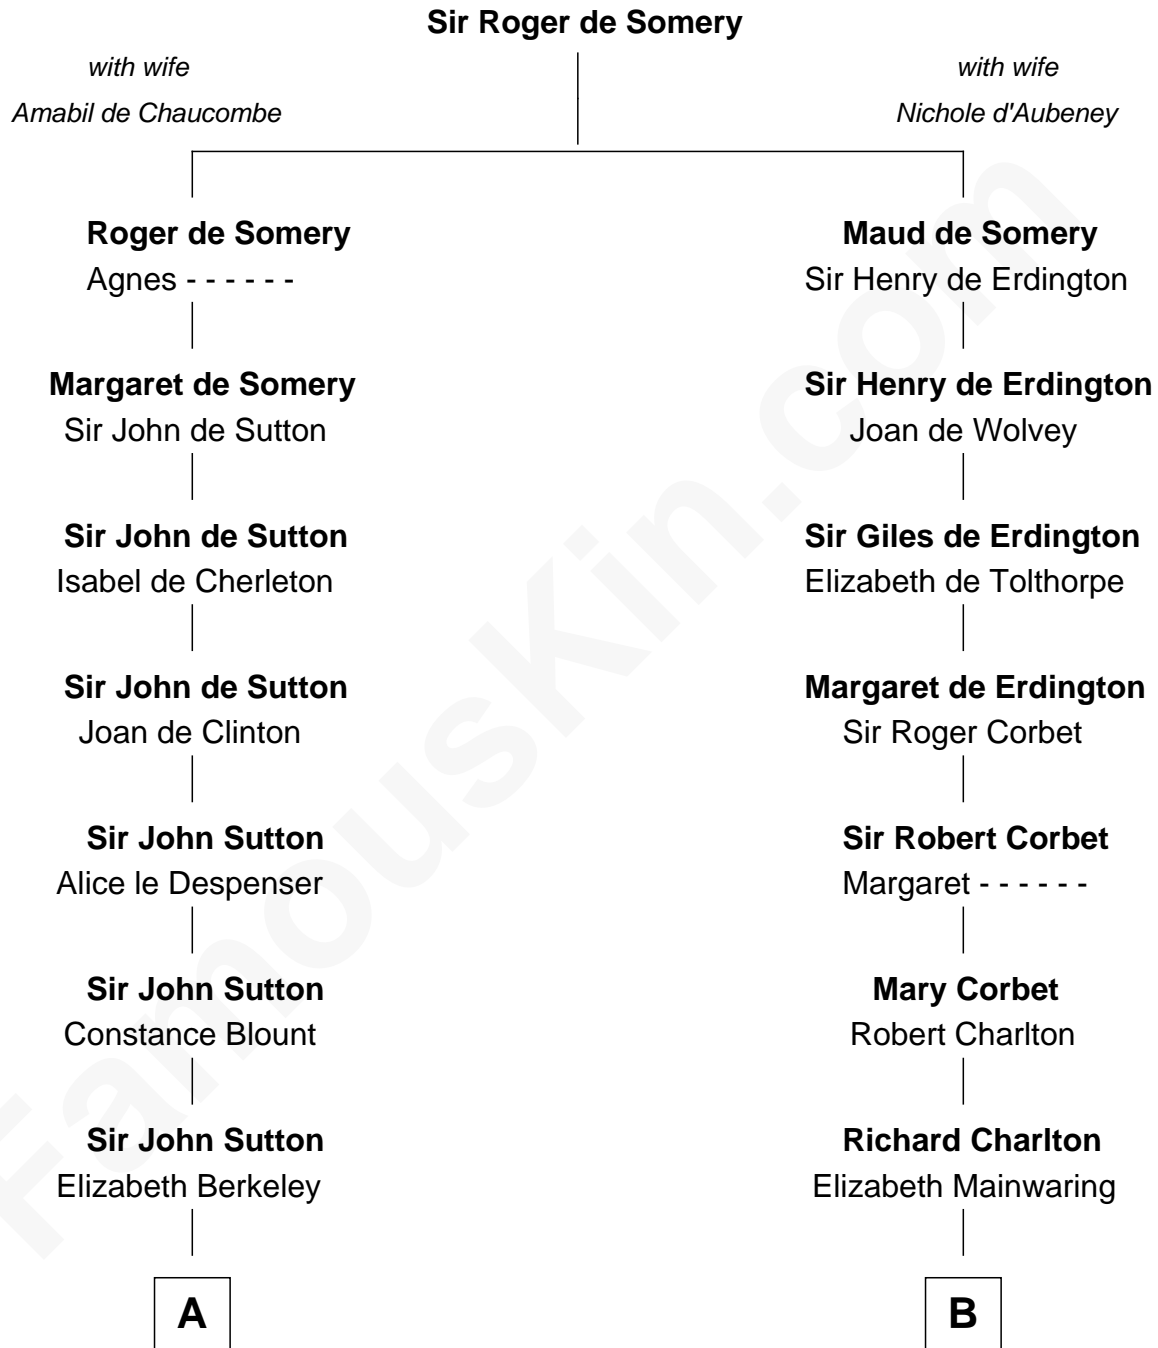

FamousKin.com
Relationship Chart of
Oliver Wendell Holmes, Jr.
U.S. Supreme Court Justice

20th cousin 1 time removed of

Bette Davis
Movie Actress

C

Oliver Wendell
Mary Jackson

Sarah Wendell
Rev. Abiel Holmes

Oliver Wendell Holmes
Amelia Lee Jackson

Oliver Wendell Holmes, Jr.
U.S. Supreme Court Justice

D

Benjamin W. Bailey
Latta Hopkins

Harriet Jane Bailey
Charles Otis Thompson

Harriet Eugenia Thompson
William Aaron Favor