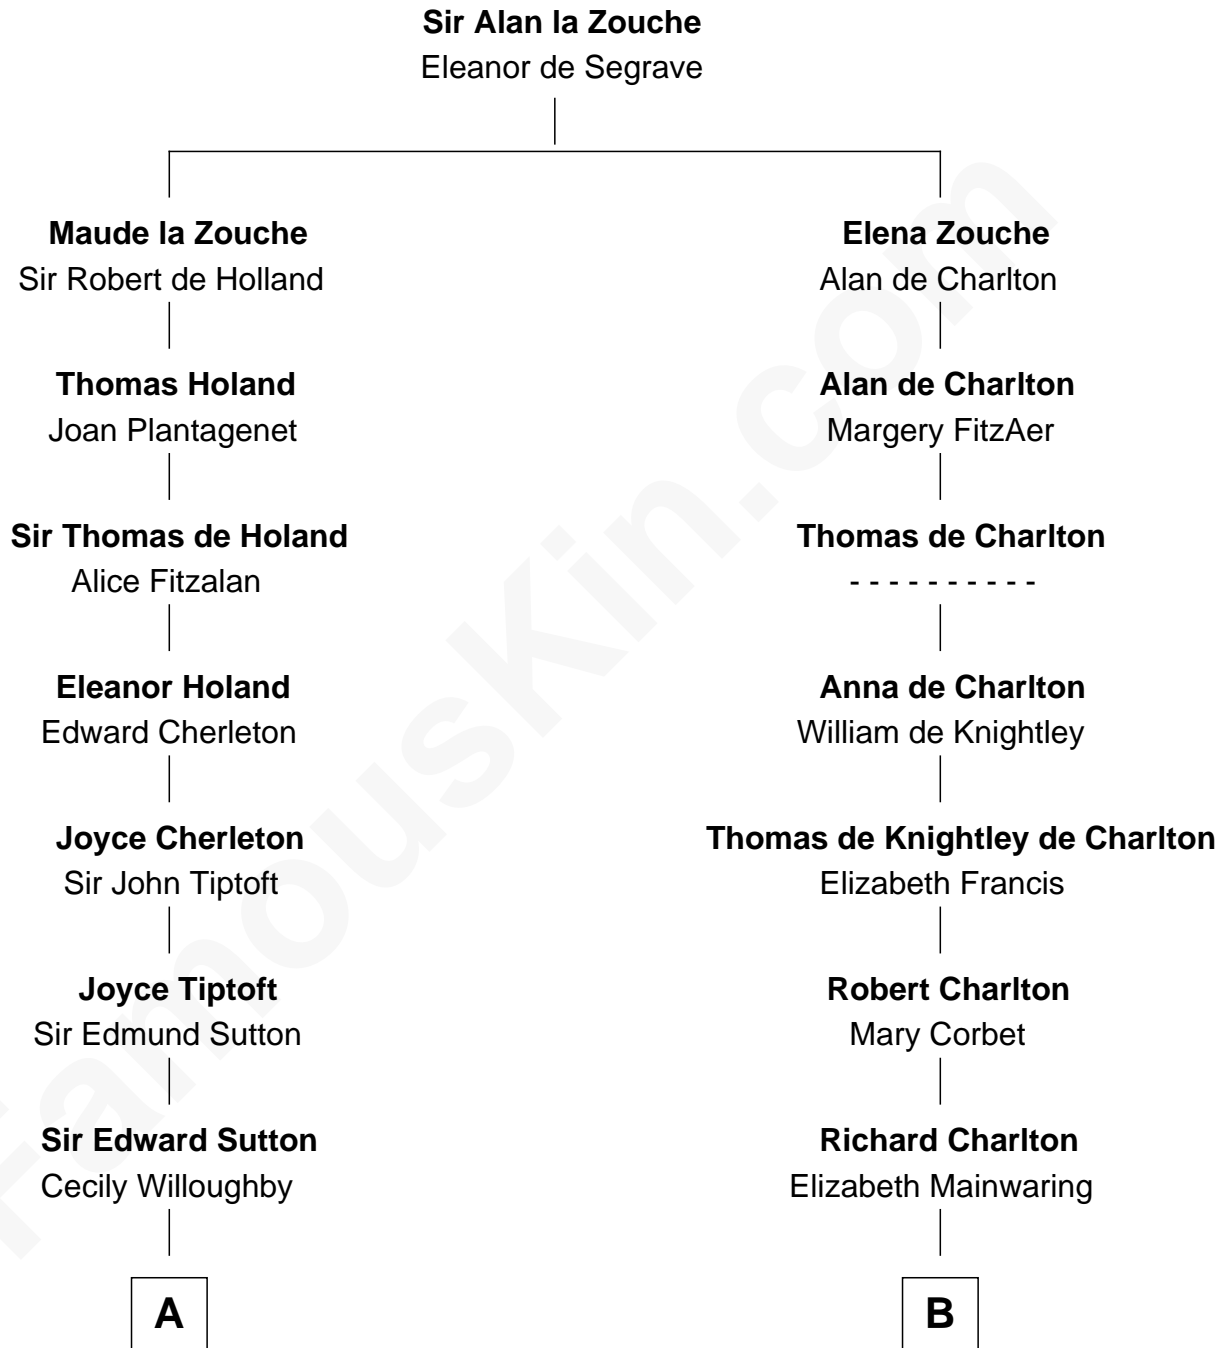

FamousKin.com
Relationship Chart of
Oliver Wendell Holmes, Jr.
U.S. Supreme Court Justice

18th cousin 3 times removed of

Bette Davis
Movie Actress

C

Oliver Wendell Holmes

Amelia Lee Jackson

Oliver Wendell Holmes, Jr.

U.S. Supreme Court Justice

D

Benjamin W. Bailey

Latta Hopkins

Harriet Jane Bailey

Charles Otis Thompson

Harriet Eugenia Thompson

William Aaron Favor

Ruth Augusta Favor

Harlow Morrell Davis

Bette Davis

Movie Actress