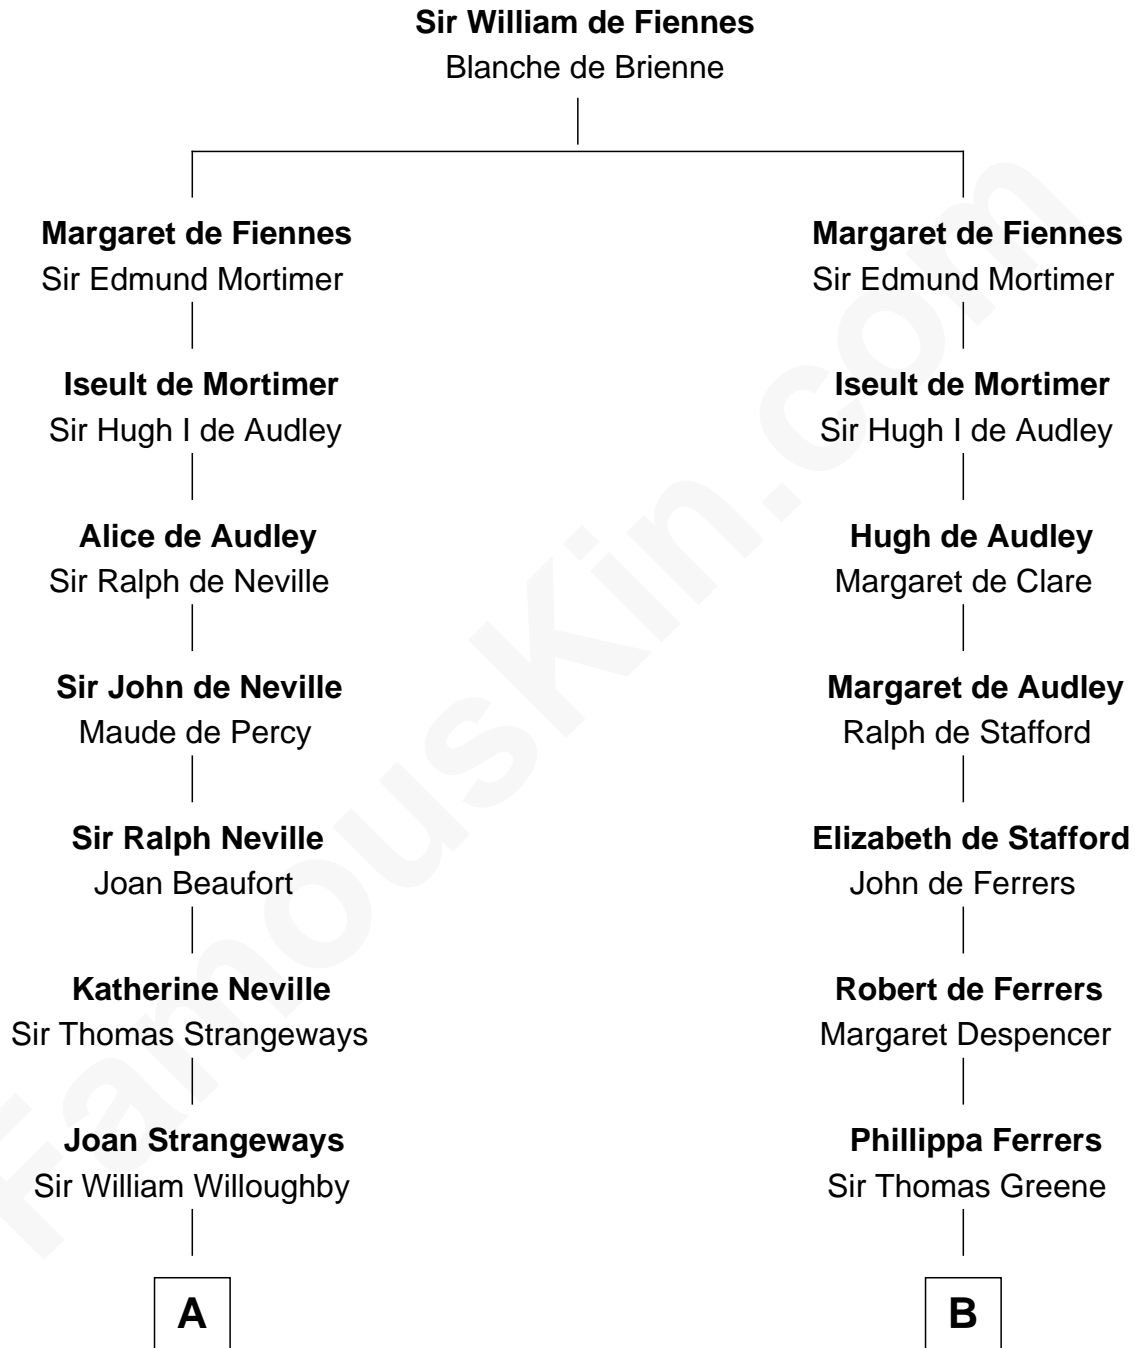

FamousKin.com
Relationship Chart of
Oliver Wendell Holmes, Jr.
U.S. Supreme Court Justice

19th cousin 1 time removed of
Lucretia (Rudolph) Garfield
First Lady of President James Garfield

C

Sarah Wendell
Rev. Abiel Holmes

Oliver Wendell Holmes
Amelia Lee Jackson

Oliver Wendell Holmes, Jr.
U.S. Supreme Court Justice

D

Peleg Sanford Mason
Mary Stanton

Elijah Mason
Lucretia Greene

Arabella Greene Mason
Zebulon Rudolph

Lucretia (Rudolph) Garfield
First Lady of James Garfield