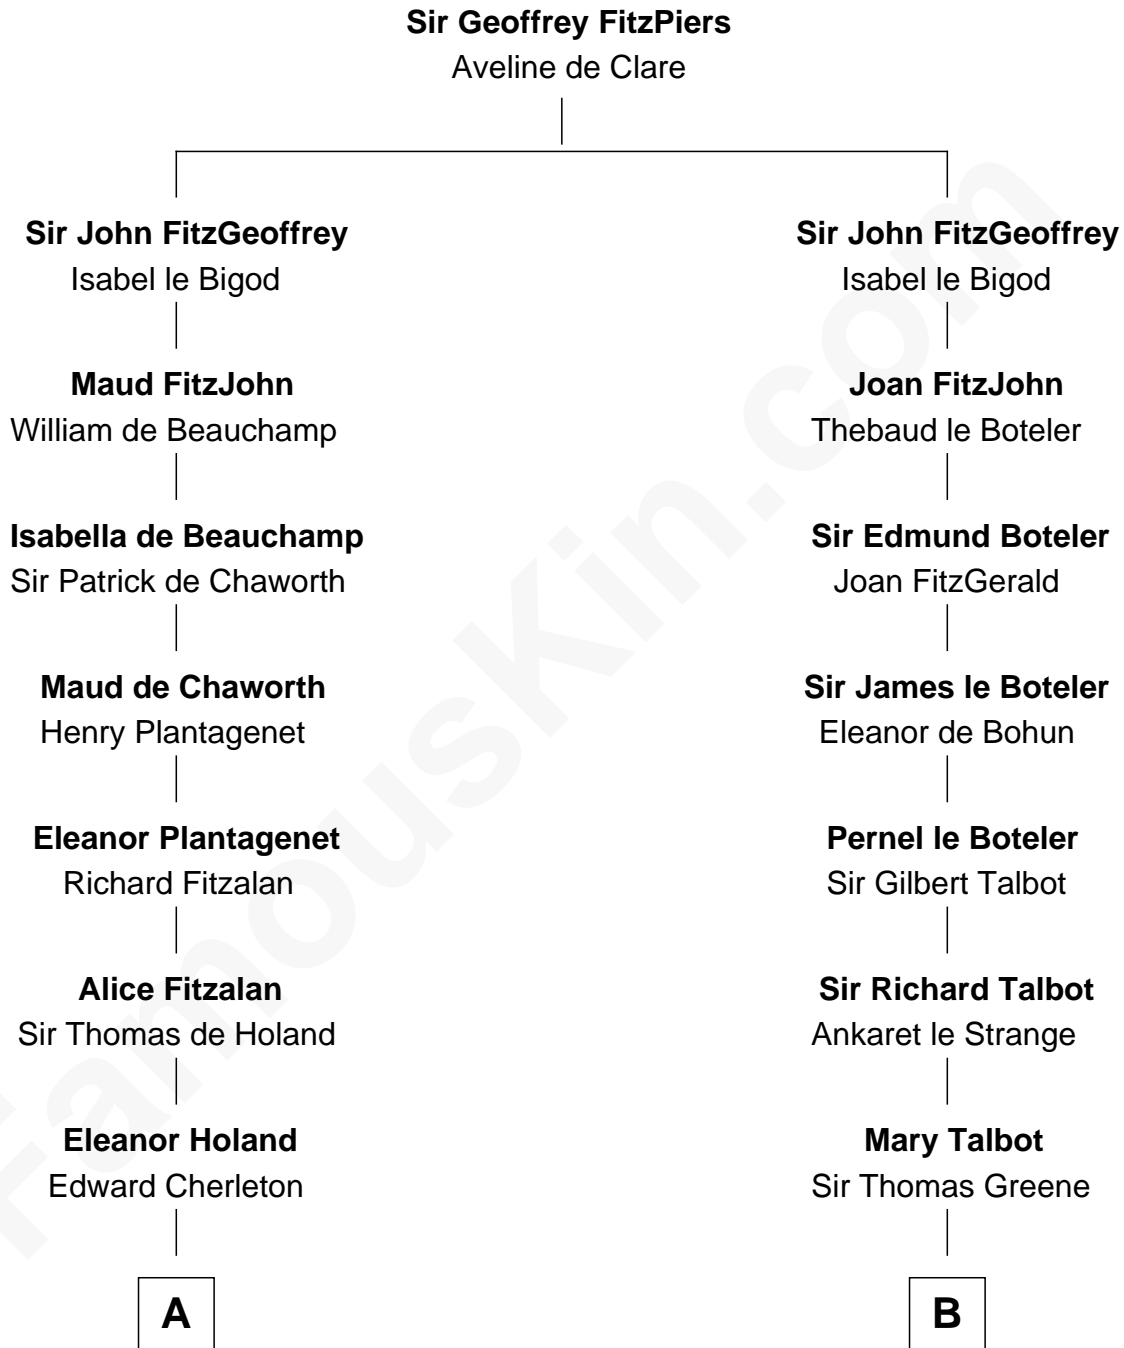

FamousKin.com
Relationship Chart of
Oliver Wendell Holmes, Jr.
U.S. Supreme Court Justice

21st cousin of
Lucretia (Rudolph) Garfield
First Lady of President James Garfield

C

Sarah Oliver
Jacob Wendell

Oliver Wendell
Mary Jackson

Sarah Wendell
Rev. Abiel Holmes

Oliver Wendell Holmes
Amelia Lee Jackson

Oliver Wendell Holmes, Jr.
U.S. Supreme Court Justice

D

Anne Sanford
Capt. John Mason

Peleg Sanford Mason
Mary Stanton

Elijah Mason
Lucretia Greene

Arabella Greene Mason
Zebulon Rudolph

Lucretia (Rudolph) Garfield
First Lady of James Garfield