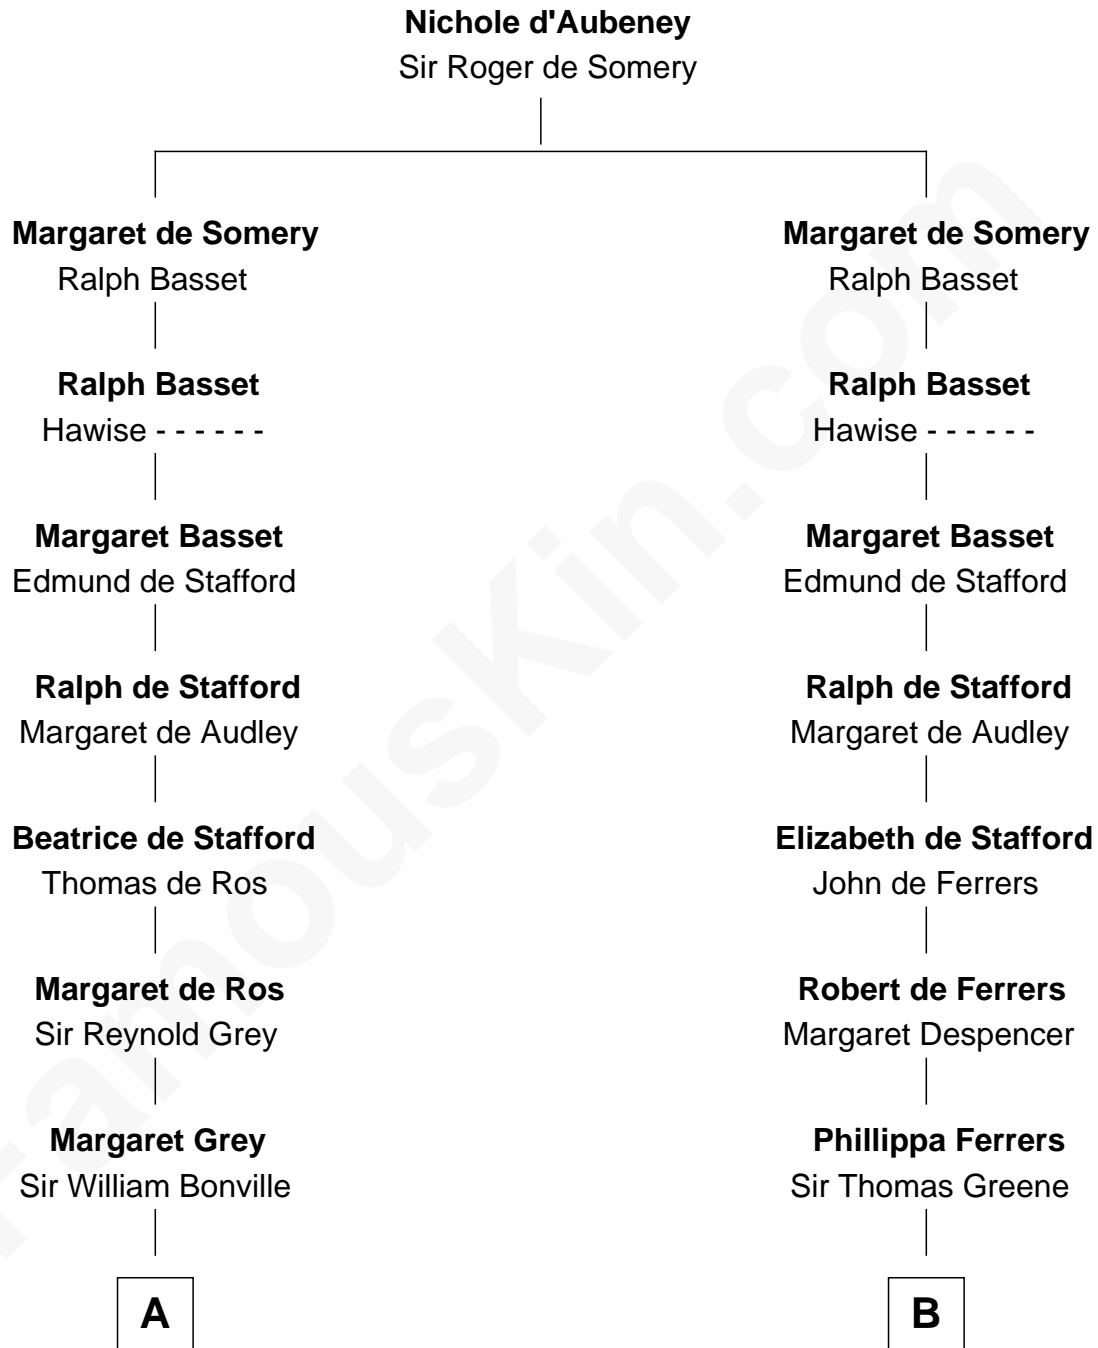

**FamousKin.com**  
**Relationship Chart of**  
**Oliver Wendell Holmes, Jr.**  
*U.S. Supreme Court Justice*

**20th cousin 1 time removed of**  
**Lucretia (Rudolph) Garfield**  
*First Lady of President James Garfield*

**C**

**Sarah Oliver**  
Jacob Wendell

**Oliver Wendell**  
Mary Jackson

**Sarah Wendell**  
Rev. Abiel Holmes

**Oliver Wendell Holmes**  
Amelia Lee Jackson

**Oliver Wendell Holmes, Jr.**  
*U.S. Supreme Court Justice*

**D**

**Peleg Sanford Mason**  
Mary Stanton

**Elijah Mason**  
Lucretia Greene

**Arabella Greene Mason**  
Zebulon Rudolph

**Lucretia (Rudolph) Garfield**  
*First Lady of James Garfield*