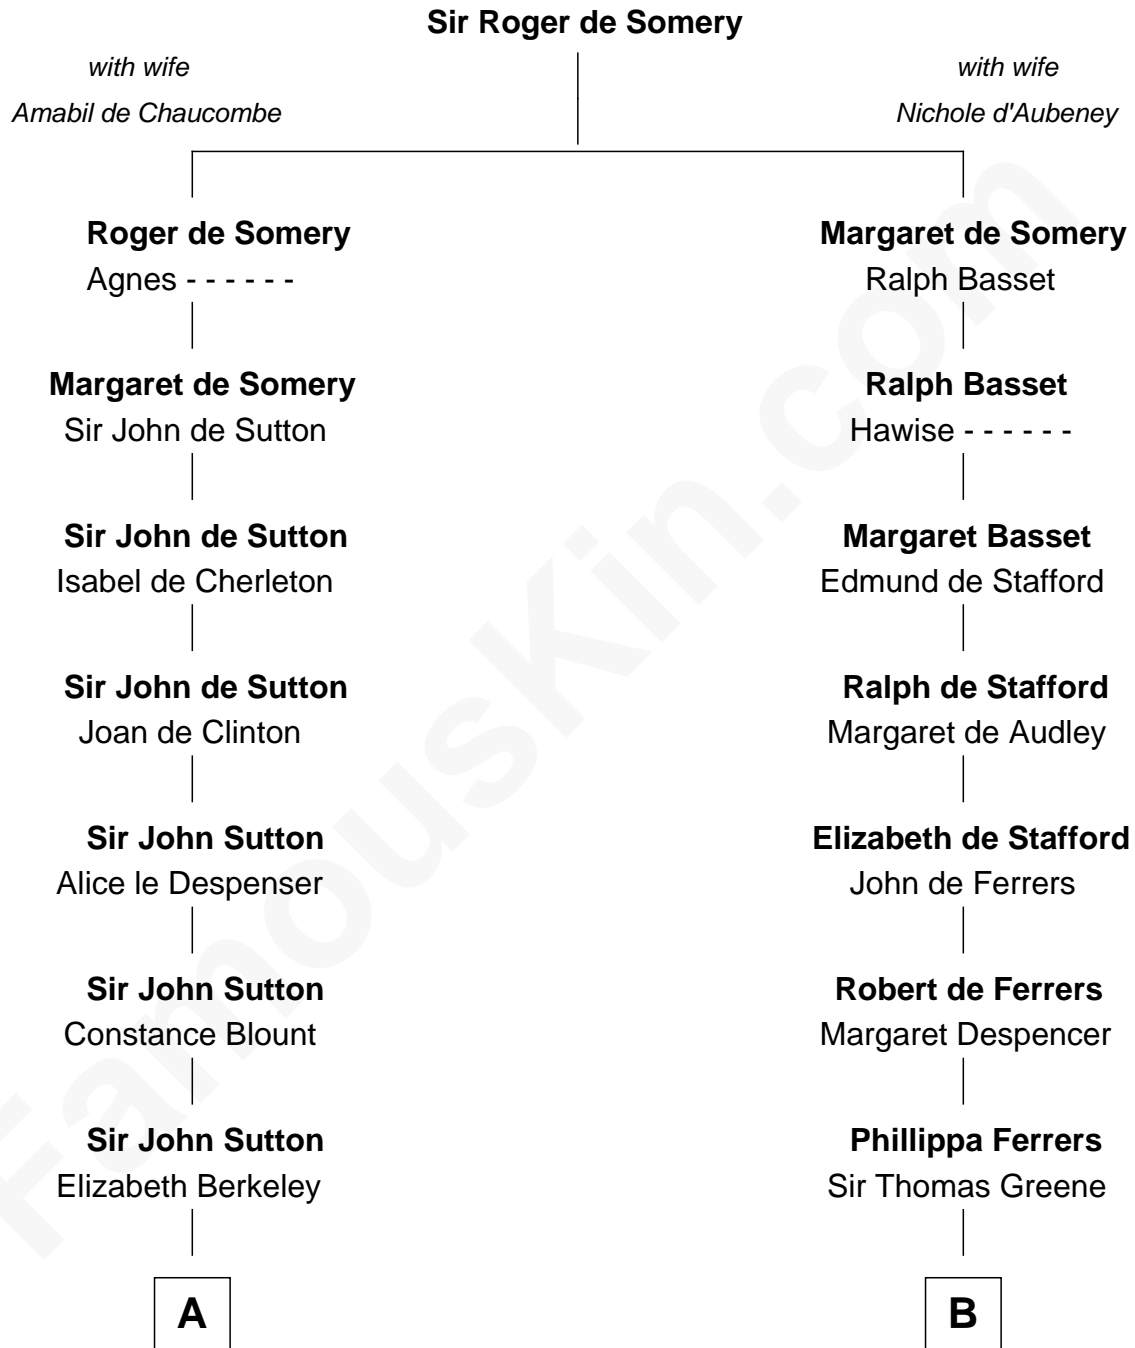

FamousKin.com
Relationship Chart of
Oliver Wendell Holmes, Jr.
U.S. Supreme Court Justice

20th cousin of
Lucretia (Rudolph) Garfield
First Lady of President James Garfield

C

Oliver Wendell

Mary Jackson

Sarah Wendell

Rev. Abiel Holmes

Oliver Wendell Holmes

Amelia Lee Jackson

Oliver Wendell Holmes, Jr.

U.S. Supreme Court Justice

D

Peleg Sanford Mason

Mary Stanton

Elijah Mason

Lucretia Greene

Arabella Greene Mason

Zebulon Rudolph

Lucretia (Rudolph) Garfield

First Lady of James Garfield