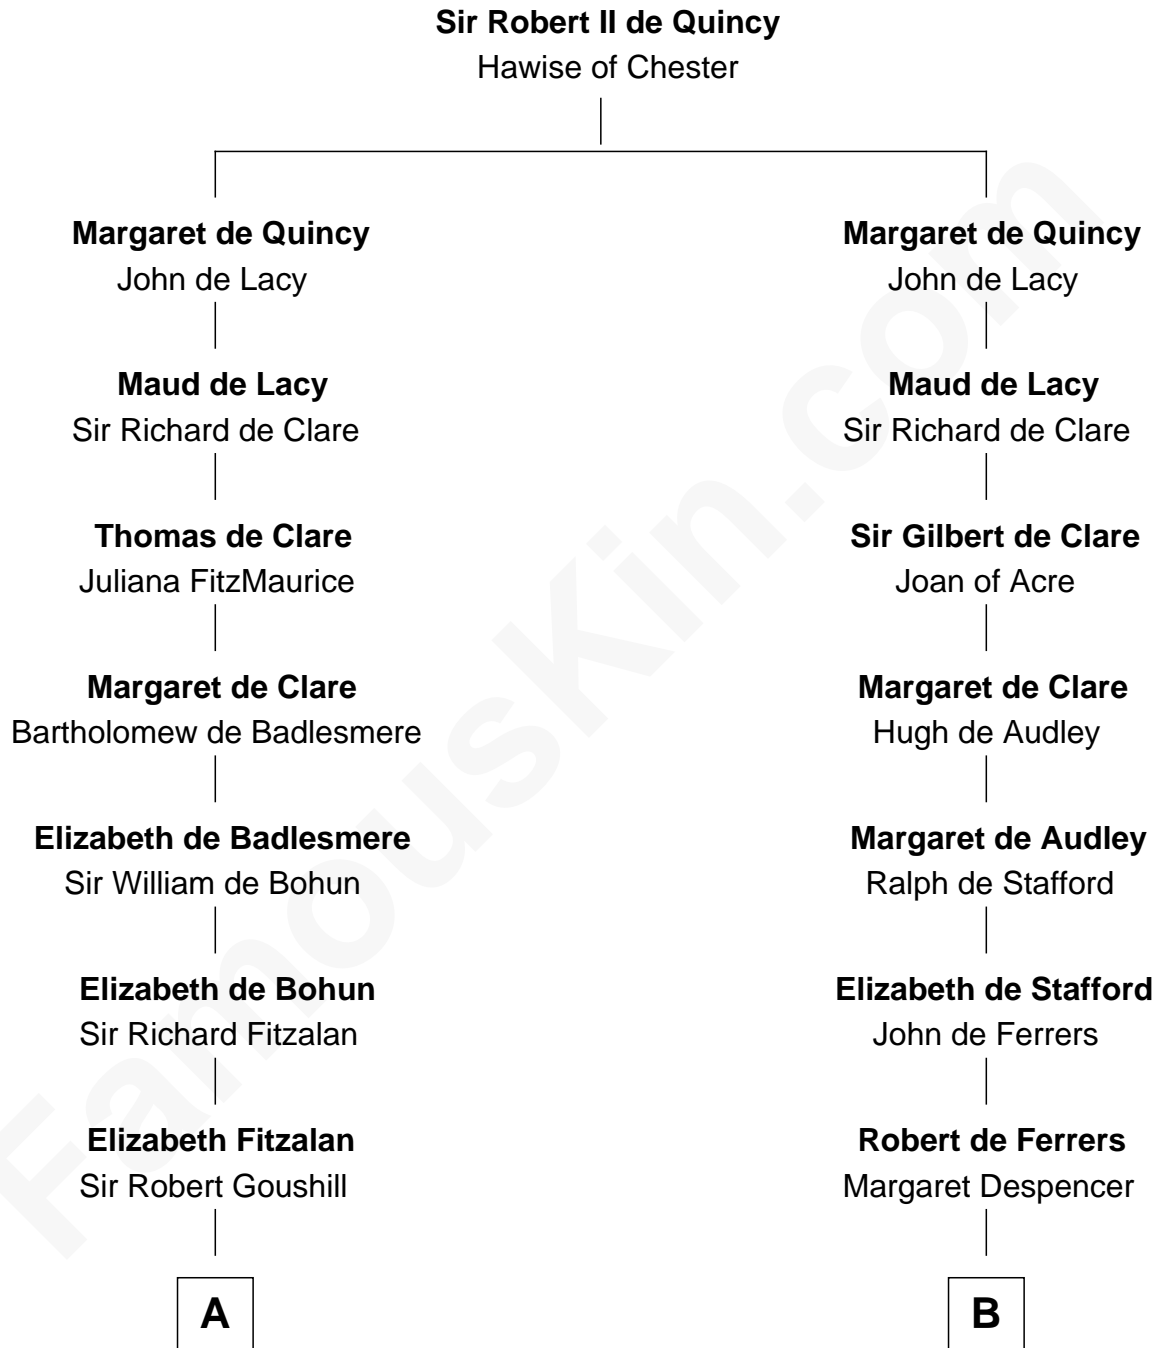

FamousKin.com
Relationship Chart of
Oliver Wendell Holmes, Jr.
U.S. Supreme Court Justice

21st cousin of
Lucretia (Rudolph) Garfield
First Lady of President James Garfield

C

Sarah Oliver
Jacob Wendell

Oliver Wendell
Mary Jackson

Sarah Wendell
Rev. Abiel Holmes

Oliver Wendell Holmes
Amelia Lee Jackson

Oliver Wendell Holmes, Jr.
U.S. Supreme Court Justice

D

Anne Sanford
Capt. John Mason

Peleg Sanford Mason
Mary Stanton

Elijah Mason
Lucretia Greene

Arabella Greene Mason
Zebulon Rudolph

Lucretia (Rudolph) Garfield
First Lady of James Garfield