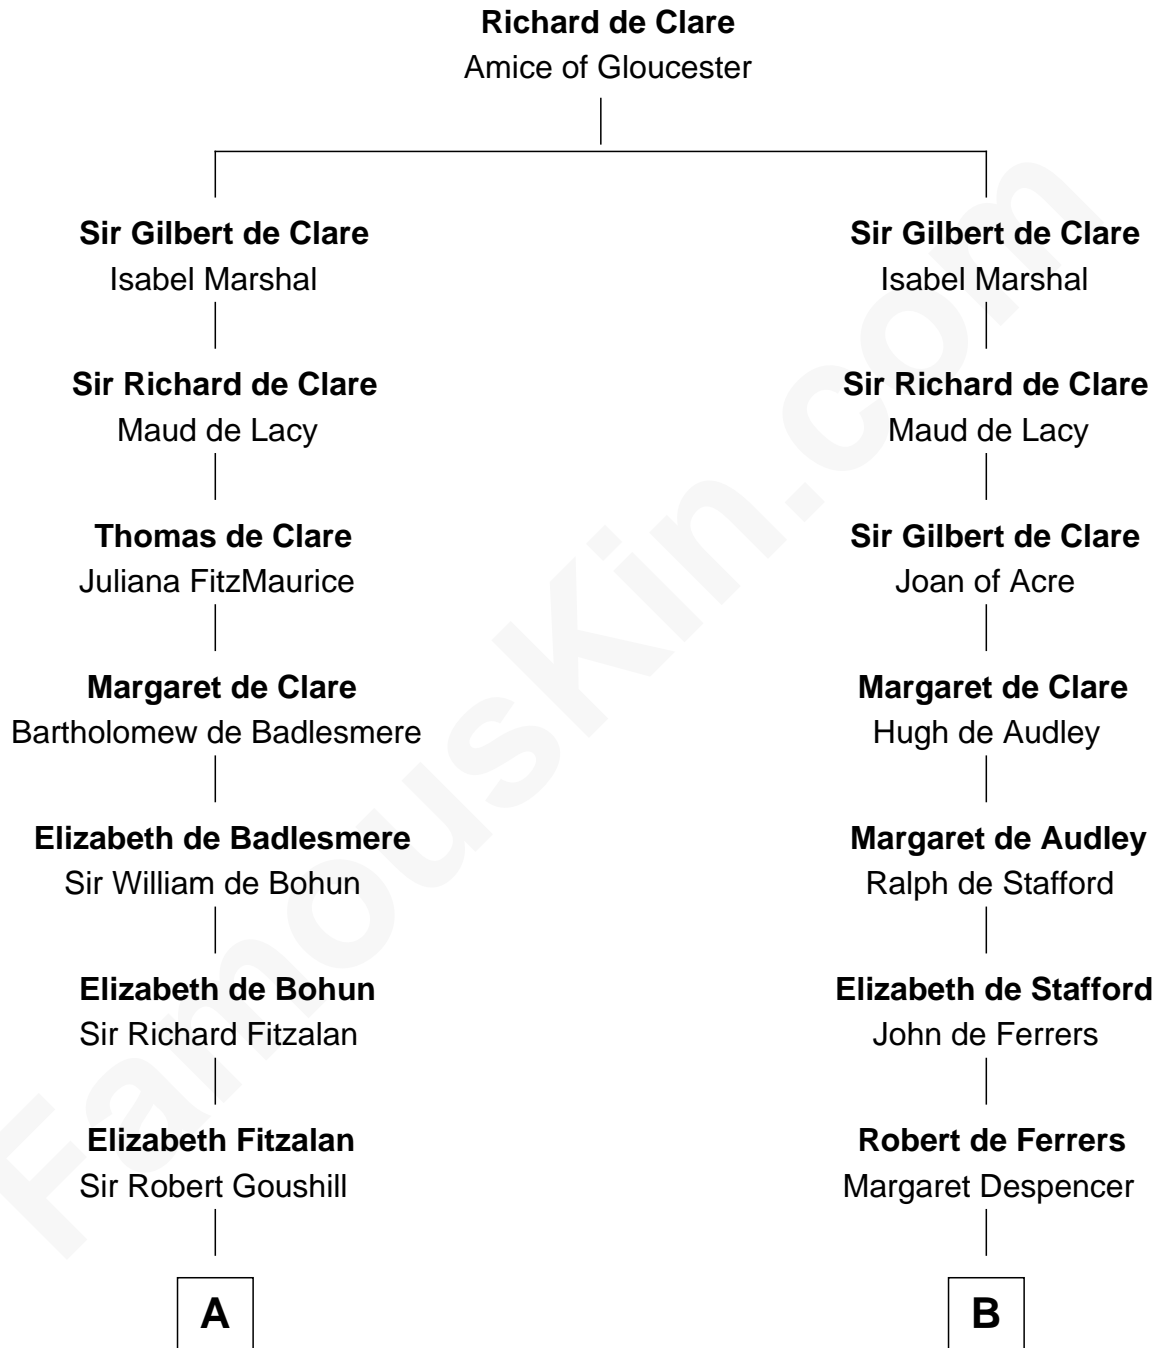

FamousKin.com
Relationship Chart of
Oliver Wendell Holmes, Jr.
U.S. Supreme Court Justice

21st cousin of
Lucretia (Rudolph) Garfield
First Lady of President James Garfield

C

Sarah Oliver
Jacob Wendell

Oliver Wendell
Mary Jackson

Sarah Wendell
Rev. Abiel Holmes

Oliver Wendell Holmes
Amelia Lee Jackson

Oliver Wendell Holmes, Jr.
U.S. Supreme Court Justice

D

Anne Sanford
Capt. John Mason

Peleg Sanford Mason
Mary Stanton

Elijah Mason
Lucretia Greene

Arabella Greene Mason
Zebulon Rudolph

Lucretia (Rudolph) Garfield
First Lady of James Garfield