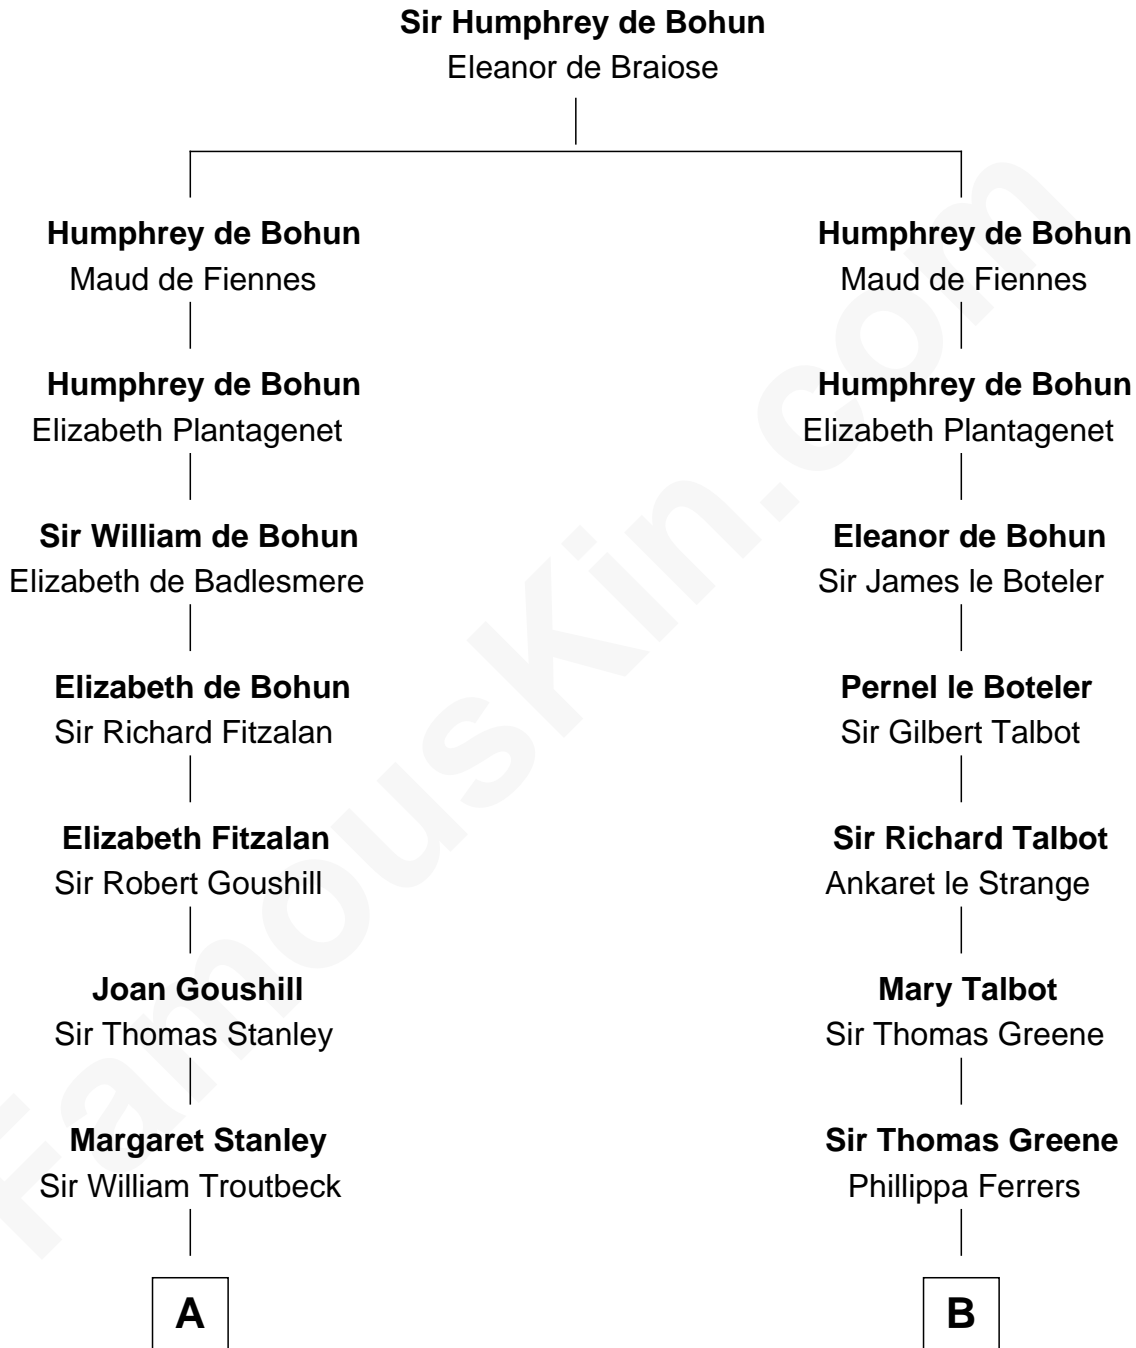

FamousKin.com
Relationship Chart of
Oliver Wendell Holmes, Jr.
U.S. Supreme Court Justice

19th cousin 1 time removed of
Lucretia (Rudolph) Garfield
First Lady of President James Garfield

C

Sarah Wendell
Rev. Abiel Holmes

Oliver Wendell Holmes
Amelia Lee Jackson

Oliver Wendell Holmes, Jr.
U.S. Supreme Court Justice

D

Peleg Sanford Mason
Mary Stanton

Elijah Mason
Lucretia Greene

Arabella Greene Mason
Zebulon Rudolph

Lucretia (Rudolph) Garfield
First Lady of James Garfield