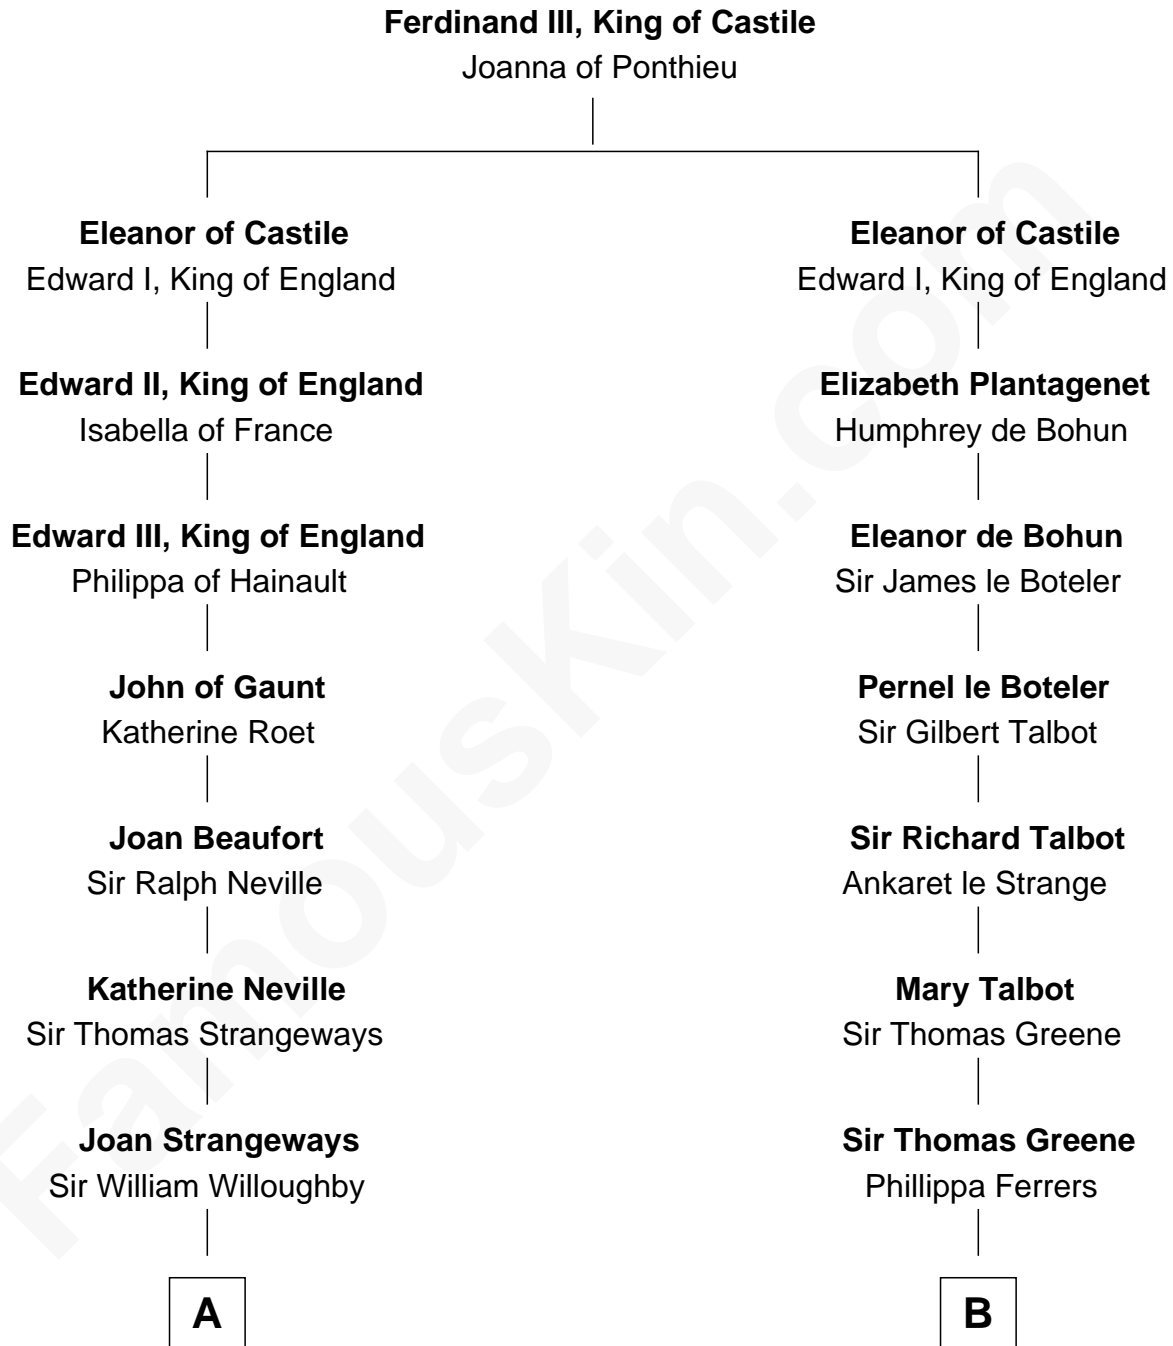

FamousKin.com

Relationship Chart of Oliver Wendell Holmes, Jr.

U.S. Supreme Court Justice

19th cousin 1 time removed of

Lucretia (Rudolph) Garfield

First Lady of President James Garfield

C

Sarah Wendell
Rev. Abiel Holmes

Oliver Wendell Holmes
Amelia Lee Jackson

Oliver Wendell Holmes, Jr.
U.S. Supreme Court Justice

D

Peleg Sanford Mason
Mary Stanton

Elijah Mason
Lucretia Greene

Arabella Greene Mason
Zebulon Rudolph

Lucretia (Rudolph) Garfield
First Lady of James Garfield