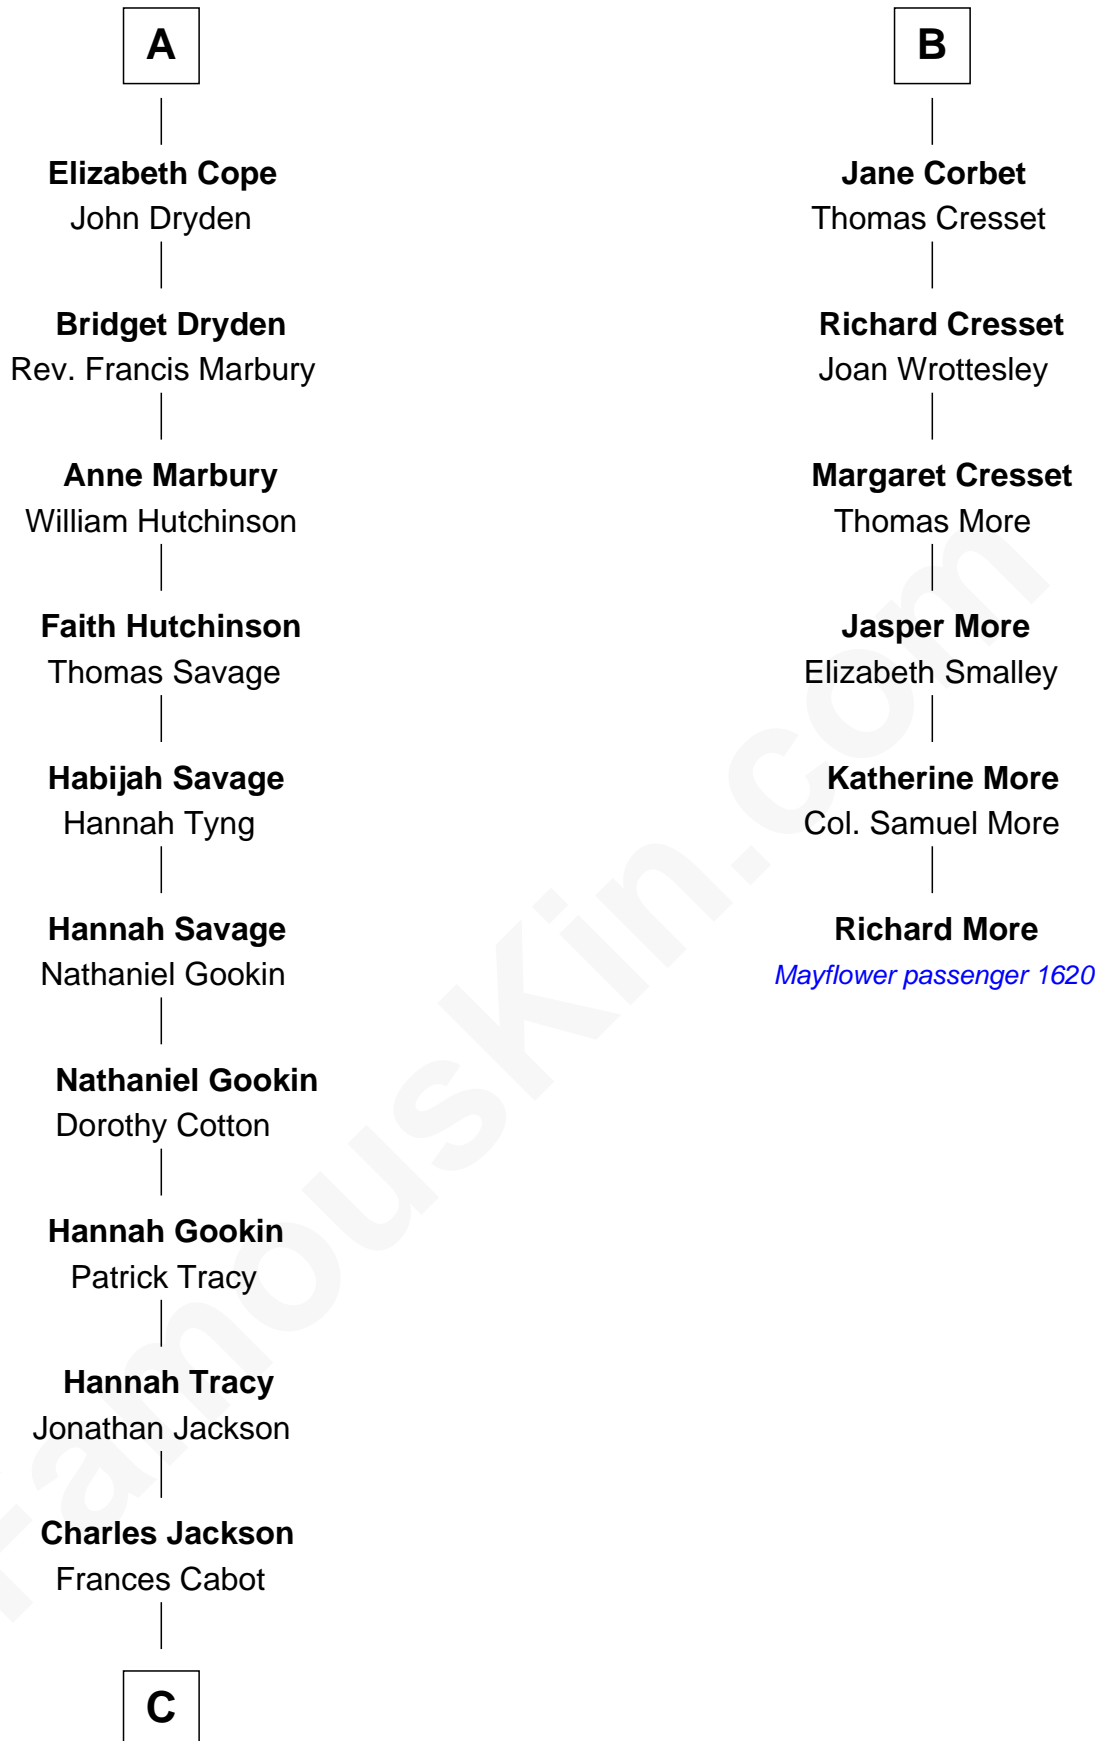

FamousKin.com
Relationship Chart of
Oliver Wendell Holmes, Jr.
U.S. Supreme Court Justice

12th cousin 6 times removed of

Richard More

(c1614 - c1696) Mayflower passenger 1620

Sir Gilbert Talbot
Pernel le Boteler

Sir Richard Talbot
Ankaret le Strange

Elizabeth Talbot
Sir Henry de Grey

Mary Talbot
Sir Thomas Greene

Richard Grey
Blanche de la Vache

Sir Thomas Greene
Phillippa Ferrers

Alice Grey
Sir William Burley

Elizabeth Greene
William Raleigh

Elizabeth Burley
Sir John Hopton

Sir Edward Raleigh
Margaret Verney

Sir Walter Hopton
Joan Mortimer

Sir Edward Raleigh
Anne Chamberlayne

Sir Thomas Hopton
Eleanor Lucy

Bridget Raleigh
Sir John Cope

Elizabeth Hopton
Sir Roger Corbet

A

B

C

Amelia Lee Jackson
Oliver Wendell Holmes

Oliver Wendell Holmes, Jr.
U.S. Supreme Court Justice

FamousKin.com