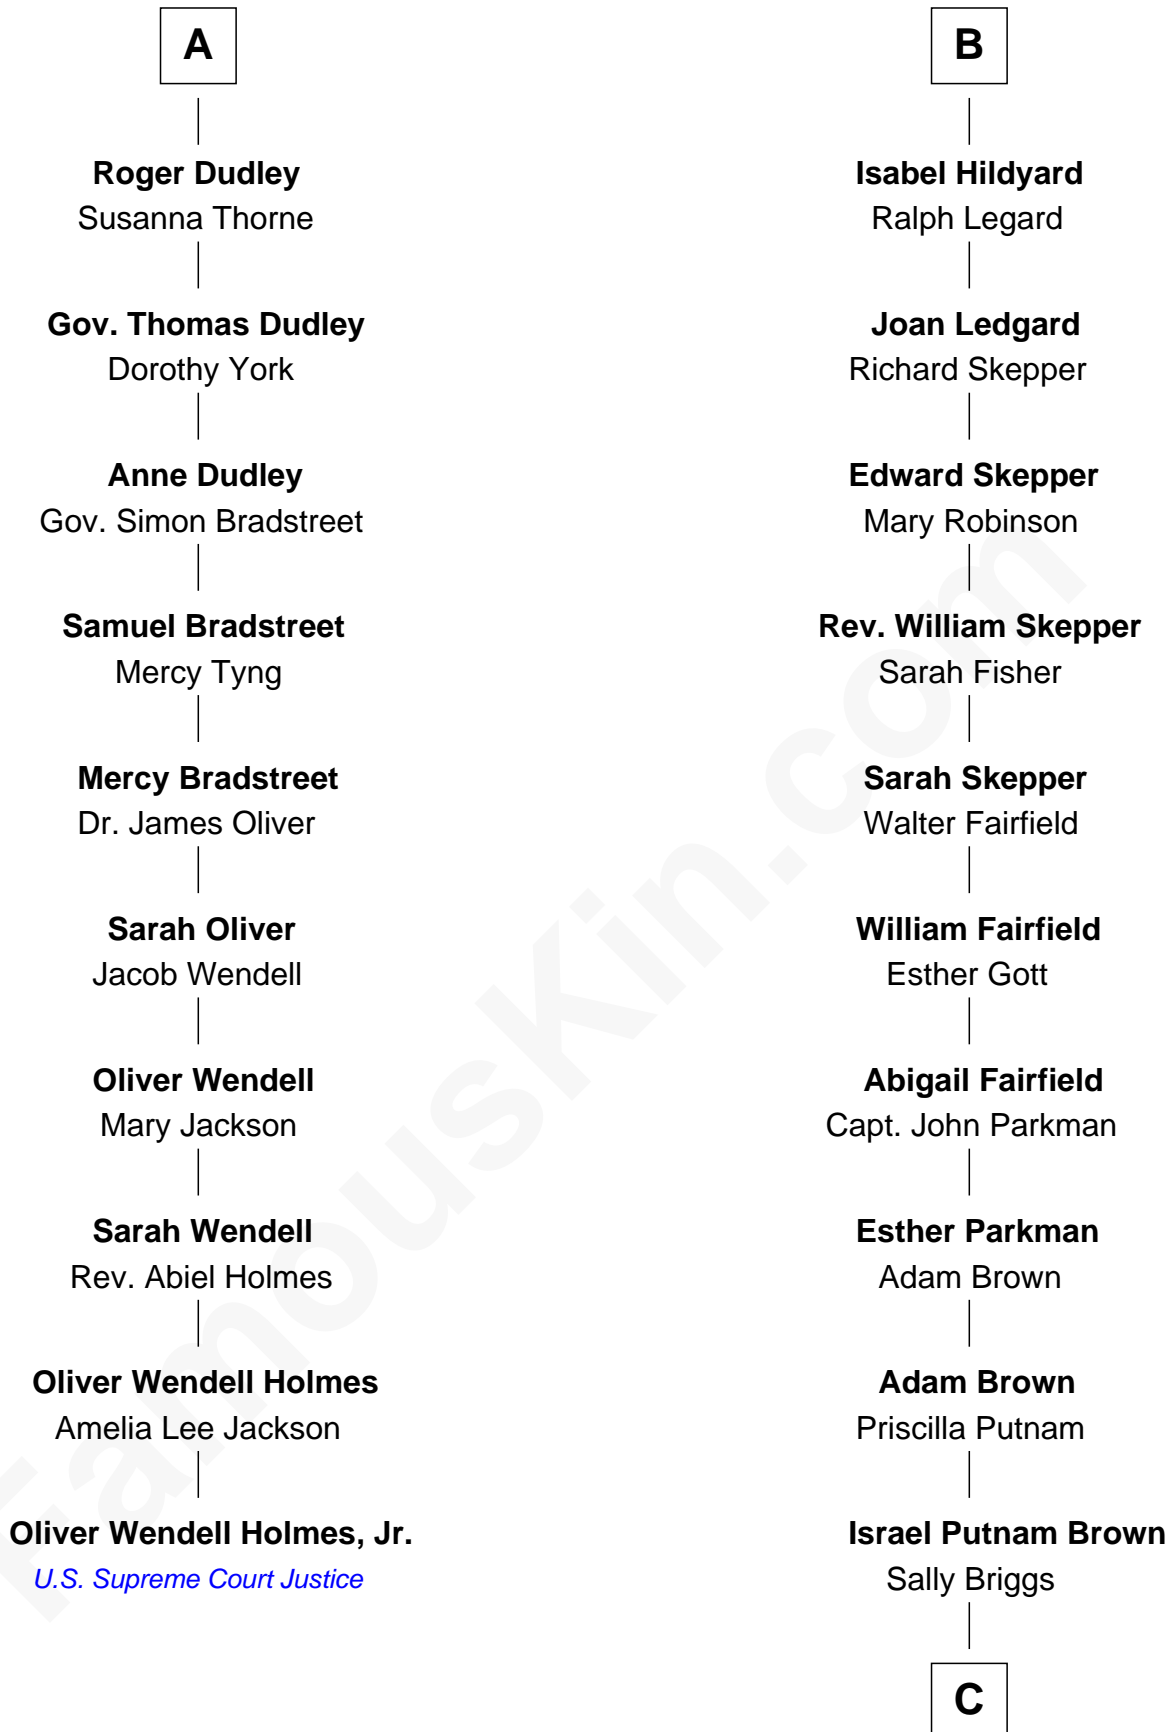

FamousKin.com
Relationship Chart of
Oliver Wendell Holmes, Jr.
U.S. Supreme Court Justice

16th cousin 4 times removed of

Calvin Coolidge
30th U.S. President

Edward III, King of England
 Philippa of Hainault

C

|
Sally Briggs Brown
Israel Chase Brewer

|
Sarah Almeda Brewer
Calvin Galusha Coolidge

|
Col. John Calvin Coolidge
Victoria Josephine Moor

|
Calvin Coolidge
30th U.S. President

FamousKin.com