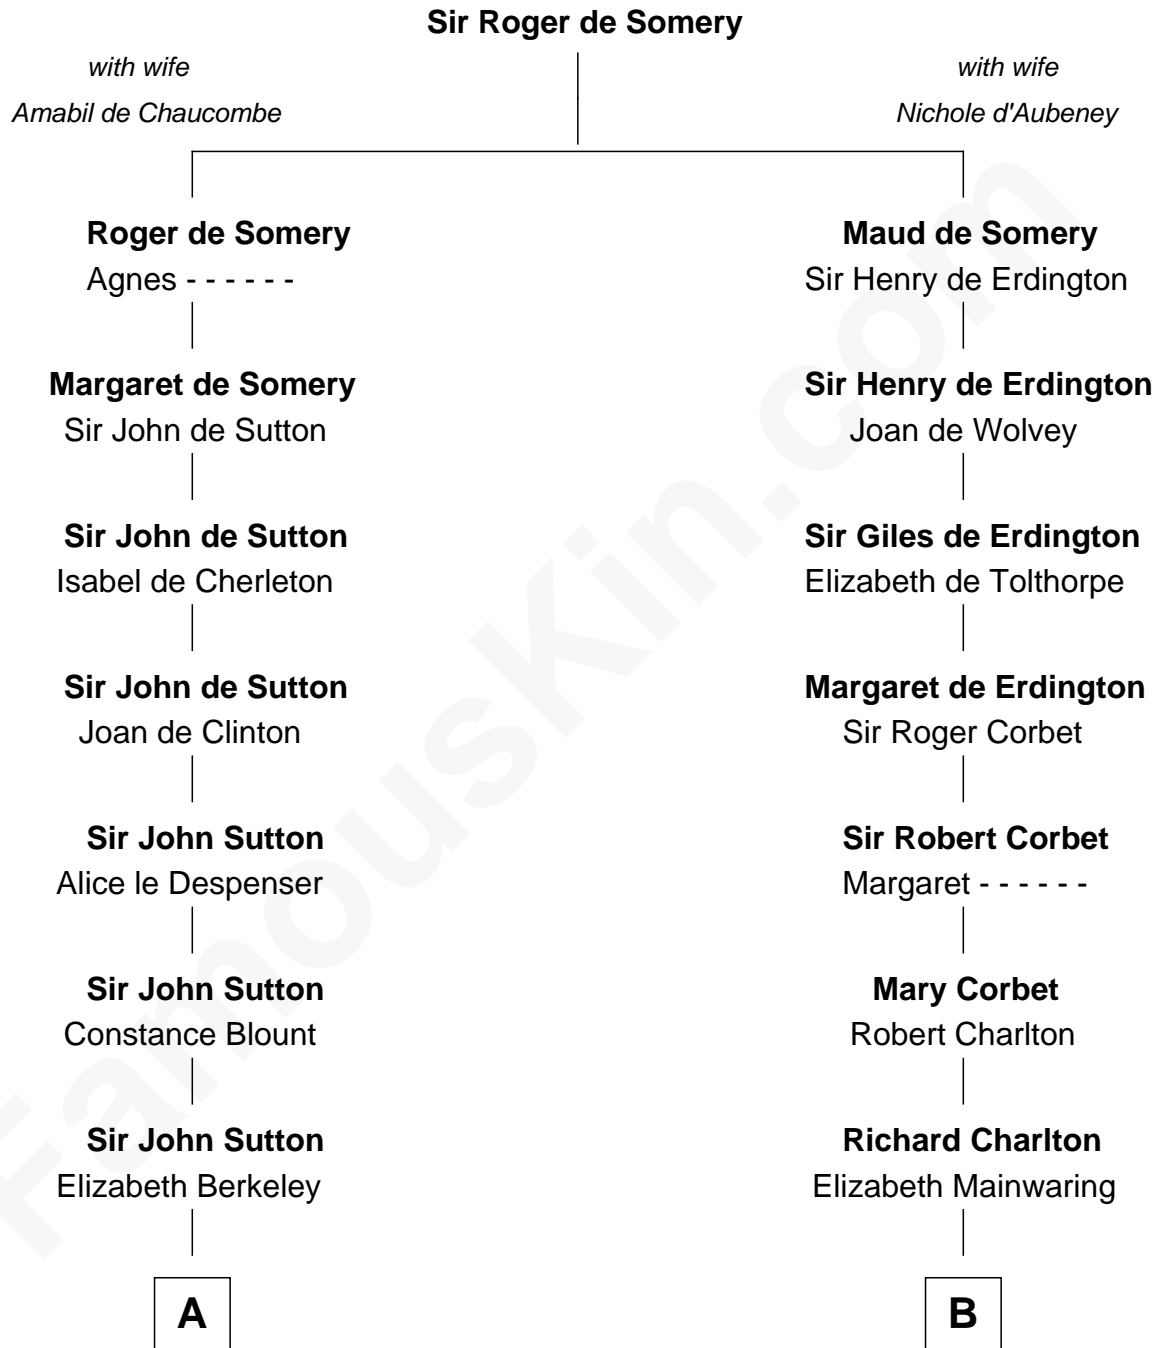

**FamousKin.com**  
**Relationship Chart of**  
**Oliver Wendell Holmes, Jr.**  
*U.S. Supreme Court Justice*

**19th cousin 1 time removed of**  
**Norman Rockwell**  
*American Artist*

**C**

**Oliver Wendell**

Mary Jackson

**Sarah Wendell**

Rev. Abiel Holmes

**Oliver Wendell Holmes**

Amelia Lee Jackson

**Oliver Wendell Holmes, Jr.**

*U.S. Supreme Court Justice*

**D**