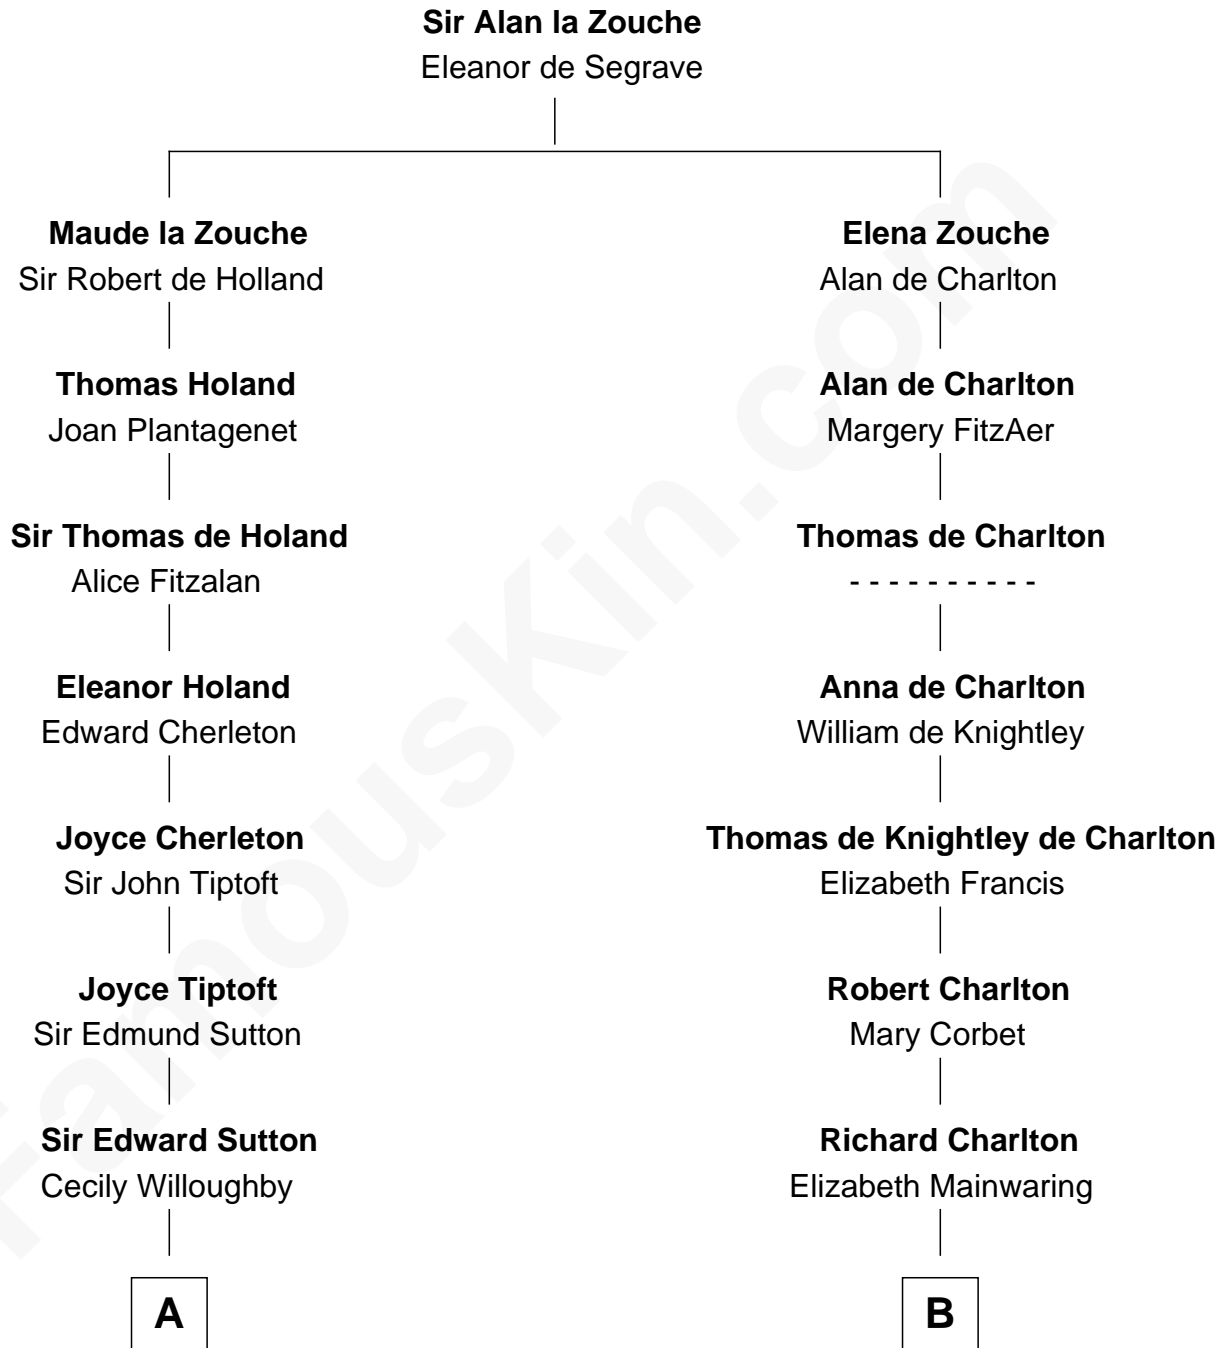

**FamousKin.com**  
**Relationship Chart of**  
**Oliver Wendell Holmes, Jr.**  
*U.S. Supreme Court Justice*

18th cousin 1 time removed of

**Norman Rockwell**  
*American Artist*

**C**

**Oliver Wendell Holmes**

Amelia Lee Jackson

**Oliver Wendell Holmes, Jr.**

*U.S. Supreme Court Justice*

**D**

**John William Rockwell**

Phebe Boyce Waring

**Jarvis Waring Rockwell**

Anne Mary Hill

**Norman Rockwell**

*American Artist*

FamousKin.com