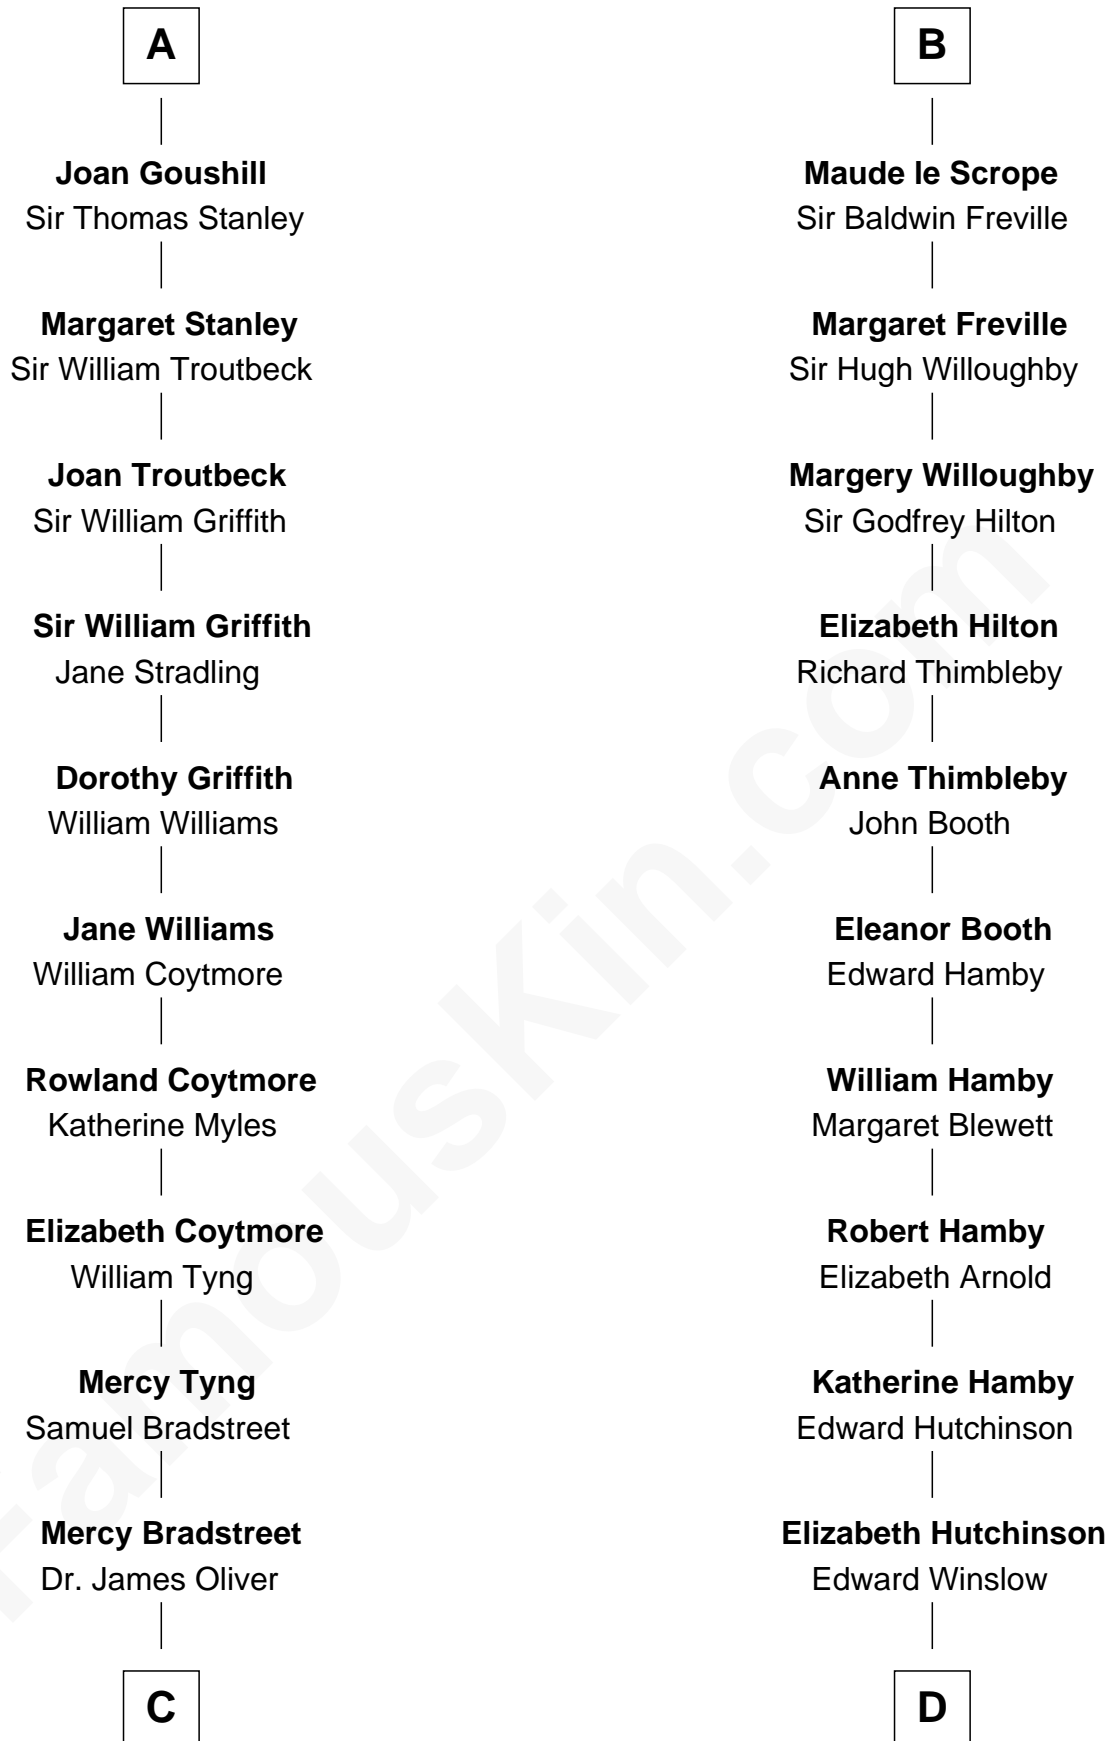

**FamousKin.com**  
**Relationship Chart of**  
**Oliver Wendell Holmes, Jr.**  
*U.S. Supreme Court Justice*

**20th cousin 1 time removed of**  
**Nicholas Gilman**  
*Signer of the U.S. Constitution*

**C**

**Sarah Oliver**  
Jacob Wendell

**Oliver Wendell**  
Mary Jackson

**Sarah Wendell**  
Rev. Abiel Holmes

**Oliver Wendell Holmes**  
Amelia Lee Jackson

**Oliver Wendell Holmes, Jr.**  
*U.S. Supreme Court Justice*