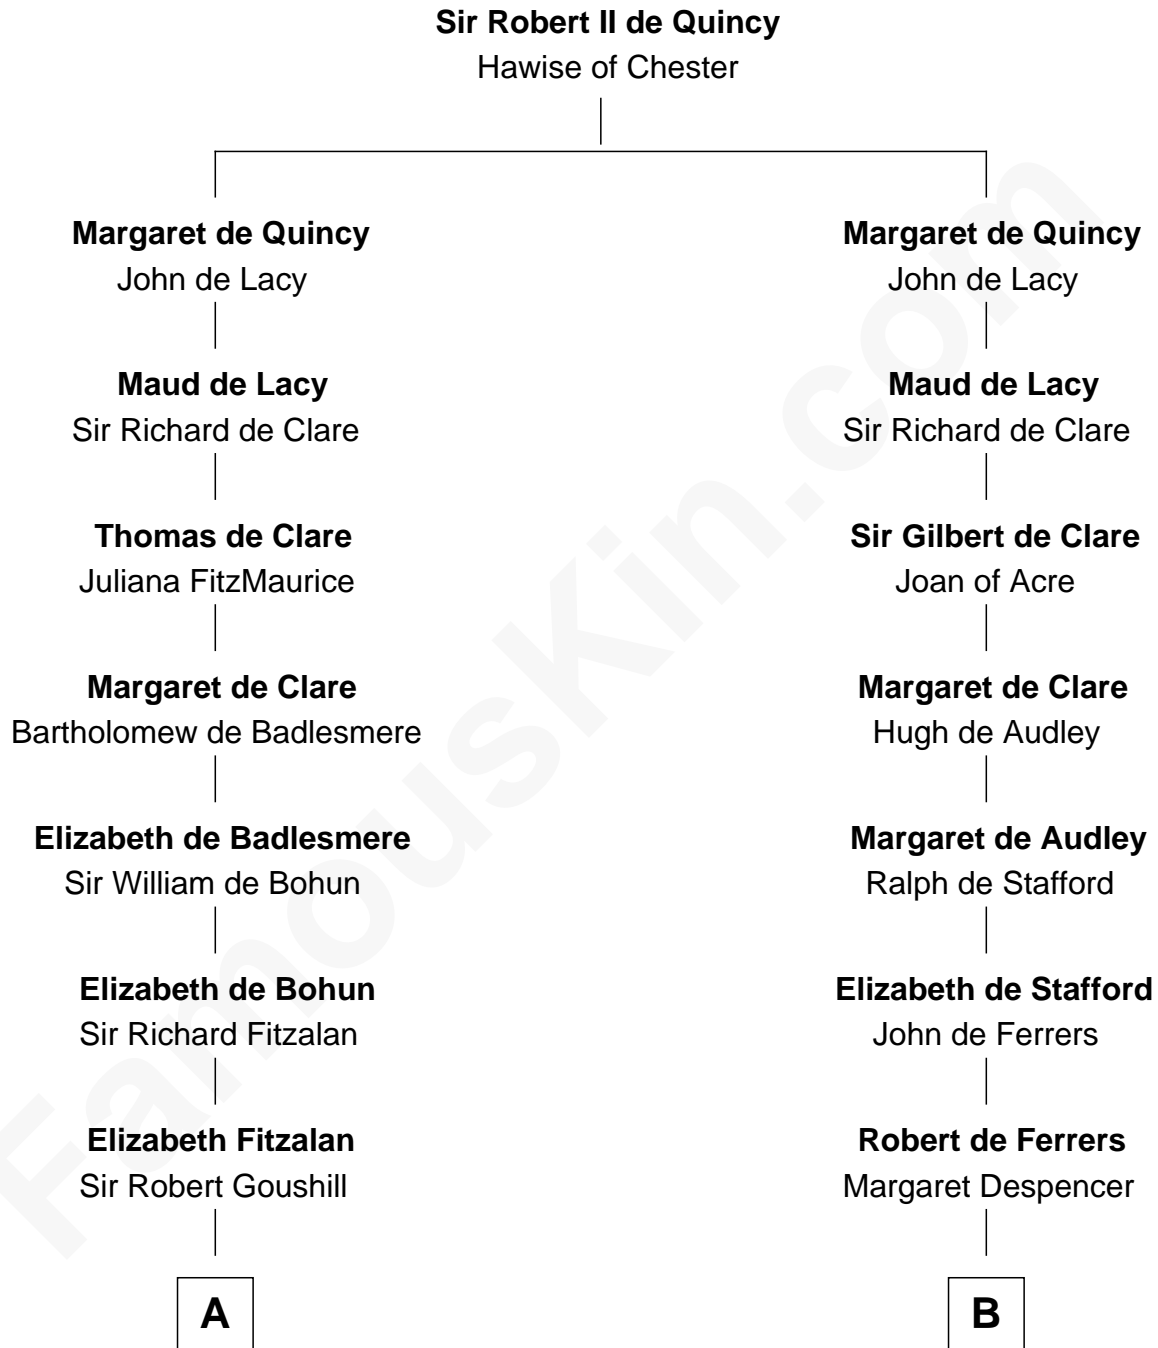

FamousKin.com
Relationship Chart of
Oliver Wendell Holmes, Jr.
U.S. Supreme Court Justice

20th cousin 1 time removed of
Nicholas Gilman
Signer of the U.S. Constitution

C

Sarah Oliver
Jacob Wendell

Oliver Wendell
Mary Jackson

Sarah Wendell
Rev. Abiel Holmes

Oliver Wendell Holmes
Amelia Lee Jackson

Oliver Wendell Holmes, Jr.
U.S. Supreme Court Justice

D

Anna Winslow
John Taylor

Rev. John Taylor
Elizabeth Rogers

Ann Taylor
Nicholas Gilman