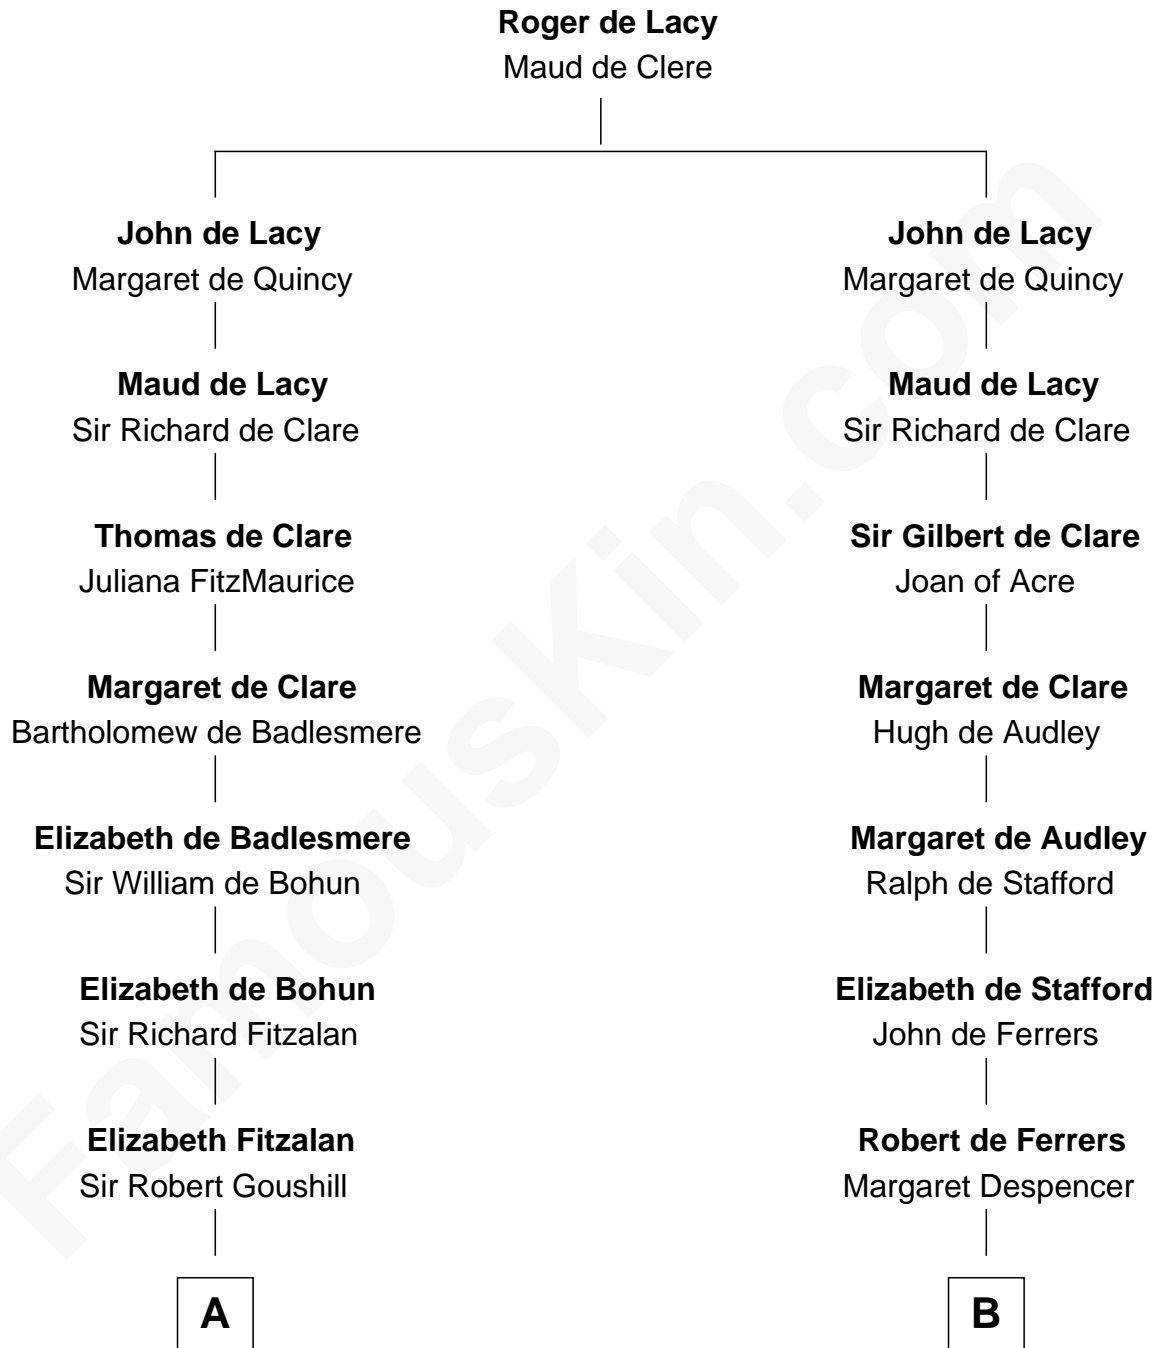

FamousKin.com
Relationship Chart of
Oliver Wendell Holmes, Jr.
U.S. Supreme Court Justice

20th cousin 1 time removed of
Nicholas Gilman
Signer of the U.S. Constitution

C

Sarah Oliver
Jacob Wendell

Oliver Wendell
Mary Jackson

Sarah Wendell
Rev. Abiel Holmes

Oliver Wendell Holmes
Amelia Lee Jackson

Oliver Wendell Holmes, Jr.
U.S. Supreme Court Justice

D

Anna Winslow
John Taylor

Rev. John Taylor
Elizabeth Rogers

Ann Taylor
Nicholas Gilman