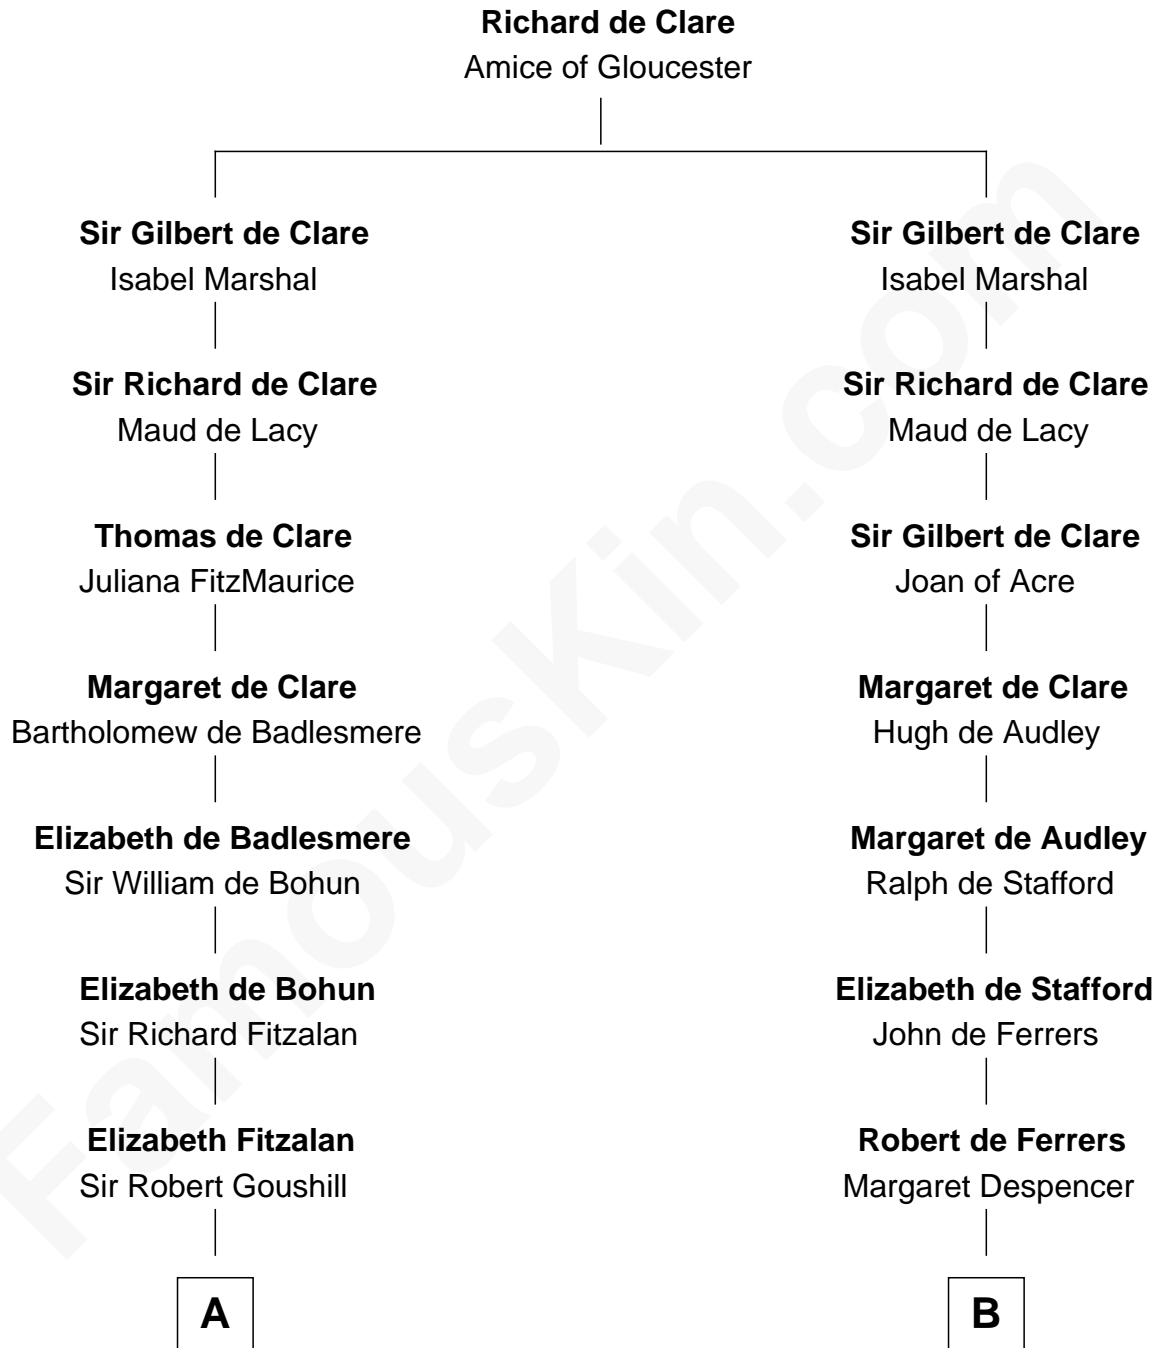

FamousKin.com
Relationship Chart of
Oliver Wendell Holmes, Jr.
U.S. Supreme Court Justice

20th cousin 1 time removed of
Nicholas Gilman
Signer of the U.S. Constitution

C

Sarah Oliver
Jacob Wendell

Oliver Wendell
Mary Jackson

Sarah Wendell
Rev. Abiel Holmes

Oliver Wendell Holmes
Amelia Lee Jackson

Oliver Wendell Holmes, Jr.
U.S. Supreme Court Justice

D

Anna Winslow
John Taylor

Rev. John Taylor
Elizabeth Rogers

Ann Taylor
Nicholas Gilman