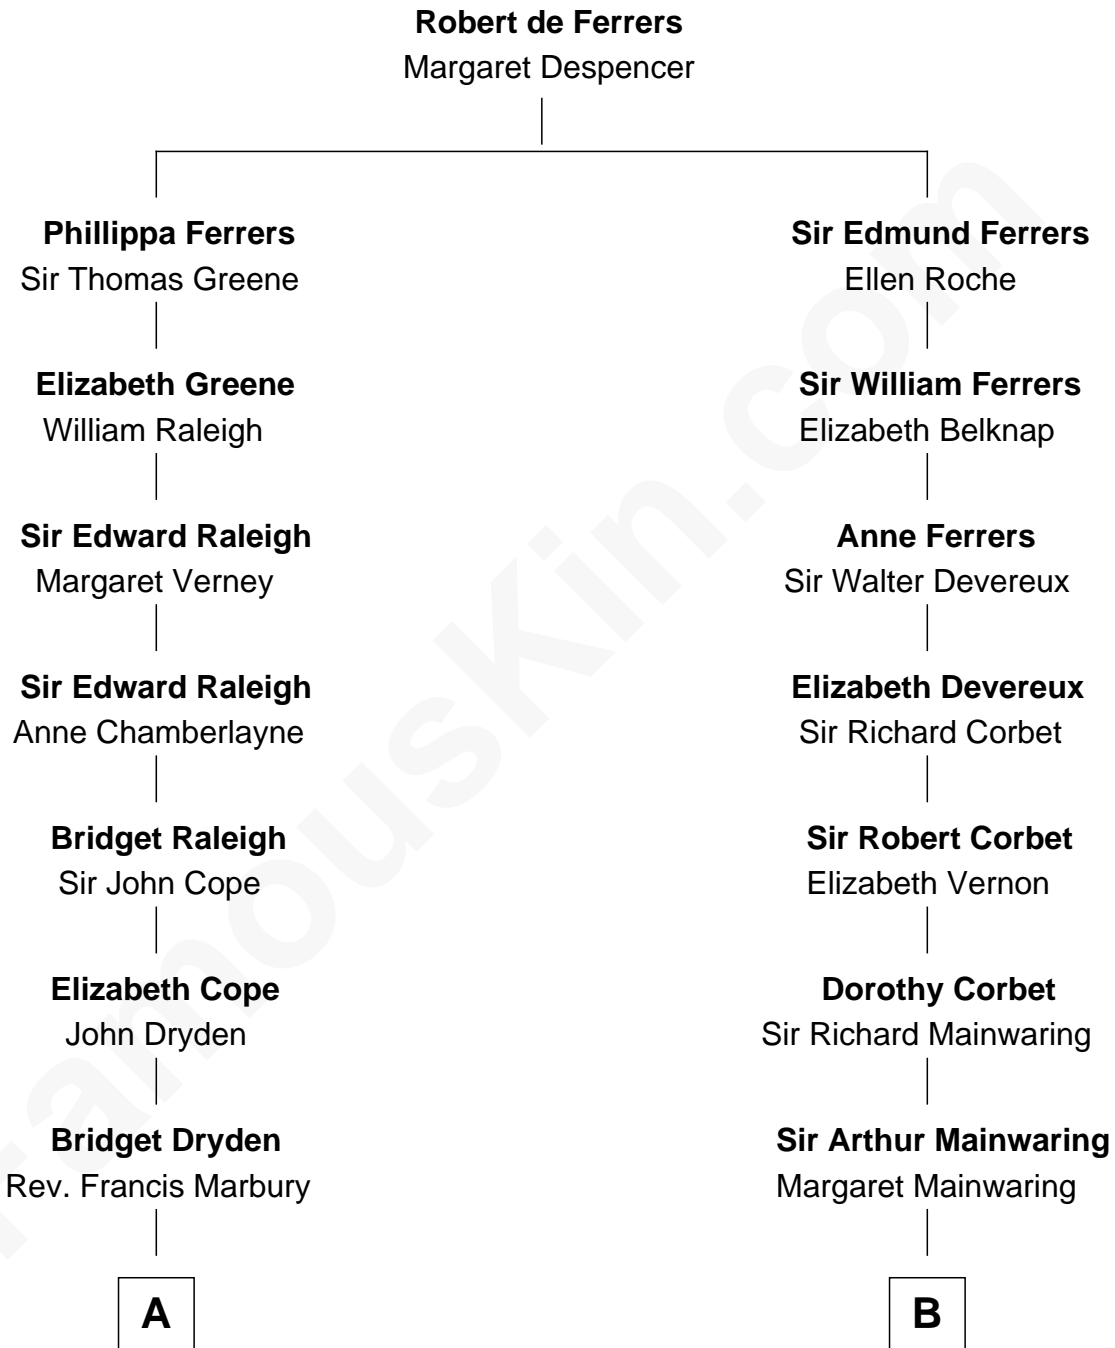

FamousKin.com
Relationship Chart of
Oliver Wendell Holmes, Jr.
U.S. Supreme Court Justice

16th cousin 5 times removed of

Richard Gere
Movie Actor

C

Julia Anne Hempstead

Elisha Thomas Tiffany

Nelson Leroy Tiffany

Evaline Harriet Williams

William Stanton Tiffany

Anna Rebecca Stevens

Doris Anna Tiffany

Homer George Gere

Richard Gere

Movie Actor