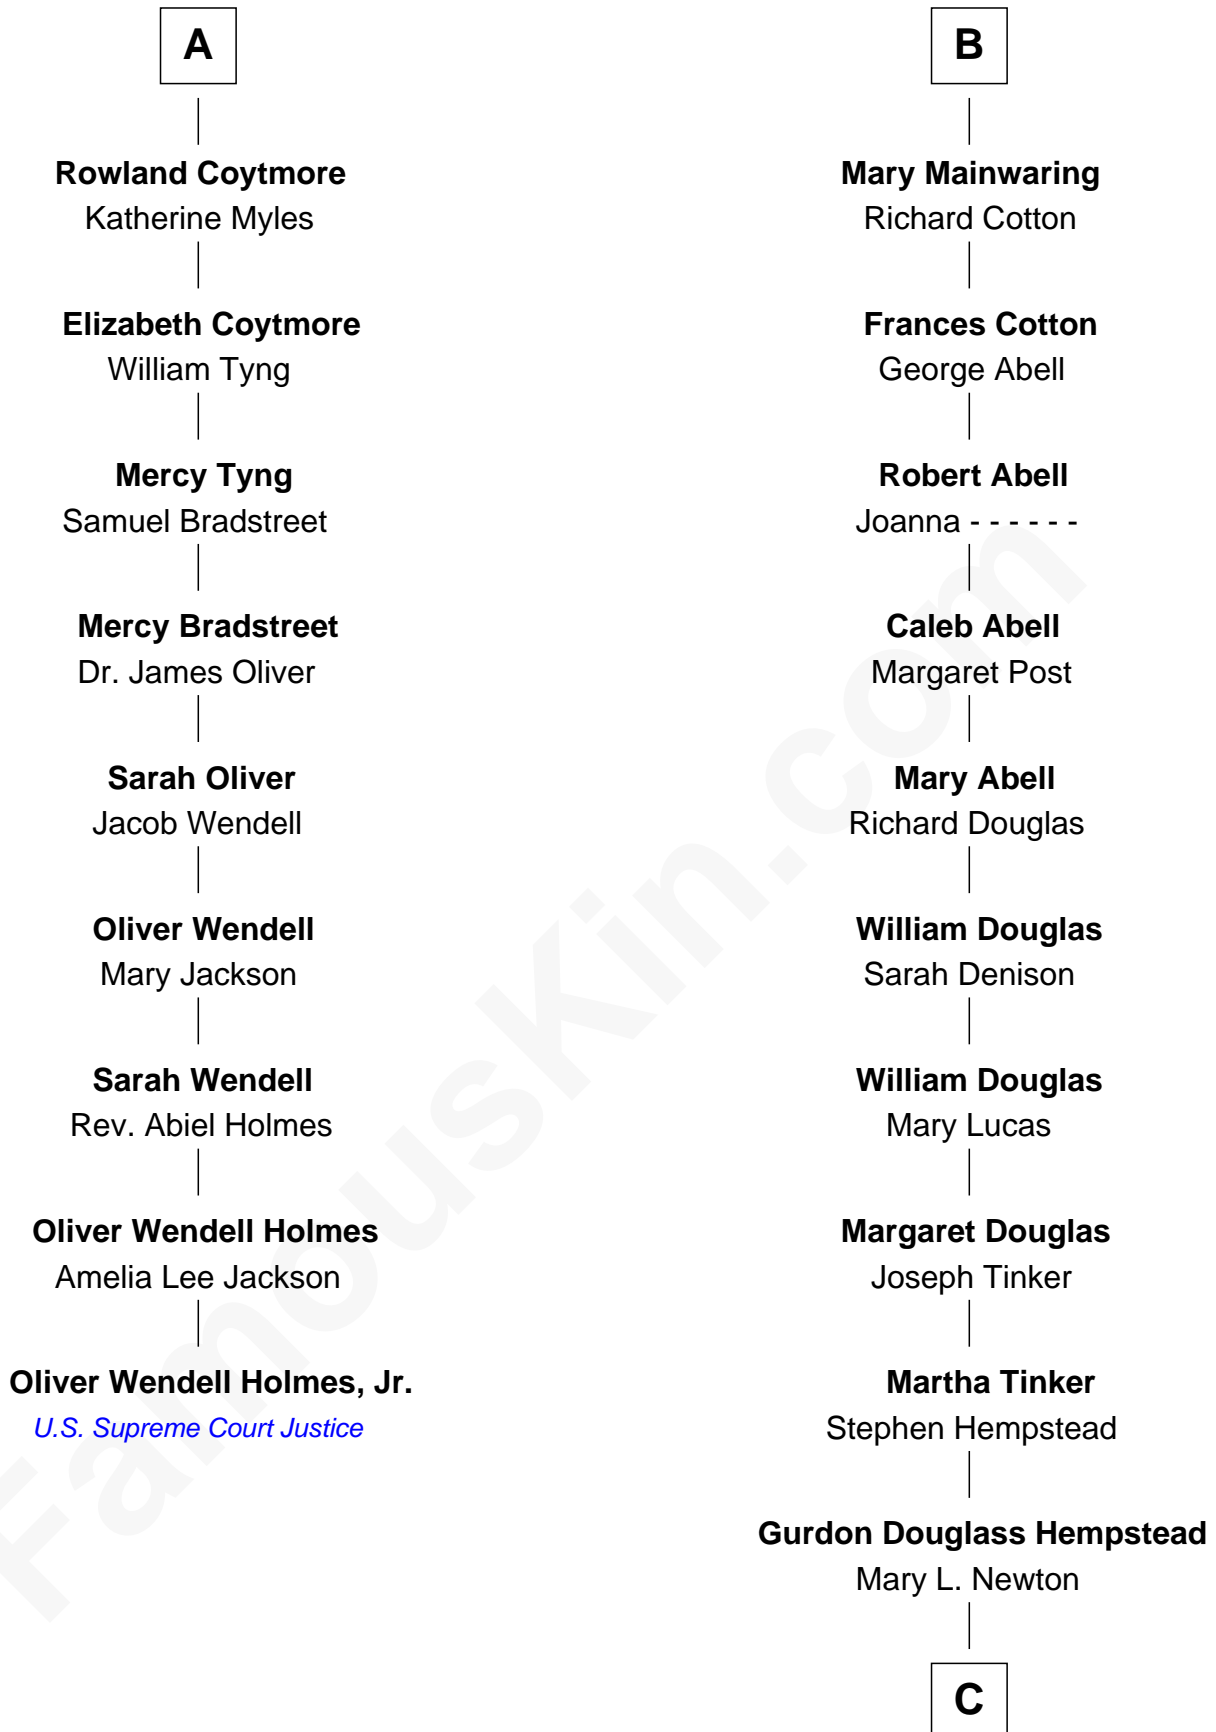

**FamousKin.com**  
**Relationship Chart of**  
**Oliver Wendell Holmes, Jr.**  
*U.S. Supreme Court Justice*

15th cousin 6 times removed of

**Richard Gere**  
*Movie Actor*

**Sir Richard Fitzalan**  
 Elizabeth de Bohun

C

**Julia Anne Hempstead**

Elisha Thomas Tiffany

**Nelson Leroy Tiffany**

Evaline Harriet Williams

**William Stanton Tiffany**

Anna Rebecca Stevens

**Doris Anna Tiffany**

Homer George Gere

**Richard Gere**

*Movie Actor*