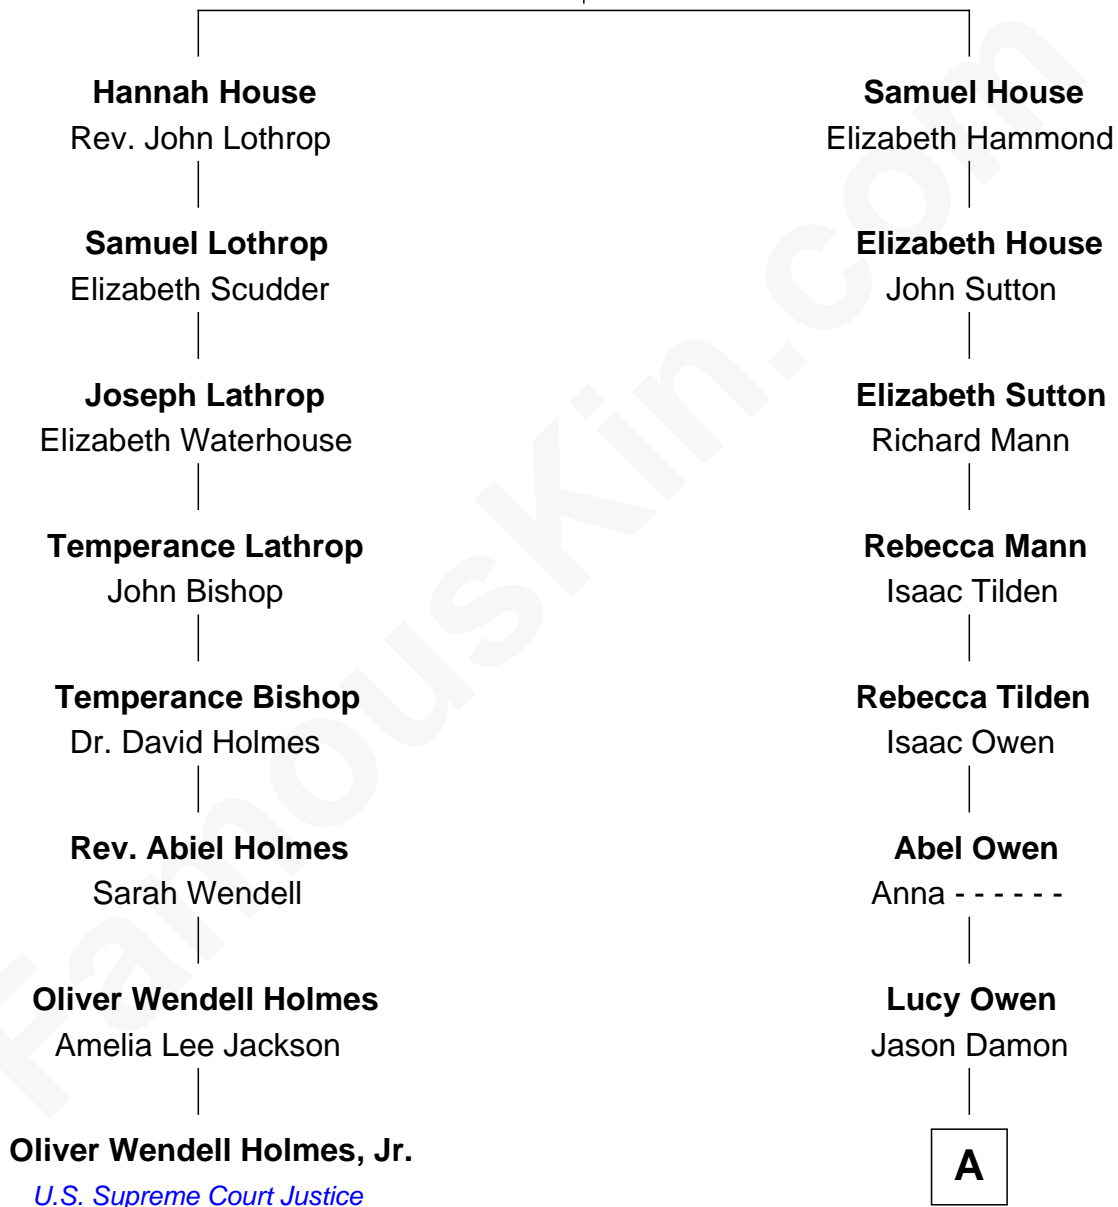

FamousKin.com
Relationship Chart of
Oliver Wendell Holmes, Jr.
U.S. Supreme Court Justice

7th cousin 5 times removed of

Matt Damon
Movie Actor

Rev. John House

Alice - - - - -

A

—
Edmund H. Damon

Sarah Hicks

—
Albert Nelson Damon

Hattie Salisbury

—
Alberth Howe Damon

Grace Henrietta Telfer

—
Albert Howe Damon

Roberta M. Fay

—
Kent Telfer Damon

Nancy June Carlsson-Paige