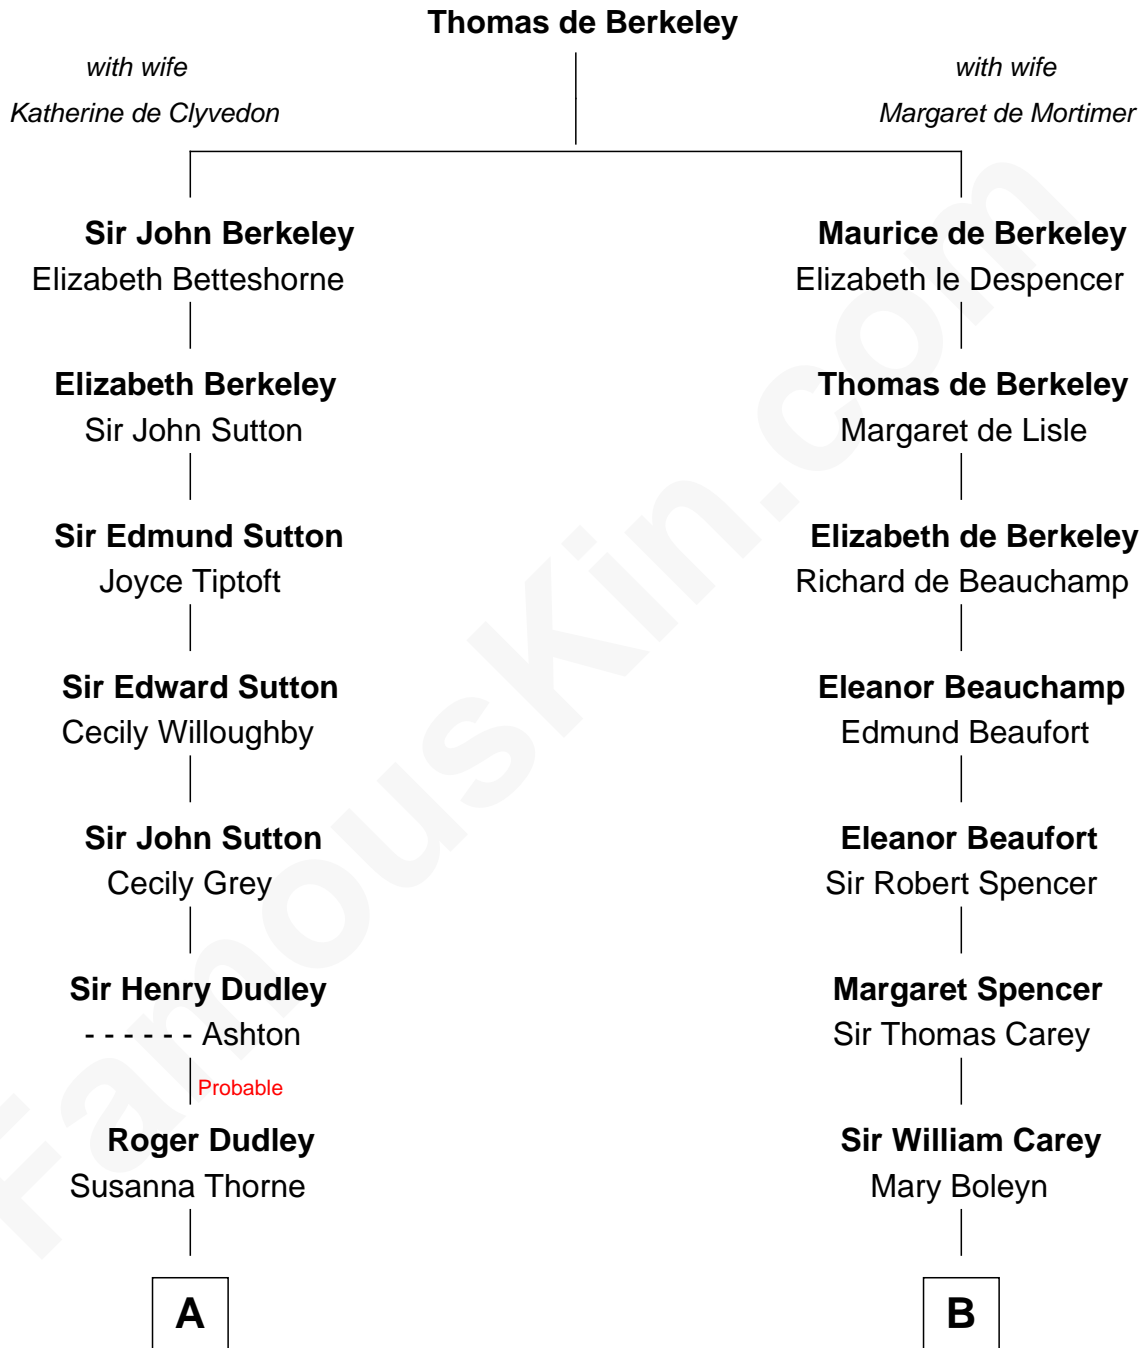

**FamousKin.com**  
**Relationship Chart of**  
**Oliver Wendell Holmes, Jr.**  
*U.S. Supreme Court Justice*

15th cousin 4 times removed of

**Liz Claiborne**

*Fashion Designer and Founder of Liz Claiborne Inc.*

**C**

—  
**Fernand Claiborne**  
Marie Louise Villeré

—  
**Omer Villere Claiborne**  
Carolyn Louise Fenner

—  
**Liz Claiborne**  
*Found of Liz Claiborne Inc.*

FamousKin.com