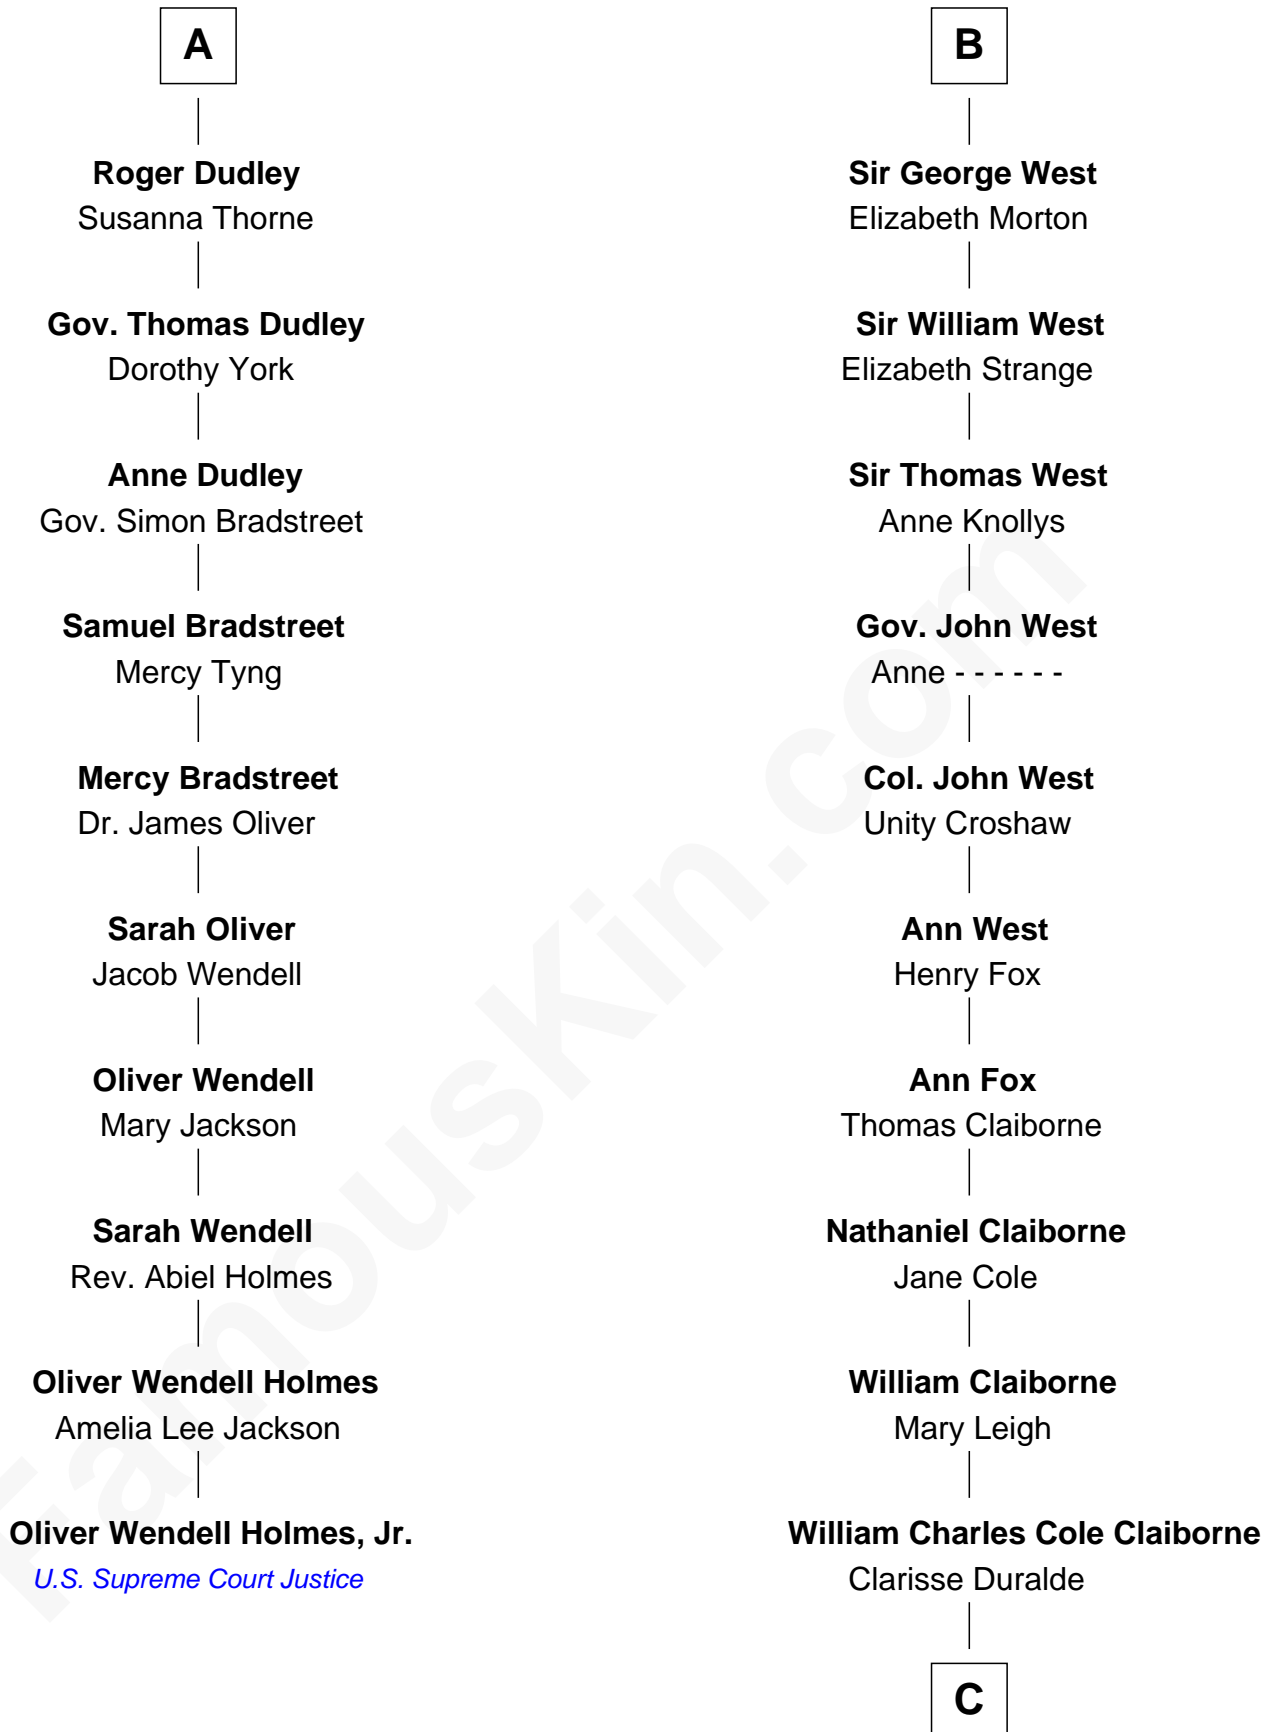

FamousKin.com
Relationship Chart of
Oliver Wendell Holmes, Jr.
U.S. Supreme Court Justice

16th cousin 4 times removed of

Liz Claiborne

Fashion Designer and Founder of Liz Claiborne Inc.

C

William Charles Cole Claiborne

Louise de Balathier

Fernand Claiborne

Marie Louise Villeré

Omer Villere Claiborne

Carolyn Louise Fenner

Liz Claiborne

Found of Liz Claiborne Inc.

FamousKin.com