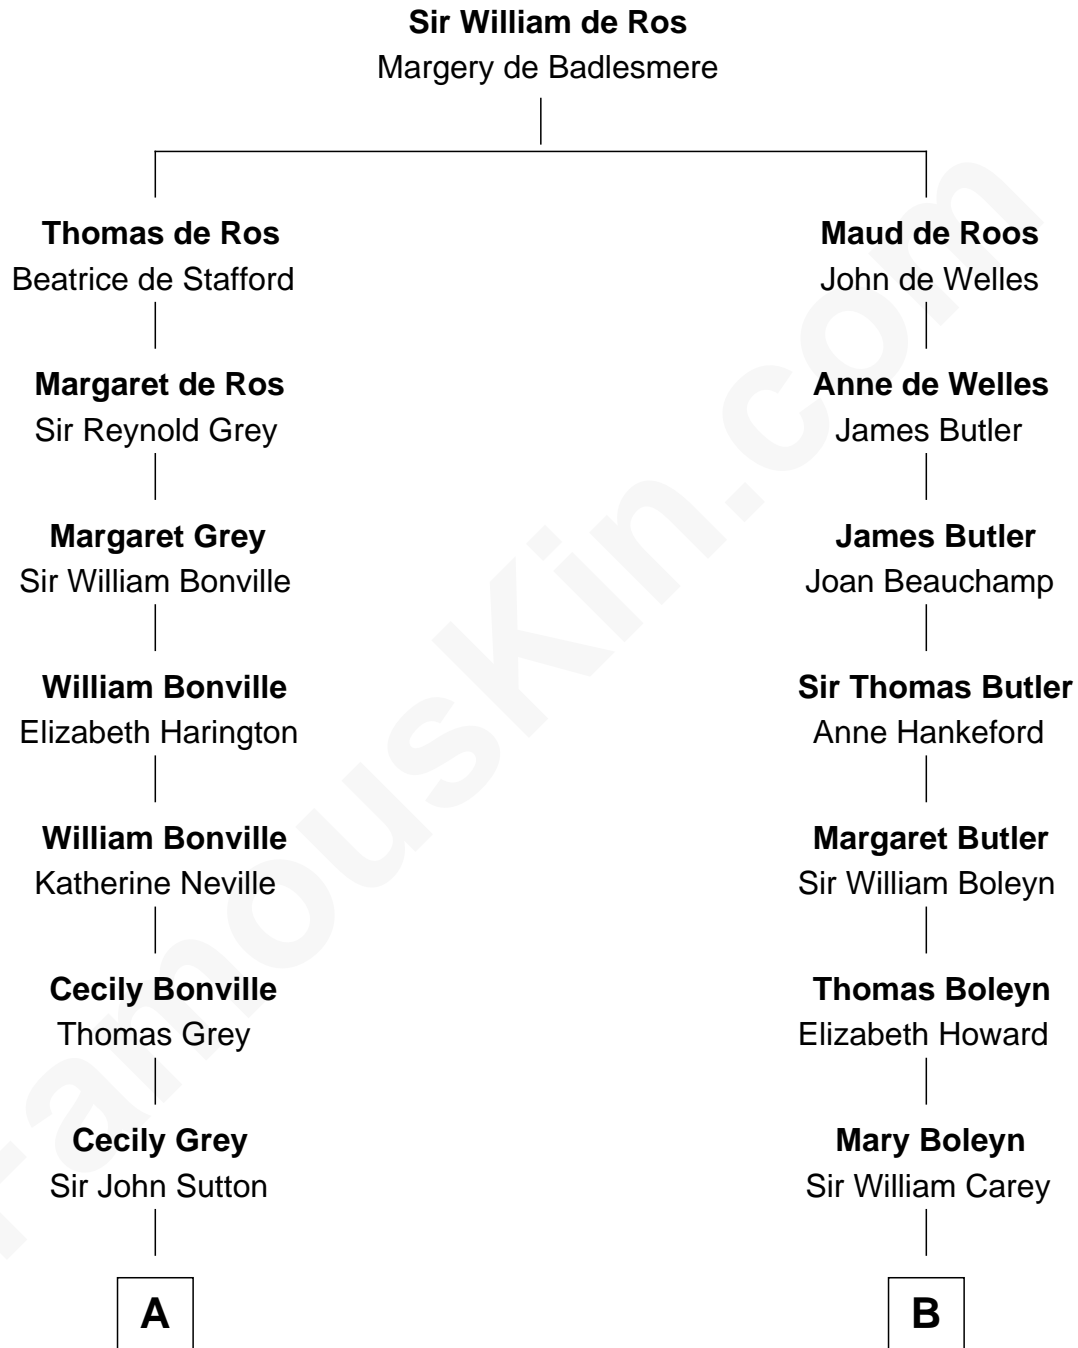

FamousKin.com
Relationship Chart of
Oliver Wendell Holmes, Jr.
U.S. Supreme Court Justice

17th cousin 2 times removed of

Liz Claiborne

Fashion Designer and Founder of Liz Claiborne Inc.

C

—
Fernand Claiborne
Marie Louise Villeré

—
Omer Villere Claiborne
Carolyn Louise Fenner

—
Liz Claiborne
Found of Liz Claiborne Inc.

FamousKin.com