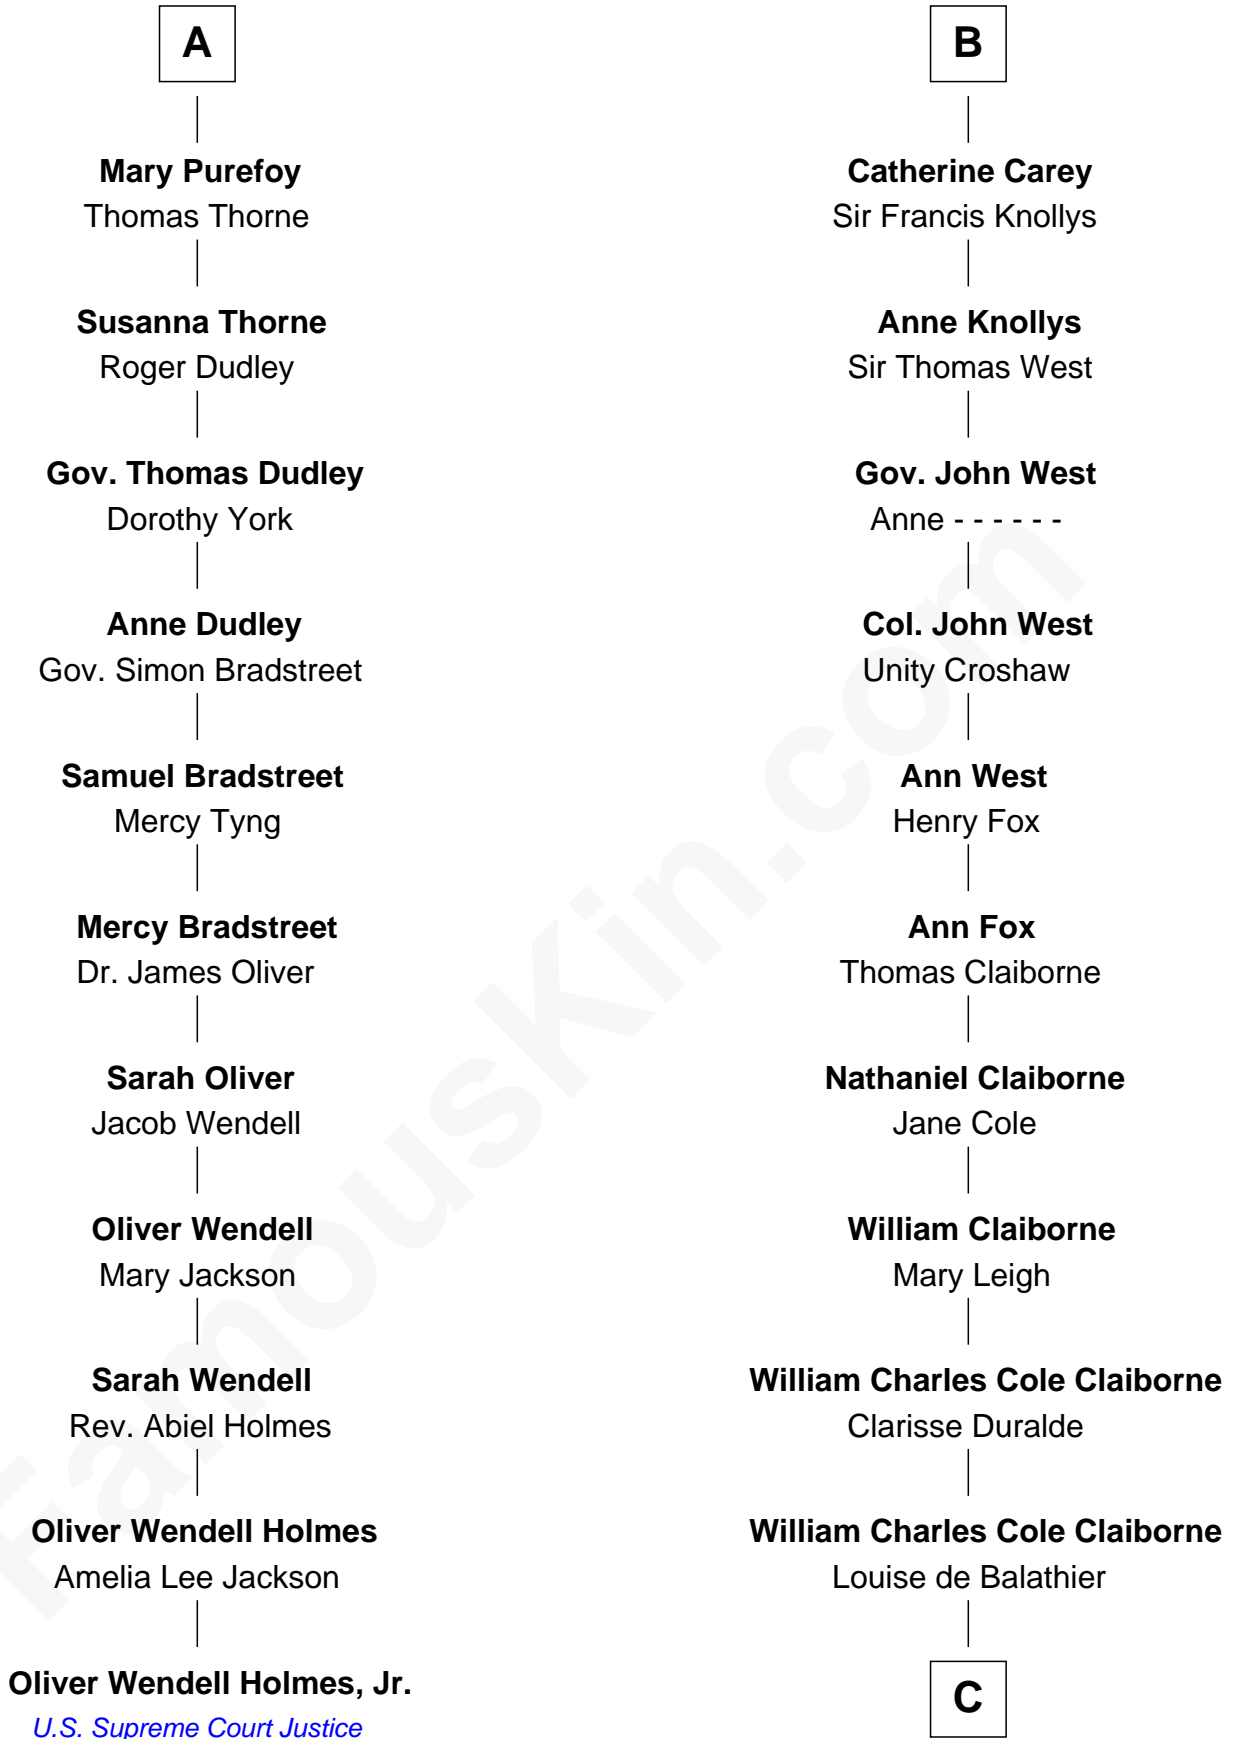

**FamousKin.com**  
**Relationship Chart of**  
**Oliver Wendell Holmes, Jr.**  
*U.S. Supreme Court Justice*

**17th cousin 2 times removed of**

**Liz Claiborne**

*Fashion Designer and Founder of Liz Claiborne Inc.*

**Sir John Howard**

Alice de Bois

**C**

—  
**Fernand Claiborne**  
Marie Louise Villeré

—  
**Omer Villere Claiborne**  
Carolyn Louise Fenner

—  
**Liz Claiborne**  
*Found of Liz Claiborne Inc.*

FamousKin.com