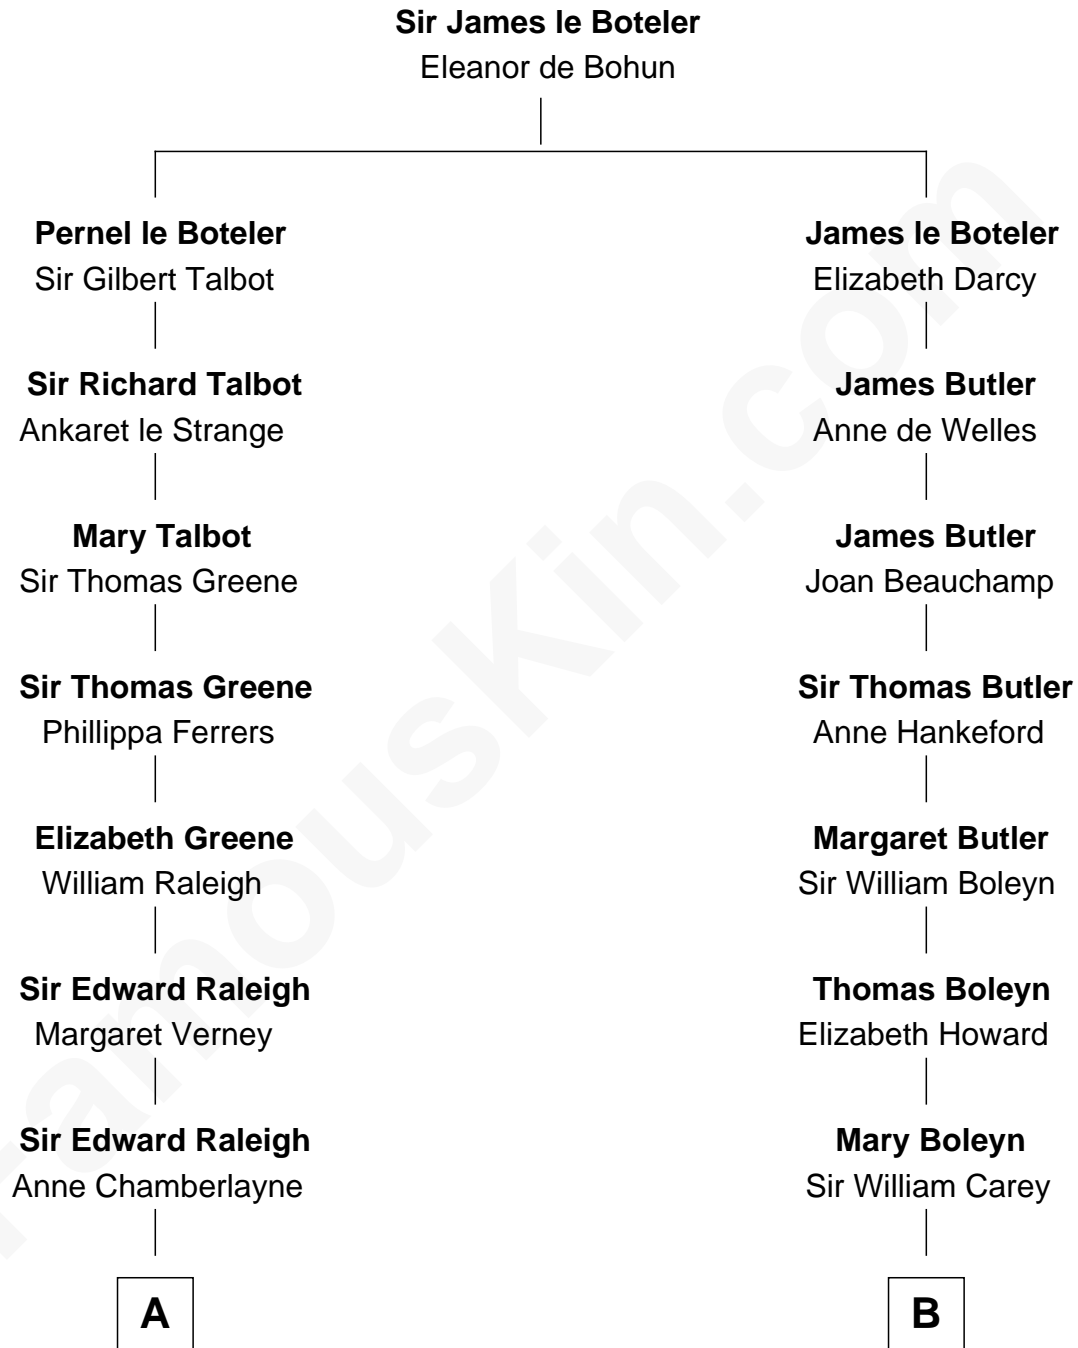

FamousKin.com
Relationship Chart of
Oliver Wendell Holmes, Jr.
U.S. Supreme Court Justice

19th cousin of

Liz Claiborne

Fashion Designer and Founder of Liz Claiborne Inc.

C

Charles Jackson
Frances Cabot

Amelia Lee Jackson
Oliver Wendell Holmes

Oliver Wendell Holmes, Jr.
U.S. Supreme Court Justice

D

Fernand Claiborne
Marie Louise Villeré

Omer Villere Claiborne
Carolyn Louise Fenner

Liz Claiborne
Found of Liz Claiborne Inc.

FamousKin.com