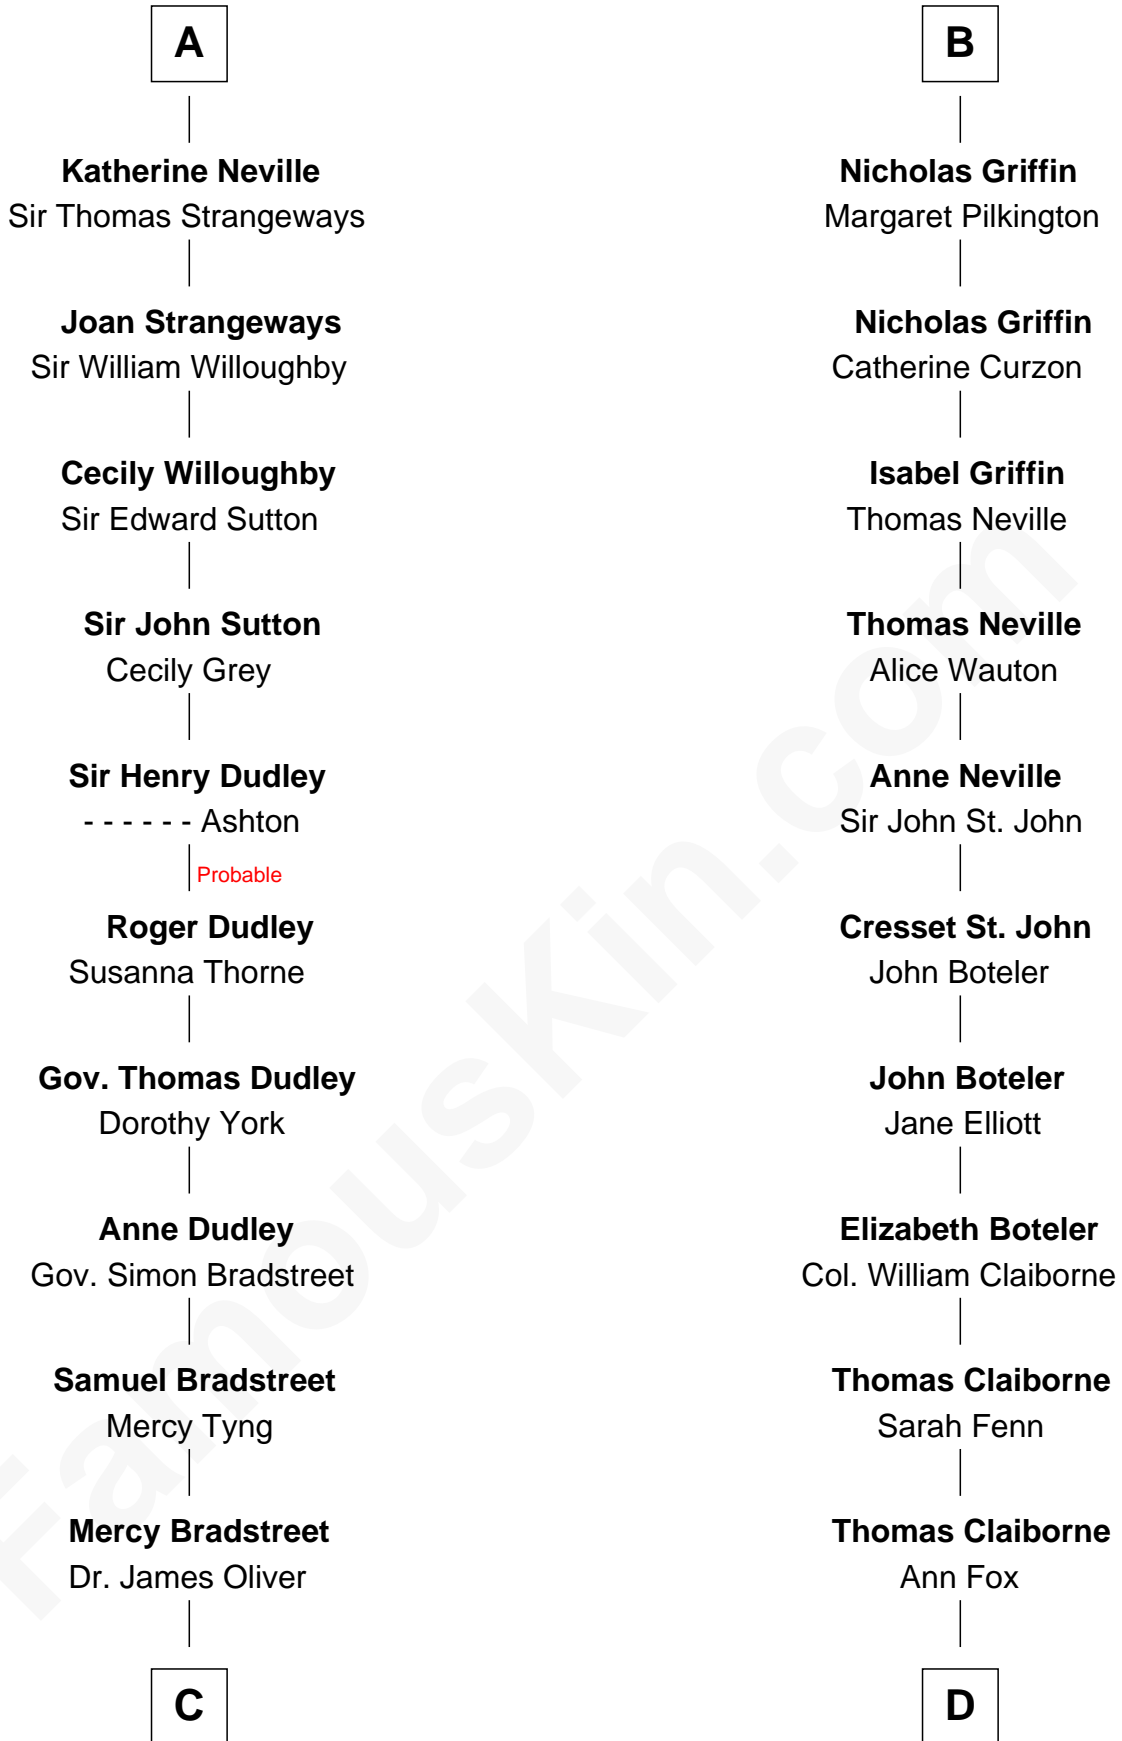

FamousKin.com
Relationship Chart of
Oliver Wendell Holmes, Jr.
U.S. Supreme Court Justice

19th cousin 2 times removed of
William C. C. Claiborne
1st Governor of Louisiana

C

Sarah Oliver
Jacob Wendell

Oliver Wendell
Mary Jackson

Sarah Wendell
Rev. Abiel Holmes

Oliver Wendell Holmes
Amelia Lee Jackson

Oliver Wendell Holmes, Jr.
U.S. Supreme Court Justice

D

Nathaniel Claiborne
Jane Cole

William Claiborne
Mary Leigh

William C. C. Claiborne
1st Governor of Louisiana