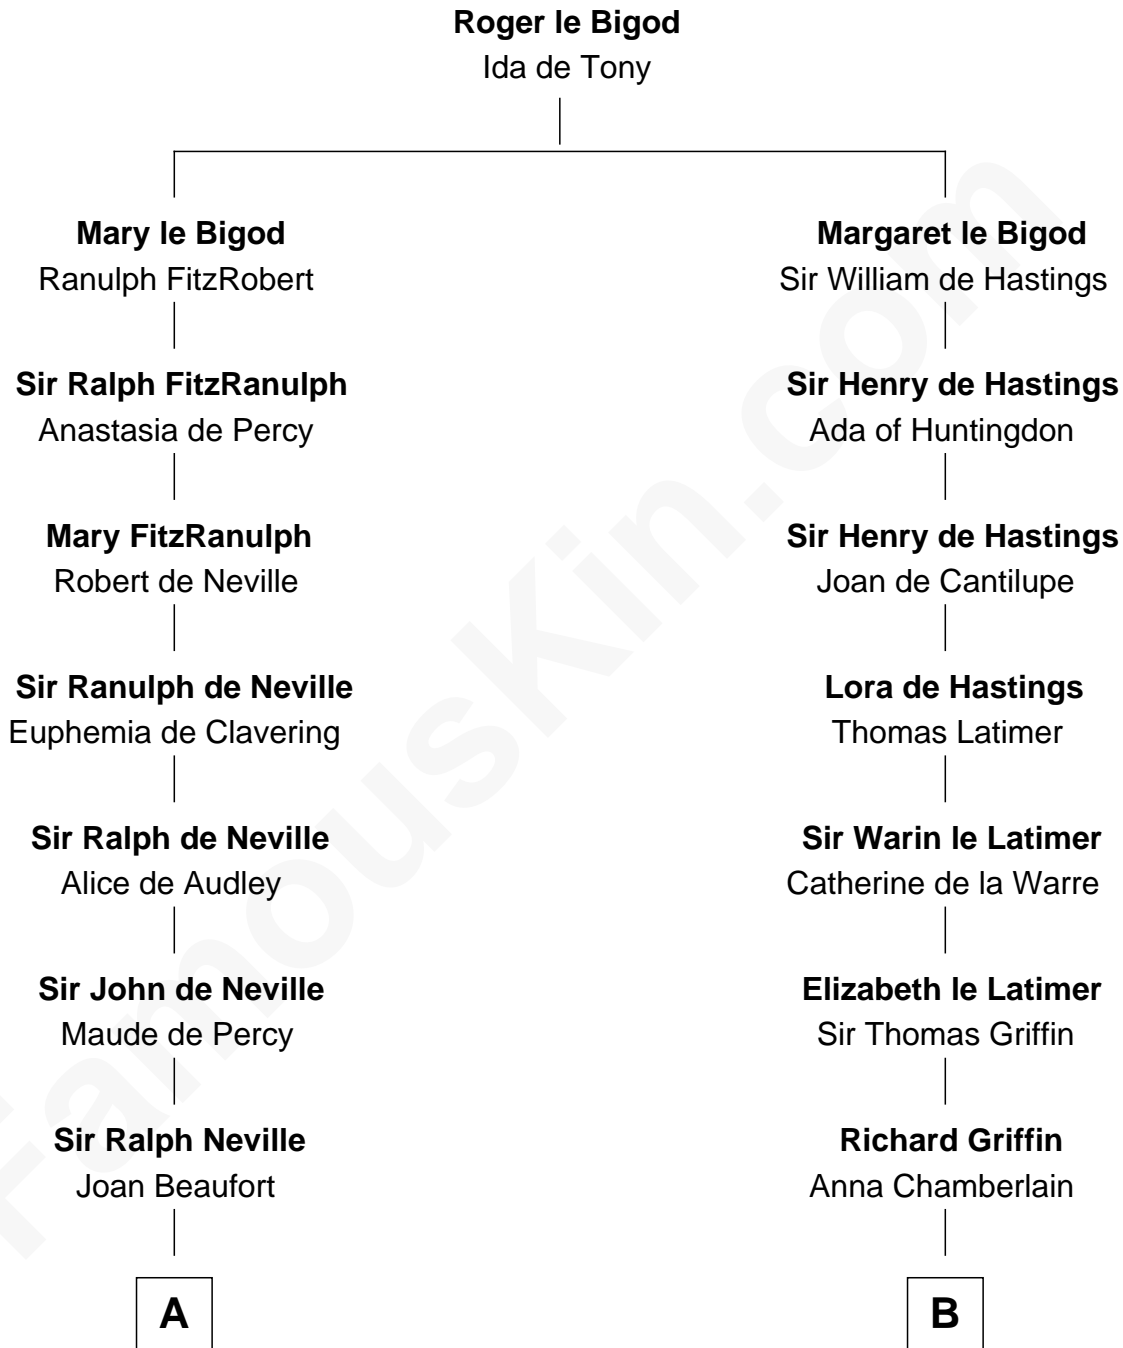

FamousKin.com
Relationship Chart of
Oliver Wendell Holmes, Jr.
U.S. Supreme Court Justice

19th cousin 2 times removed of
William C. C. Claiborne
1st Governor of Louisiana

C

Sarah Oliver
Jacob Wendell

Oliver Wendell
Mary Jackson

Sarah Wendell
Rev. Abiel Holmes

Oliver Wendell Holmes
Amelia Lee Jackson

Oliver Wendell Holmes, Jr.
U.S. Supreme Court Justice

D

Nathaniel Claiborne
Jane Cole

William Claiborne
Mary Leigh

William C. C. Claiborne
1st Governor of Louisiana