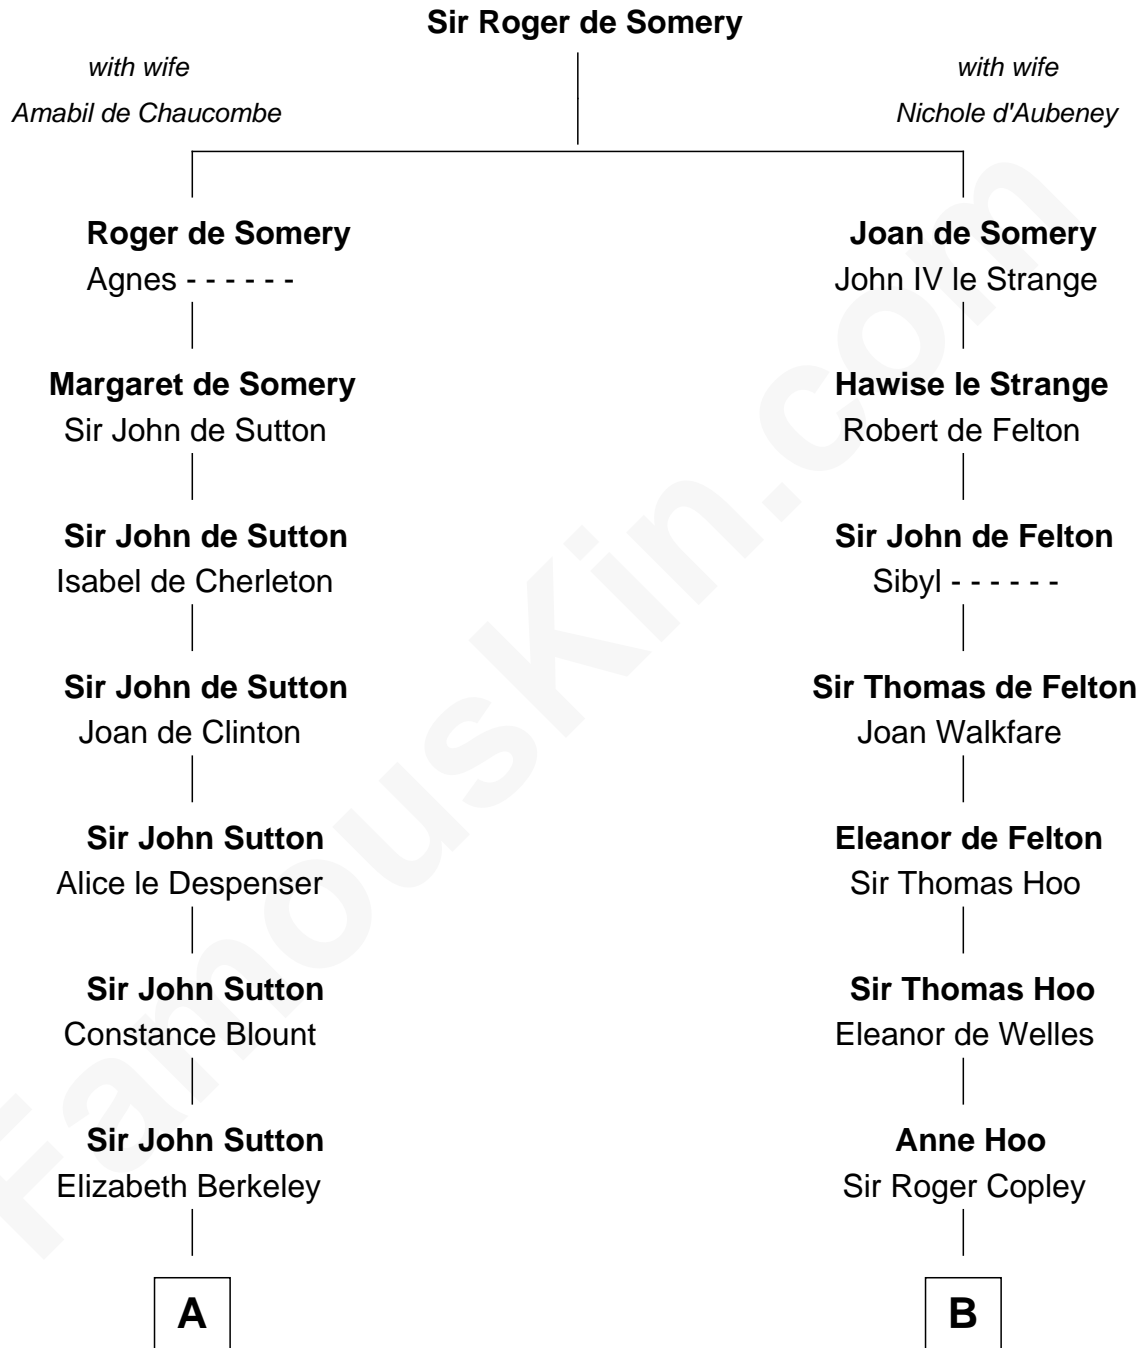

FamousKin.com
Relationship Chart of
Oliver Wendell Holmes, Jr.
U.S. Supreme Court Justice

17th cousin 3 times removed of
William C. C. Claiborne
1st Governor of Louisiana

C

—
Oliver Wendell

Mary Jackson

—
Sarah Wendell

Rev. Abiel Holmes

—
Oliver Wendell Holmes

Amelia Lee Jackson

—
Oliver Wendell Holmes, Jr.

U.S. Supreme Court Justice

FamousKin.com