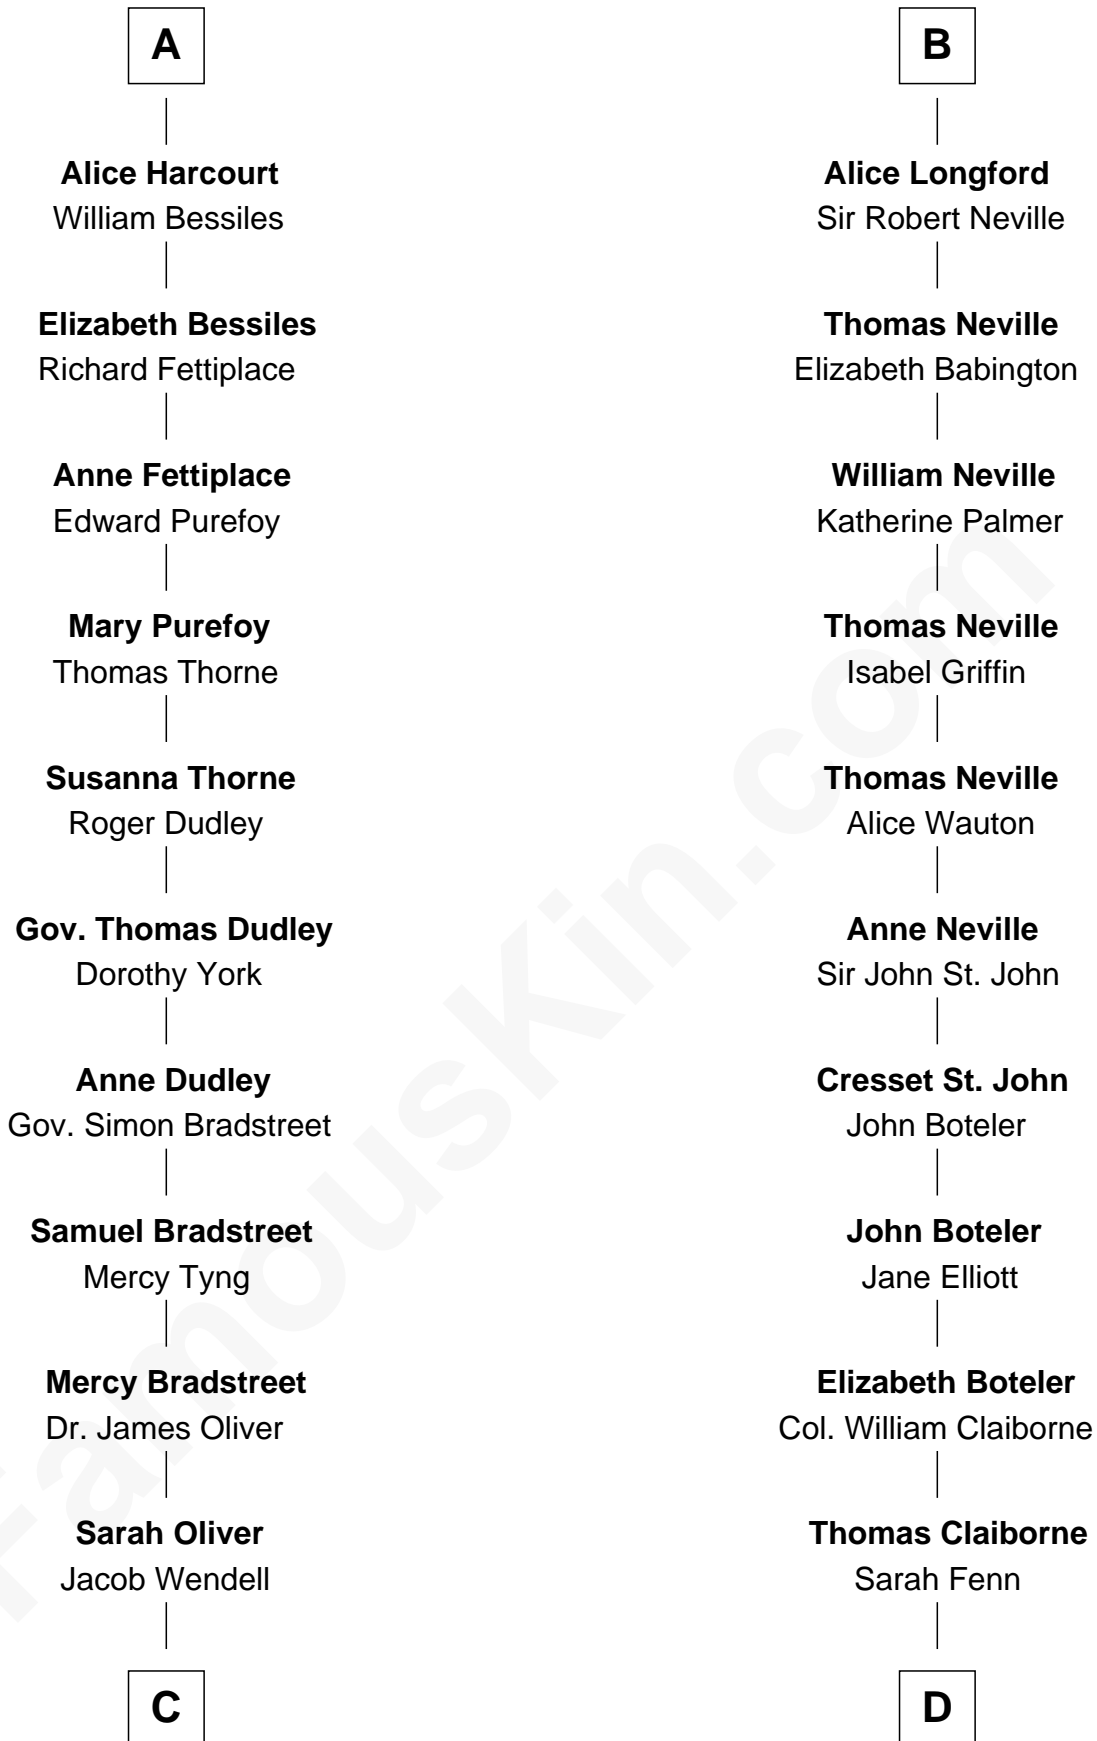

FamousKin.com
Relationship Chart of
Oliver Wendell Holmes, Jr.

U.S. Supreme Court Justice

20th cousin of

William C. C. Claiborne

1st Governor of Louisiana

Robert Fitzwalter

Rohese - - - - -

C

Oliver Wendell

Mary Jackson

Sarah Wendell

Rev. Abiel Holmes

Oliver Wendell Holmes

Amelia Lee Jackson

Oliver Wendell Holmes, Jr.

U.S. Supreme Court Justice