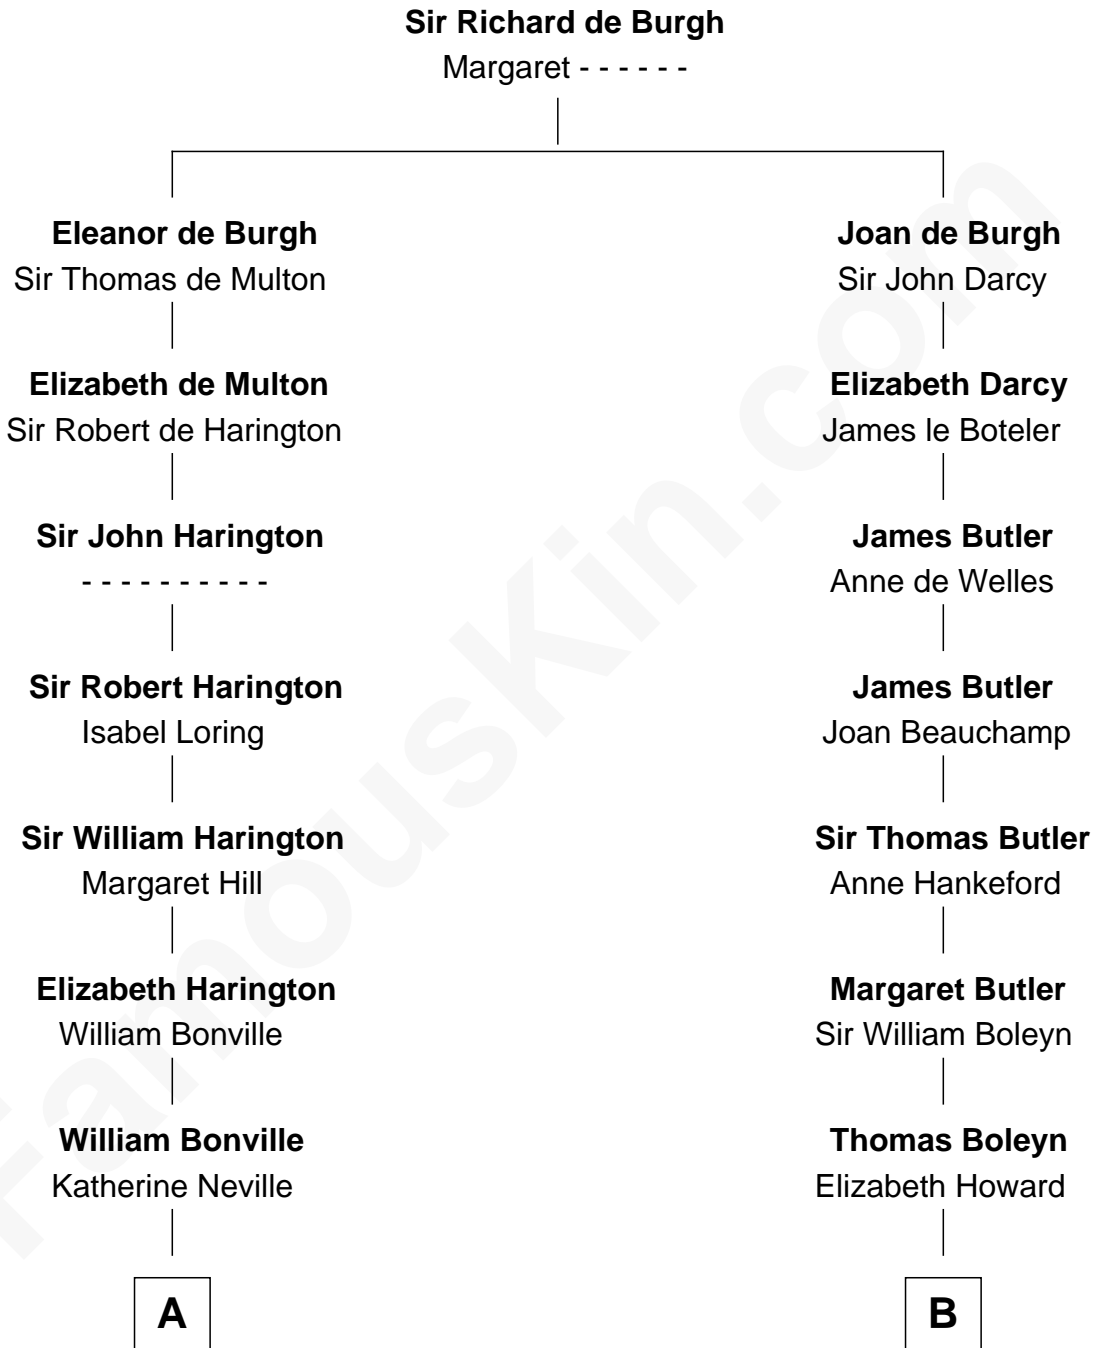

**FamousKin.com**  
**Relationship Chart of**  
**Oliver Wendell Holmes, Jr.**  
*U.S. Supreme Court Justice*

**16th cousin 3 times removed of**  
**William C. C. Claiborne**  
*1st Governor of Louisiana*

**C**

—  
**Sarah Wendell**  
Rev. Abiel Holmes

—  
**Oliver Wendell Holmes**  
Amelia Lee Jackson

—  
**Oliver Wendell Holmes, Jr.**  
*U.S. Supreme Court Justice*

FamousKin.com