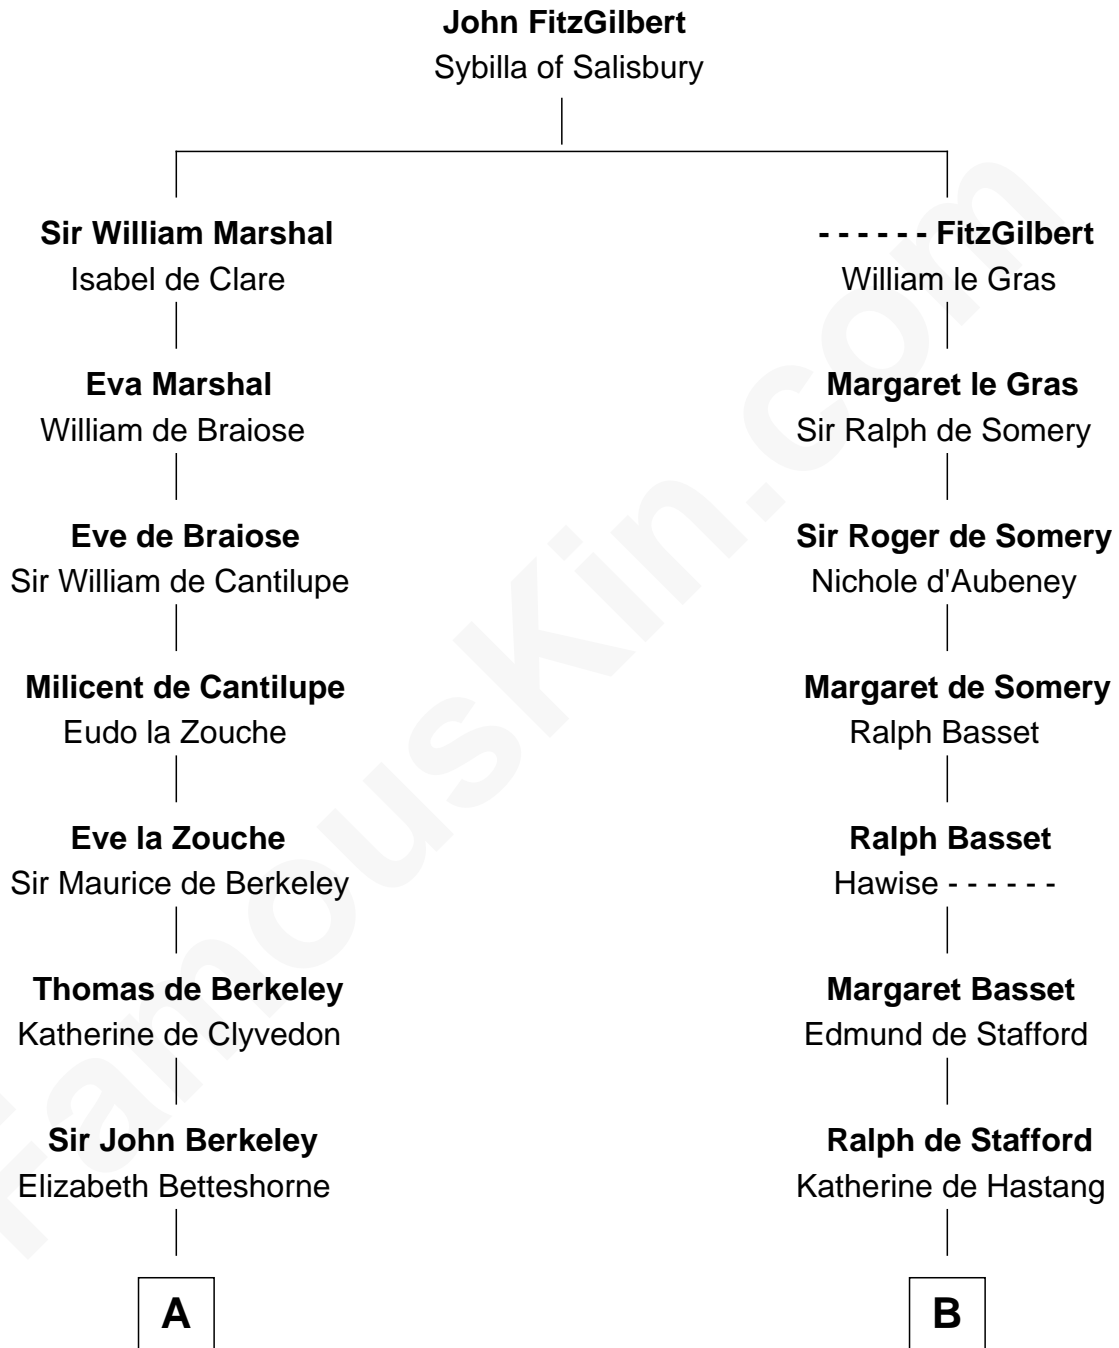

**FamousKin.com**  
**Relationship Chart of**  
**Oliver Wendell Holmes, Jr.**

*U.S. Supreme Court Justice*

20th cousin 1 time removed of

**William Greene**

*2nd Governor of Rhode Island*

**C**

**Sarah Oliver**  
Jacob Wendell

**Oliver Wendell**  
Mary Jackson

**Sarah Wendell**  
Rev. Abiel Holmes

**Oliver Wendell Holmes**  
Amelia Lee Jackson

**Oliver Wendell Holmes, Jr.**  
*U.S. Supreme Court Justice*

**D**

**Annis Almy**  
John Greene

**Samuel Greene**  
Mary Gorton

**William Greene**  
Catharine Greene

**William Greene**  
*2nd Governor of Rhode Island*