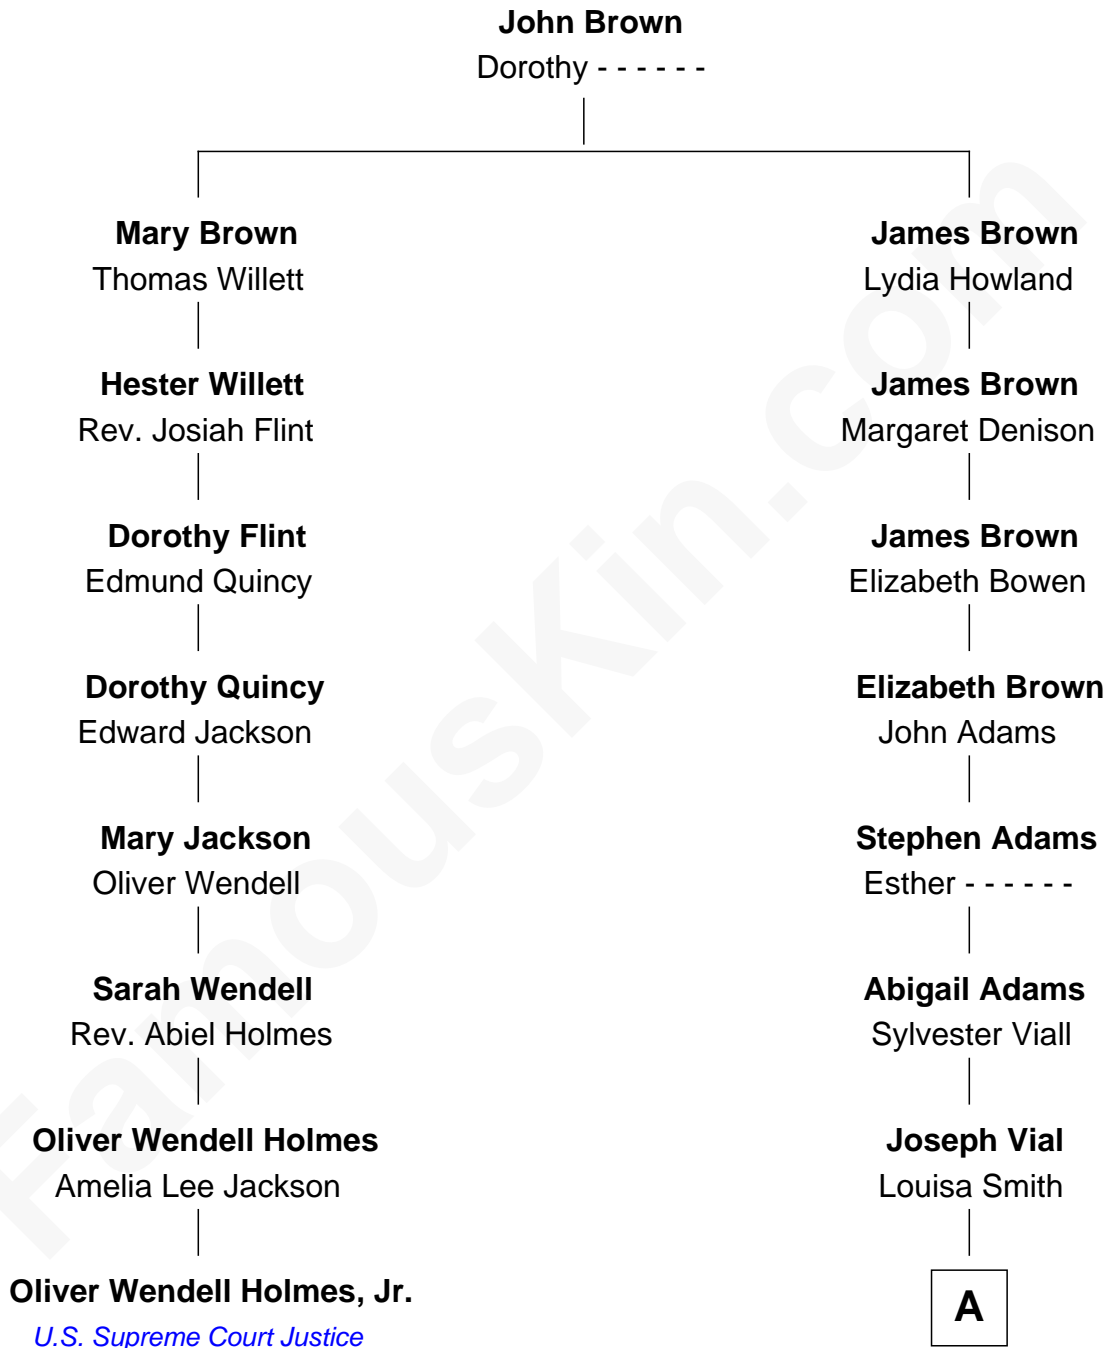

**FamousKin.com**  
**Relationship Chart of**  
**Oliver Wendell Holmes, Jr.**  
*U.S. Supreme Court Justice*

7th cousin 5 times removed of

**Kate Upton**

*Sports Illustrated Swimsuit Cover Model*

**A**

—  
**Samuel Vial**

Margaret McNaughton

—  
**George McNaughton Vial**

Emma Frost Goodrich

—  
**Charles Henry Vial**

Margaret Hastings Tyler

—  
**Elizabeth Brooks Vial**

Stephen Edward Upton

—  
**Jefferson Matthew Upton**

Shelley Fawn Davis

—  
**Kate Upton**

*Model and Actress*