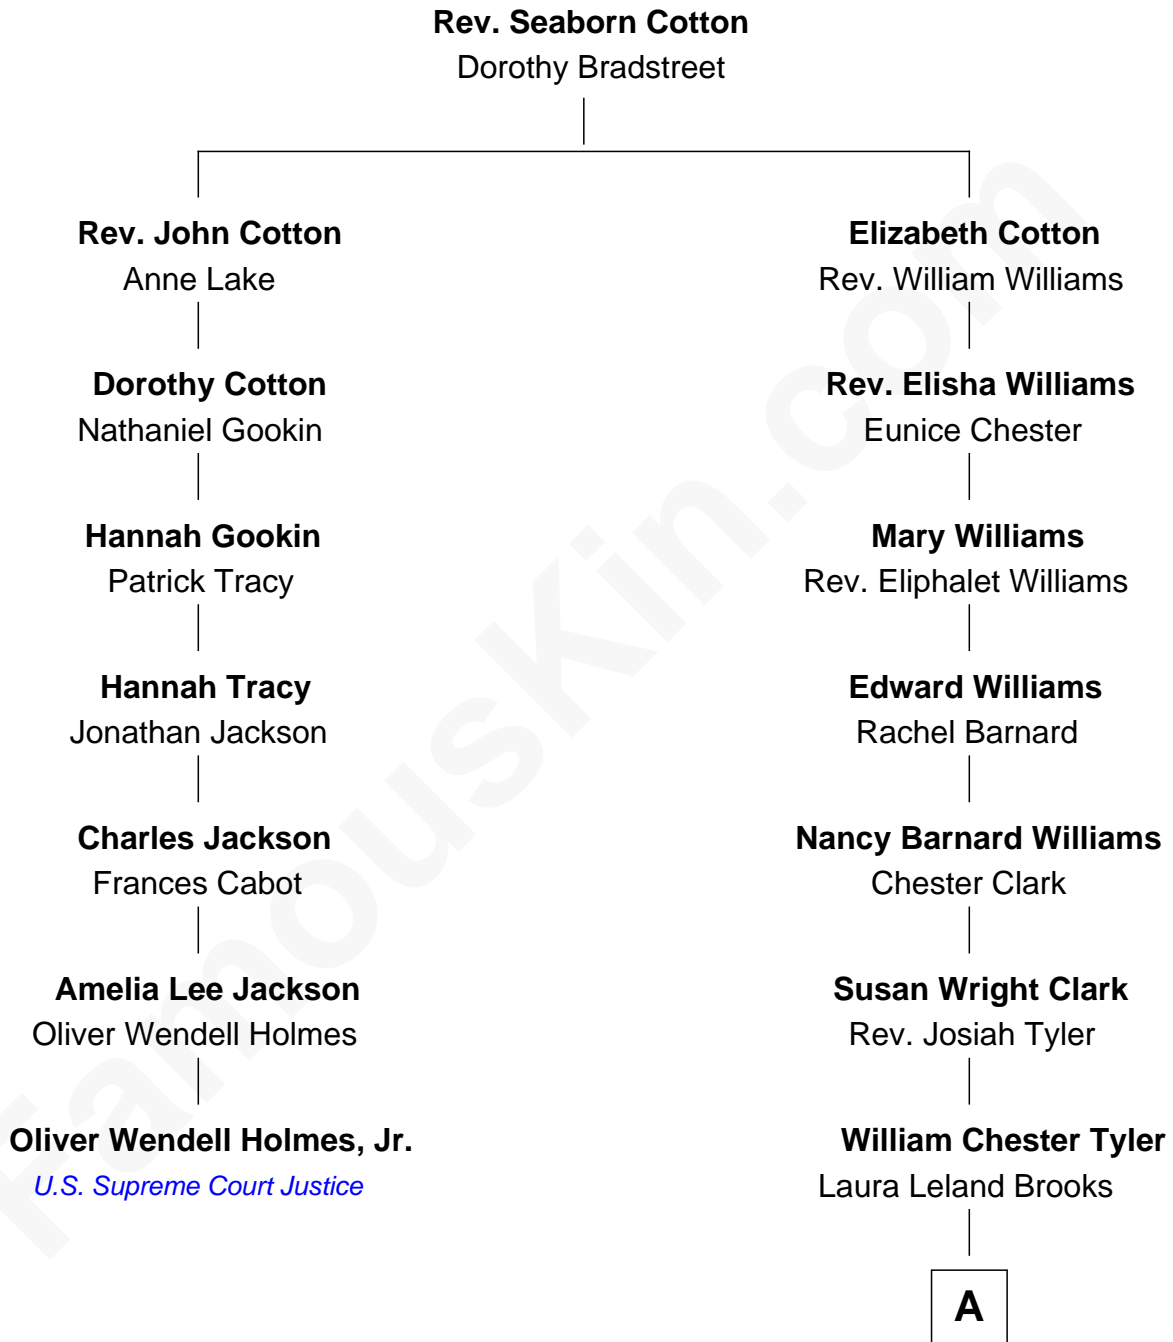

FamousKin.com
Relationship Chart of
Oliver Wendell Holmes, Jr.
U.S. Supreme Court Justice

6th cousin 4 times removed of

Kate Upton

Sports Illustrated Swimsuit Cover Model

A

—
Margaret Hastings Tyler

Charles Henry Vial

—
Elizabeth Brooks Vial

Stephen Edward Upton

—
Jefferson Matthew Upton

Shelley Fawn Davis

—
Kate Upton

Model and Actress