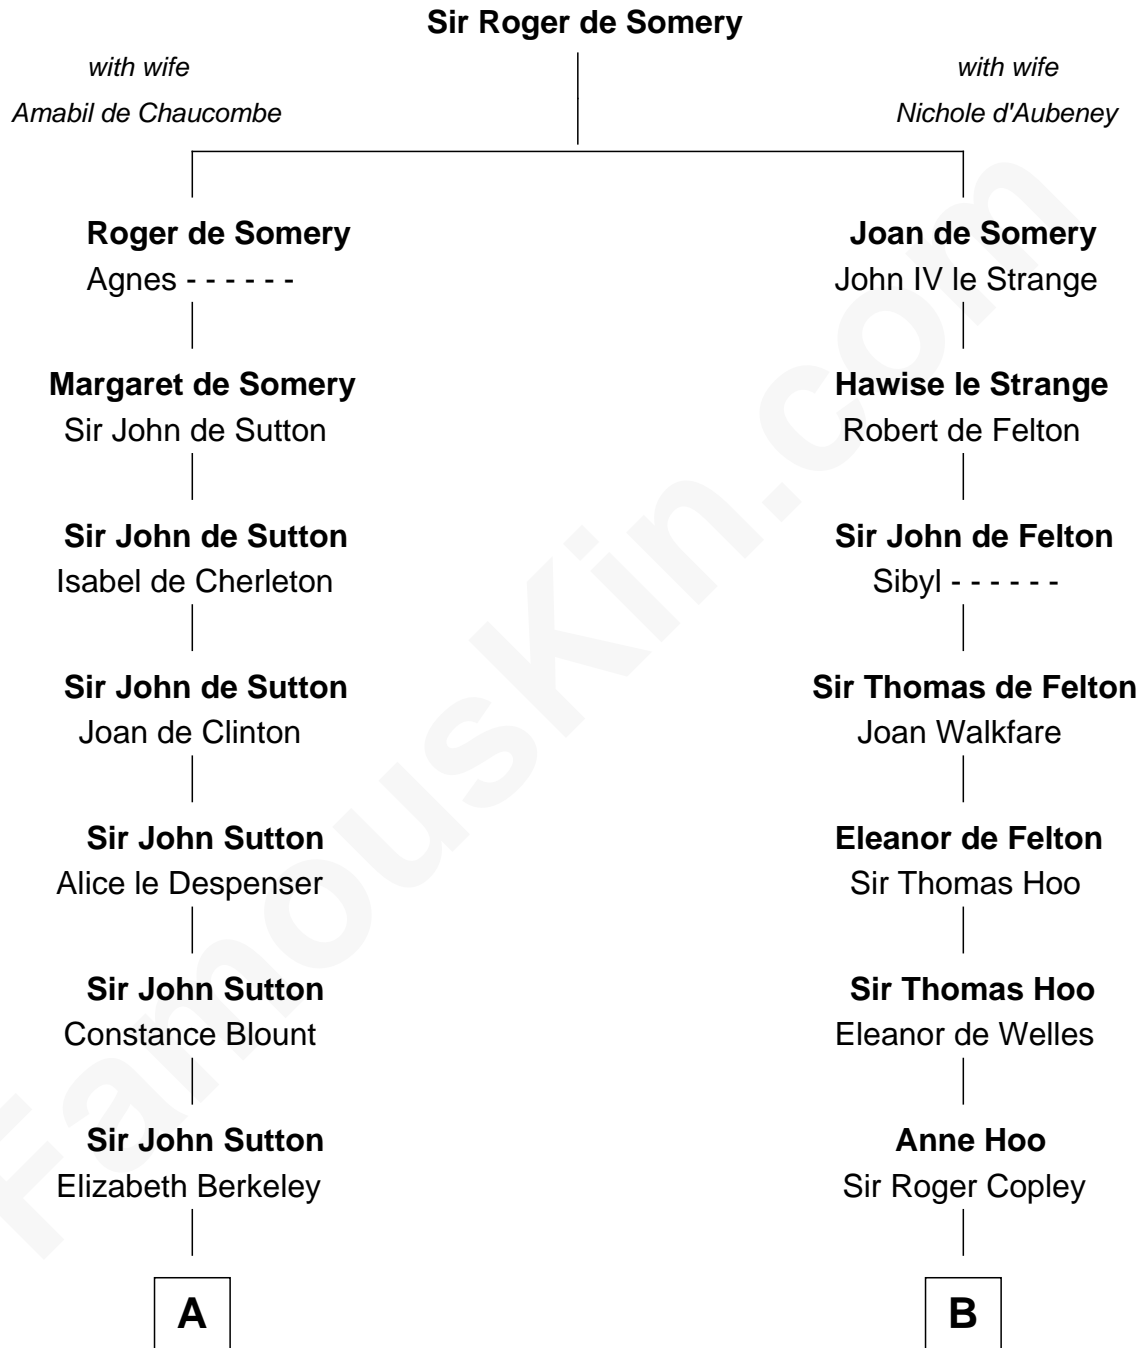

**FamousKin.com**  
**Relationship Chart of**  
**Oliver Wendell Holmes, Jr.**  
*U.S. Supreme Court Justice*

**20th cousin 1 time removed of**  
**Ray Bradbury**  
*Author of The Martian Chronicles*

**C**

**Oliver Wendell**

Mary Jackson

**Sarah Wendell**

Rev. Abiel Holmes

**Oliver Wendell Holmes**

Amelia Lee Jackson

**Oliver Wendell Holmes, Jr.**

*U.S. Supreme Court Justice*

**D**

**Samuel Bradbury**

Frances Mary Rohead

**Samuel Irving Bradbury**

Mary Adell Spaulding

**Samuel Hinkston Bradbury**

Minnie Alice Davis

**Leonard Spaulding Bradbury**